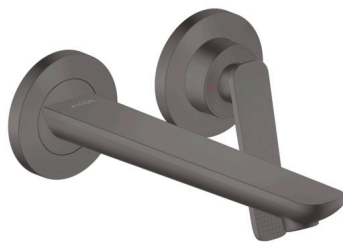

AXOR Citterio C

Wall-mounted Single-Handle Faucet Trim, without Pop-up Drain, Cubic Cut, 1.2 GPM

Finish: **Brushed Black Chrome** Part no. : **49111341**

Features

- Consists of: Wall-Mounted Single-Hole Faucet
- Handle design: lever handle
- Spray pattern: Aerated spray
- Maximum flow rate: 1.2 GPM
- Ceramic cartridge

Item details

List Price \$ 1,056.00

Technology

Compliance / Sustainability

Product image

Scale drawing

AXOR Citterio C

Wall-mounted Single-Handle Faucet Trim, without Pop-up Drain, Cubic Cut, 1.2 GPM

Finish: **Brushed Black Chrome** Part no. : **49111341**

Exploded drawing

Year of production: >02/25

AXOR Citterio C

Wall-mounted Single-Handle Faucet Trim, without Pop-up Drain, Cubic Cut, 1.2 GPM

Finish: **Brushed Black Chrome** Part no. : **49111341**