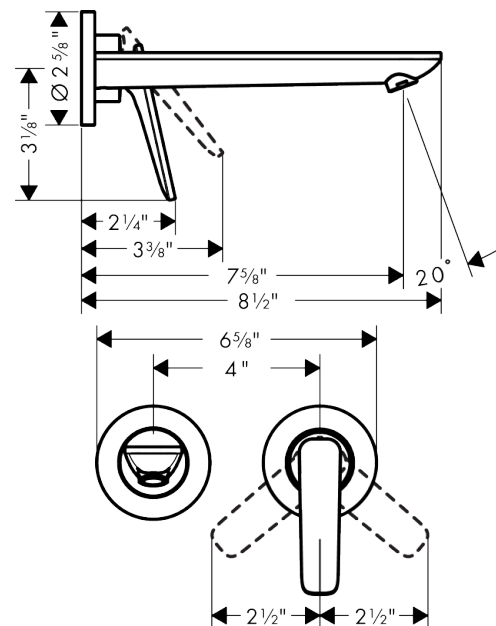

AXOR Citterio C

Wall-mounted Single-Handle Faucet Trim, without Pop-up Drain, Cubic Cut, 1.2 GPM

Finish: **Brushed Black Chrome** Part no. : **49111341**

Features

- Consists of: Wall-Mounted Single-Hole Faucet
- Handle design: lever handle
- Spray pattern: Aerated spray
- Maximum flow rate: 1.2 GPM
- Ceramic cartridge

Item details

List Price \$ 1,056.00

Technology

Compliance / Sustainability

Product image

Scale drawing

AXOR Citterio C

Wall-mounted Single-Handle Faucet Trim, without Pop-up Drain, Cubic Cut, 1.2 GPM

Finish: **Brushed Black Chrome** Part no. : **49111341**

Exploded drawing

Year of production: >02/25

AXOR Citterio C

Wall-mounted Single-Handle Faucet Trim, without Pop-up Drain, Cubic Cut, 1.2 GPM

Finish: **Brushed Black Chrome** Part no. : **49111341**

Spare parts list

Year of production: >02/25

Pos.		Part no.	Price	PU
1	spout cpl.	87789340	-	1
2	aerator M18x1 (4,5 l/min)	92885340	-	1
3	hollow set screw M5x6	94810000	-	1
4	escutcheon for spout	87790340	-	1
5	connecting thread G½	98933000	-	1
6	O-ring 11x2	98127000	-	1
7	handle	87788340	-	1
8	O-ring 33x1,5	98164000	-	1
9	escutcheon for handle	96909340	-	1
10	washer	97600000	-	1
11	nut	92926000	-	1
12	O-ring 30x1,5	98433000	-	1
13	cartridge, assy	92900000	-	1
14	seal	93383000	-	1
15	sleeve	93373000	-	1
16	O-ring 26x2	98147000	-	1
17	fixing set	97971000	-	1
18	extension 25 mm	13586000	-	1
a	base body	13622181	-	1