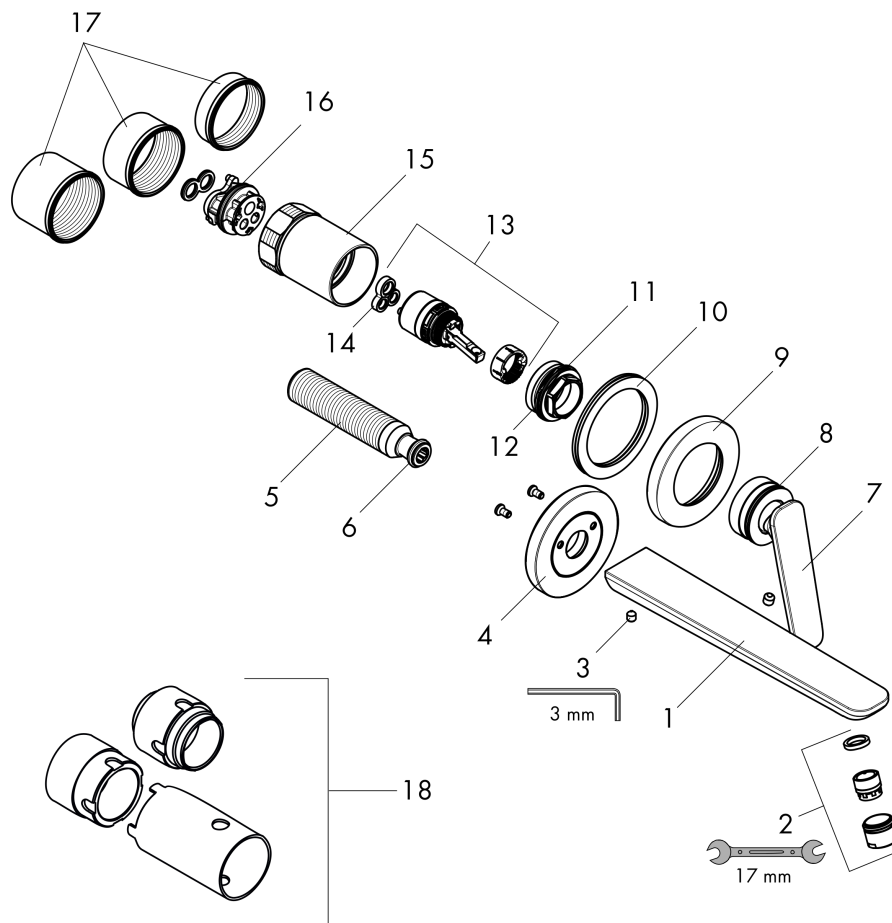

AXOR Citterio C

Wall-mounted Single-Handle Faucet Trim, without Pop-up Drain, Cubic Cut, 1.2 GPM

Finish: **Brushed Black Chrome** Part no. : **49111341**

Features

- Consists of: Wall-Mounted Single-Hole Faucet
- Handle design: lever handle
- Spray pattern: Aerated spray
- Maximum flow rate: 1.2 GPM
- Ceramic cartridge

Item details

List Price \$ 1,056.00

Technology

Compliance / Sustainability

Product image

Scale drawing

AXOR Citterio C

Wall-mounted Single-Handle Faucet Trim, without Pop-up Drain, Cubic Cut, 1.2 GPM

Finish: **Brushed Black Chrome** Part no. : **49111341**

Exploded drawing

Year of production: >02/25

AXOR Citterio C

Wall-mounted Single-Handle Faucet Trim, without Pop-up Drain, Cubic Cut, 1.2 GPM

Finish: **Brushed Black Chrome** Part no. : **49111341**

Spare parts list

Year of production: >02/25

Pos.		Part no.	Price	PU
1	spout cpl.	87789340	-	1
2	aerator M18x1 (4,5 l/min)	92885340	-	1
3	hollow set screw M5x6	94810000	-	1
4	escutcheon for spout	87790340	-	1
5	connecting thread G½	98933000	-	1
6	O-ring 11x2	98127000	-	1
7	handle	87788340	-	1
8	O-ring 33x1,5	98164000	-	1
9	escutcheon for handle	96909340	-	1
10	washer	97600000	-	1
11	nut	92926000	-	1
12	O-ring 30x1,5	98433000	-	1
13	cartridge, assy	92900000	-	1
14	seal	93383000	-	1
15	sleeve	93373000	-	1
16	O-ring 26x2	98147000	-	1
17	fixing set	97971000	-	1
18	extension 25 mm	13586000	-	1
a	base body	13622181	-	1