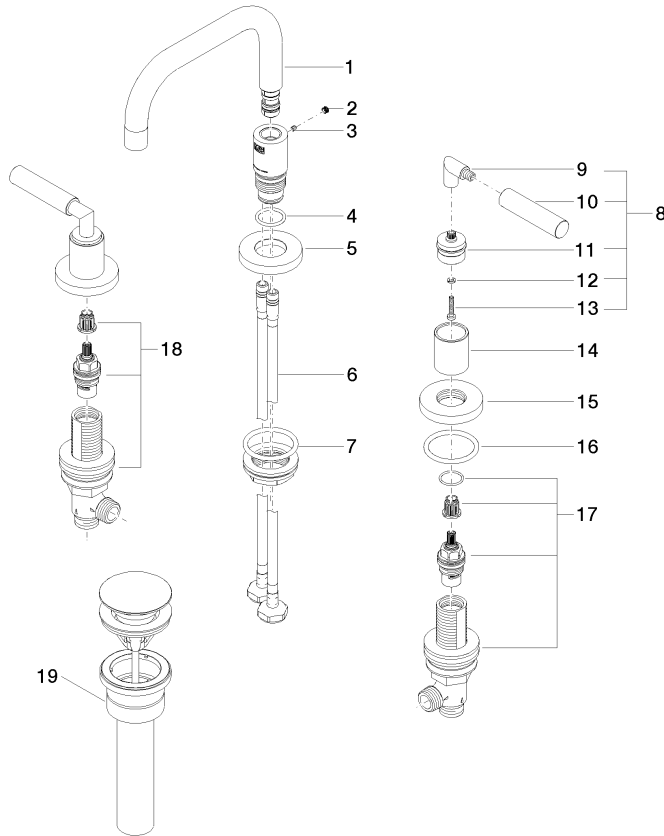

## TARA Three-hole lavatory mixer with drain - Brushed Champagne (22kt Gold)

20 705 882 Product version from 4/1/2024

- 6-1/2" Projection
- US drain with overflow
- Swiveling spout 360°
- Round aerated stream
- Total height 5-3/4"
- Height to aerator/spout outlet 2-1/2"
- Valve hole diameter 1-1/4"
- Spout hole diameter 1-3/8"
- Flange diameter 2-1/8"
- 2x 3/8" flexible supply lines
- Water flow rate limited to max. 1.2 gpm
- lead-free
- This product can help a building meet the requirements of Green Building Rating Systems, e.g. LEED®, BREEAM®, DGNB

## TARA Three-hole lavatory mixer with drain - Brushed Champagne (22kt Gold)

---

20 705 882 Product version from 4/1/2024

### Certificates

---

IAPMO\_N-4

IAPMO\_4976

IAPMO\_6

**TARA Three-hole lavatory mixer with drain - Brushed Champagne (22kt Gold)**

20 705 882 Product version from 4/1/2024

Parts for other finishes can be found here: [Chrome](#)

**Spare parts list**

Number	Item Number	Designation	Number of units	Lead time
1	90 28 22 370 01-46	spout	1	30
2	90 31 20 109 00 90	plug	1	2
3	09 31 11 099 90	pin	1	2
4	09 14 10 015 90	seal	1	2
5	09 28 10 140-46	ring	1	60
6	04 30 04 019 00 90	hose	2	2
7	04 23 10 009 02 90	fixing set	1	2
8	04 20 88 052 10-46	handle	2	60
9	04 18 20 022 00-46	angle	2	-
Spare part can no longer be ordered, please order the replacement item				
10	09 20 88 052-46	handle	2	30
11	90 12 12 219 00-46	base	2	30
12	90 30 11 029 00 90	disc	2	2
13	90 30 30 075 00 90	screw	2	2
14	09 21 02 140-46	sleeve	2	60
15	09 27 89 105-46	rosette	2	60
16	90 14 10 043 00 90	seal	2	2
17	90 17 11 040 50 90	side panel	1	2
18	90 17 11 040 51 90	side panel	1	2
19	10 125 970-46 0010	Umbrella drain 1 1/4" - Brushed Champagne (22kt Gold)	1	30