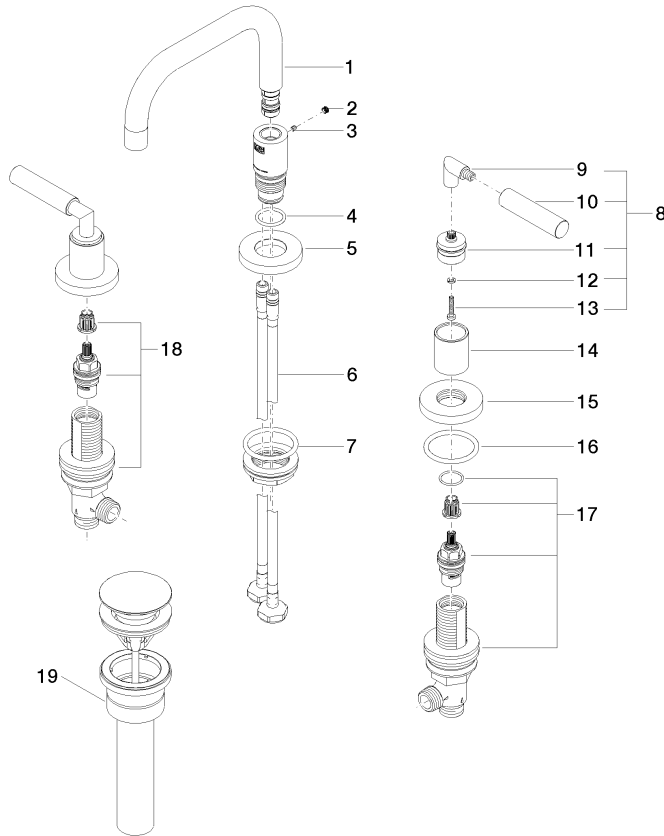

TARA Three-hole lavatory mixer with drain - Champagne (22kt Gold)

20 705 882 Product version from 4/1/2024

- 6-1/2" Projection
- US drain with overflow
- Swiveling spout 360°
- Round aerated stream
- Total height 5-3/4"
- Height to aerator/spout outlet 2-1/2"
- Valve hole diameter 1-1/4"
- Spout hole diameter 1-3/8"
- Flange diameter 2-1/8"
- 2x 3/8" flexible supply lines
- Water flow rate limited to max. 1.2 gpm
- lead-free
- This product can help a building meet the requirements of Green Building Rating Systems, e.g. LEED®, BREEAM®, DGNB

TARA Three-hole lavatory mixer with drain - Champagne (22kt Gold)

20 705 882 Product version from 4/1/2024

Flow rate chart

Codes & Standards

ASME A112.18.1	California Energy Commission (CEC)	cUPC	EPA WaterSense
NSF372	NSF61	Water Sense	WaterSense

TARA Three-hole lavatory mixer with drain - Champagne (22kt Gold)

20 705 882 Product version from 4/1/2024

Certificates

IAPMO_N-4

IAPMO_8834

IAPMO_4976

IAPMO_6

TARA Three-hole lavatory mixer with drain - Champagne (22kt Gold)

20 705 882 Product version from 4/1/2024

Parts for other finishes can be found here: [Chrome](#)

Spare parts list

Number	Item Number	Designation	Number of units	Lead time
1	90 28 22 370 01-47	spout	1	30
2	90 31 20 109 00 90	plug	1	2
3	09 31 11 099 90	pin	1	2
4	09 14 10 015 90	seal	1	2
5	09 28 10 140-47	ring	1	60
6	04 30 04 019 00 90	hose	2	2
7	04 23 10 009 02 90	fixing set	1	2
8	04 20 88 052 10-47	handle	2	60
9	04 18 20 022 00-47	angle	2	60
10	09 20 88 052-47	handle	2	30
11	90 12 12 219 00-47	base	2	30
12	90 30 11 029 00 90	disc	2	2
13	90 30 30 075 00 90	screw	2	2
14	09 21 02 140-47	sleeve	2	60
15	09 27 89 105-47	rosette	2	60
16	90 14 10 043 00 90	seal	2	2
17	90 17 11 040 50 90	side panel	1	2
18	90 17 11 040 51 90	side panel	1	2
19	10 125 970-47 0010	Umbrella drain 1 1/4" - Champagne (22kt Gold)	1	30