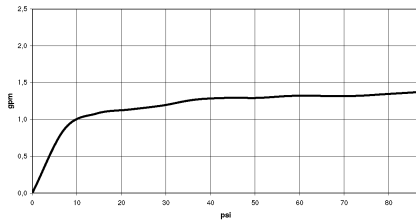

TARA Three-hole lavatory mixer with drain - Champagne (22kt Gold)

20 705 882 Product version from 4/1/2024

- 6-1/2" Projection
- US drain with overflow
- Swiveling spout 360°
- Round aerated stream
- Total height 5-3/4"
- Height to aerator/spout outlet 2-1/2"
- Valve hole diameter 1-1/4"
- Spout hole diameter 1-3/8"
- Flange diameter 2-1/8"
- 2x 3/8" flexible supply lines
- Water flow rate limited to max. 1.2 gpm
- lead-free
- This product can help a building meet the requirements of Green Building Rating Systems, e.g. LEED®, BREEAM®, DGNB

Suitable only for basins with overflow.

(ADA)

	Champagne (22kt Gold)	20 705 882-47 0010
	Chrome	20 705 882-00 0010
	Brushed Platinum	20 705 882-06 0010
	Platinum	20 705 882-08 0010
	Dark Chrome	20 705 882-19 0010
	Brushed Durabronze (23kt Gold)	20 705 882-28 0010
	Matte Black	20 705 882-33 0010
	Brushed Bronze	20 705 882-42 0010
	Brushed Champagne (22kt Gold)	20 705 882-46 0010
	Brushed Chrome	20 705 882-93 0010
	Brushed Dark Platinum	20 705 882-99 0010

TARA Three-hole lavatory mixer with drain - Champagne (22kt Gold)

20 705 882 Product version from 4/1/2024

Flow rate chart

Codes & Standards

ASME A112.18.1	California Energy Commission (CEC)	cUPC	EPA WaterSense
NSF372	NSF61	Water Sense	WaterSense