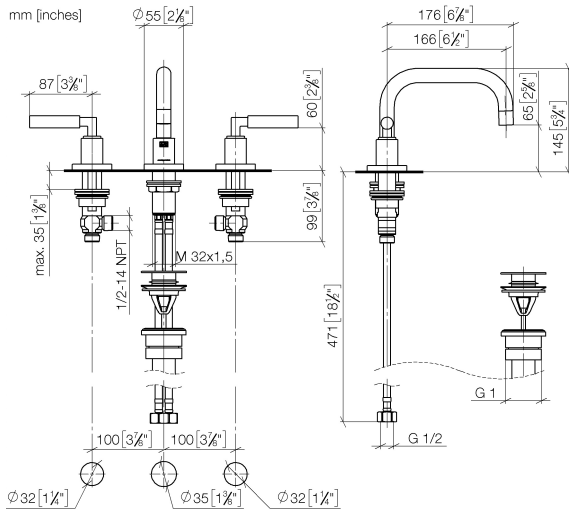

TARA Three-hole lavatory mixer with drain - Champagne (22kt Gold)

20 705 882 Product version from 4/1/2024

- 6-1/2" Projection
- US drain with overflow
- Swiveling spout 360°
- Round aerated stream
- Total height 5-3/4"
- Height to aerator/spout outlet 2-1/2"
- Valve hole diameter 1-1/4"
- Spout hole diameter 1-3/8"
- Flange diameter 2-1/8"
- 2x 3/8" flexible supply lines
- Water flow rate limited to max. 1.2 gpm
- lead-free
- This product can help a building meet the requirements of Green Building Rating Systems, e.g. LEED®, BREEAM®, DGNB

TARA Three-hole lavatory mixer with drain - Champagne (22kt Gold)

20 705 882 Product version from 4/1/2024

Flow rate chart

Codes & Standards

ASME A112.18.1	California Energy Commission (CEC)	cUPC	EPA WaterSense
NSF372	NSF61	Water Sense	WaterSense

TARA Three-hole lavatory mixer with drain - Champagne (22kt Gold)

20 705 882 Product version from 4/1/2024

Certificates

IAPMO_N-4

IAPMO_8834

IAPMO_4976

IAPMO_6

TARA Three-hole lavatory mixer with drain - Champagne (22kt Gold)

20 705 882 Product version from 4/1/2024

Parts for other finishes can be found here: [Chrome](#)

Spare parts list

Number	Item Number	Designation	Number of units	Lead time
1	90 28 22 370 01-47	spout	1	30
2	90 31 20 109 00 90	plug	1	2
3	09 31 11 099 90	pin	1	2
4	09 14 10 015 90	seal	1	2
5	09 28 10 140-47	ring	1	60
6	04 30 04 019 00 90	hose	2	2
7	04 23 10 009 02 90	fixing set	1	2
8	04 20 88 052 10-47	handle	2	60
9	04 18 20 022 00-47	angle	2	60
10	09 20 88 052-47	handle	2	30
11	90 12 12 219 00-47	base	2	30
12	90 30 11 029 00 90	disc	2	2
13	90 30 30 075 00 90	screw	2	2
14	09 21 02 140-47	sleeve	2	60
15	09 27 89 105-47	rosette	2	60
16	90 14 10 043 00 90	seal	2	2
17	90 17 11 040 50 90	side panel	1	2
18	90 17 11 040 51 90	side panel	1	2
19	10 125 970-47 0010	Umbrella drain 1 1/4" - Champagne (22kt Gold)	1	30