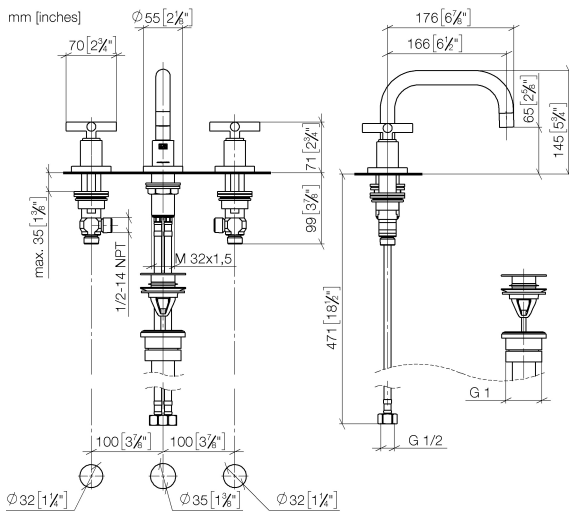

## TARA Three-hole lavatory mixer with drain - Brushed Champagne (22kt Gold)

20 705 892 Product version from 4/1/2024

- 6-1/2" Projection
- US drain with overflow
- Swiveling spout 360°
- Round aerated stream
- Total height 5-3/4"
- Height to aerator/spout outlet 2-1/2"
- Valve hole diameter 1-1/4"
- Spout hole diameter 1-3/8"
- Flange diameter 2-1/8"
- 2x 3/8" flexible supply lines
- Water flow rate limited to max. 1.2 gpm
- lead-free
- This product can help a building meet the requirements of Green Building Rating Systems, e.g. LEED®, BREEAM®, DGNB

# TARA Three-hole lavatory mixer with drain - Brushed Champagne (22kt Gold)

20 705 892 Product version from 4/1/2024

## TARA Three-hole lavatory mixer with drain - Brushed Champagne (22kt Gold)

---

20 705 892 Product version from 4/1/2024

**Spare parts list**

Number	Item Number	Designation	Number of units	Lead time
1	90 28 22 370 01-46	spout	1	30
2	90 31 20 109 00 90	plug	1	2
3	09 31 11 099 90	pin	1	2
4	09 14 10 015 90	seal	1	2
5	09 28 10 140-46	ring	1	60
6	04 30 04 019 00 90	hose	2	2
7	04 23 10 009 02 90	fixing set	1	2
8	90 20 89 010 10-46	handle	2	30
9	09 20 89 010-46	handle	2	60
10	90 12 12 219 00-46	base	2	30
11	90 30 11 029 00 90	disc	2	2
12	90 30 30 075 00 90	screw	2	2
13	09 21 02 140-46	sleeve	2	60
14	09 27 89 105-46	rosette	2	60
15	90 14 10 043 00 90	seal	2	2
16	90 17 11 040 51 90	side panel	2	2
17	10 125 970-46 0010	Umbrella drain 1 1/4" - Brushed Champagne (22kt Gold)	1	30