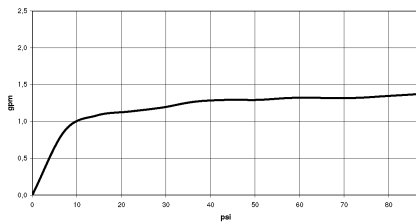

## TARA Three-hole lavatory mixer with drain - Brushed Champagne (22kt Gold)

20 705 892 Product version from 4/1/2024

- 6-1/2" Projection
- US drain with overflow
- Swiveling spout 360°
- Round aerated stream
- Total height 5-3/4"
- Height to aerator/spout outlet 2-1/2"
- Valve hole diameter 1-1/4"
- Spout hole diameter 1-3/8"
- Flange diameter 2-1/8"
- 2x 3/8" flexible supply lines
- Water flow rate limited to max. 1.2 gpm
- lead-free
- This product can help a building meet the requirements of Green Building Rating Systems, e.g. LEED®, BREEAM®, DGNB

# TARA Three-hole lavatory mixer with drain - Brushed Champagne (22kt Gold)

20 705 892 Product version from 4/1/2024

## Flow rate chart