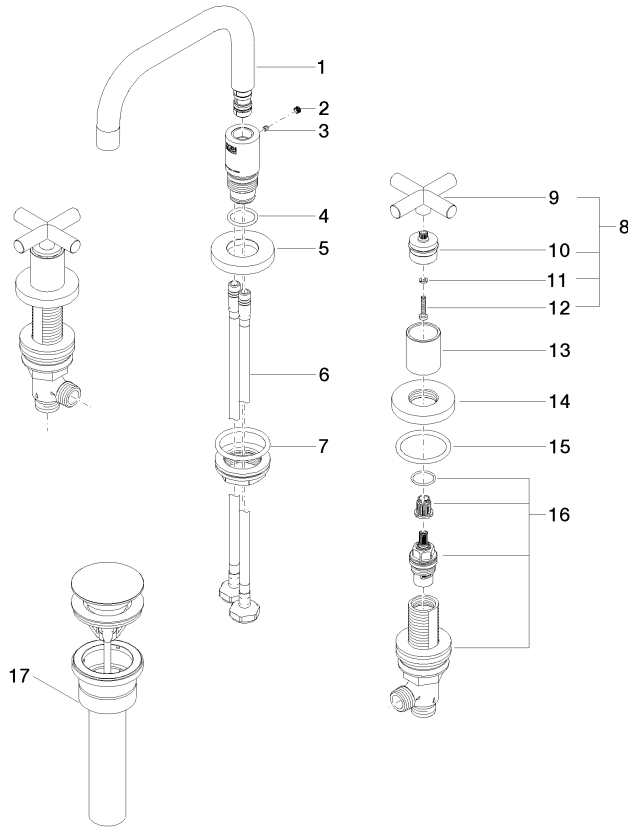

## TARA Three-hole lavatory mixer with drain - Brushed Champagne (22kt Gold)

20 705 892 Product version from 4/1/2024

- 6-1/2" Projection
- US drain with overflow
- Swiveling spout 360°
- Round aerated stream
- Total height 5-3/4"
- Height to aerator/spout outlet 2-1/2"
- Valve hole diameter 1-1/4"
- Spout hole diameter 1-3/8"
- Flange diameter 2-1/8"
- 2x 3/8" flexible supply lines
- Water flow rate limited to max. 1.2 gpm
- lead-free
- This product can help a building meet the requirements of Green Building Rating Systems, e.g. LEED®, BREEAM®, DGNB

## TARA Three-hole lavatory mixer with drain - Brushed Champagne (22kt Gold)

---

20 705 892 Product version from 4/1/2024

### Certificates

---

IAPMO\_N-4

IAPMO\_4976

IAPMO\_6

**TARA Three-hole lavatory mixer with drain - Brushed Champagne (22kt Gold)**

20 705 892 Product version from 4/1/2024

Parts for other finishes can be found here: [Chrome](#)

**Spare parts list**

Number	Item Number	Designation	Number of units	Lead time
1	90 28 22 370 01-46	spout	1	30
2	90 31 20 109 00 90	plug	1	2
3	09 31 11 099 90	pin	1	2
4	09 14 10 015 90	seal	1	2
5	09 28 10 140-46	ring	1	60
6	04 30 04 019 00 90	hose	2	2
7	04 23 10 009 02 90	fixing set	1	2
8	90 20 89 010 10-46	handle	2	30
9	09 20 89 010-46	handle	2	60
10	90 12 12 219 00-46	base	2	30
11	90 30 11 029 00 90	disc	2	2
12	90 30 30 075 00 90	screw	2	2
13	09 21 02 140-46	sleeve	2	60
14	09 27 89 105-46	rosette	2	60
15	90 14 10 043 00 90	seal	2	2
16	90 17 11 040 51 90	side panel	2	2
17	10 125 970-46 0010	Umbrella drain 1 1/4" - Brushed Champagne (22kt Gold)	1	30