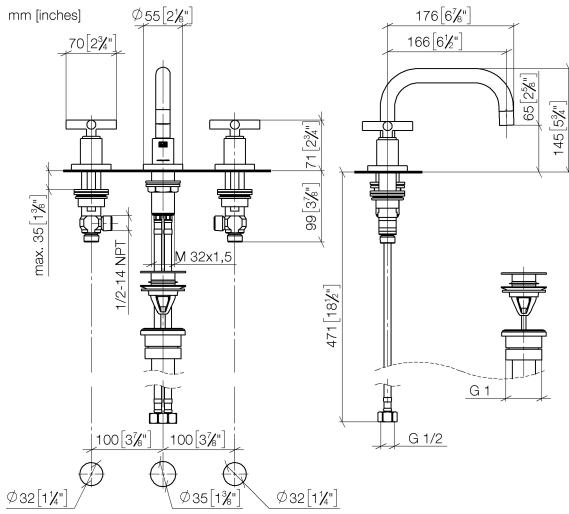

TARA Three-hole lavatory mixer with drain - Champagne (22kt Gold)

20 705 892 Product version from 4/1/2024

- 6-1/2" Projection
- US drain with overflow
- Swiveling spout 360°
- Round aerated stream
- Total height 5-3/4"
- Height to aerator/spout outlet 2-1/2"
- Valve hole diameter 1-1/4"
- Spout hole diameter 1-3/8"
- Flange diameter 2-1/8"
- 2x 3/8" flexible supply lines
- Water flow rate limited to max. 1.2 gpm
- lead-free
- This product can help a building meet the requirements of Green Building Rating Systems, e.g. LEED®, BREEAM®, DGNB

TARA Three-hole lavatory mixer with drain - Champagne (22kt Gold)

20 705 892 Product version from 4/1/2024

Flow rate chart

Codes & Standards

ASME A112.18.1	California Energy Commission (CEC)	cUPC	EPA WaterSense
NSF372	NSF61	Water Sense	WaterSense

TARA Three-hole lavatory mixer with drain - Champagne (22kt Gold)

20 705 892 Product version from 4/1/2024

Certificates

IAPMO_N-4

IAPMO_8834

IAPMO_4976

IAPMO_6

TARA Three-hole lavatory mixer with drain - Champagne (22kt Gold)

20 705 892 Product version from 4/1/2024

Parts for other finishes can be found here: [Chrome](#)

Spare parts list

Number	Item Number	Designation	Number of units	Lead time
1	90 28 22 370 01-47	spout	1	30
2	90 31 20 109 00 90	plug	1	2
3	09 31 11 099 90	pin	1	2
4	09 14 10 015 90	seal	1	2
5	09 28 10 140-47	ring	1	60
6	04 30 04 019 00 90	hose	2	2
7	04 23 10 009 02 90	fixing set	1	2
8	90 20 89 010 10-47	handle	2	30
9	09 20 89 010-47	handle	2	60
10	90 12 12 219 00-47	base	2	30
11	90 30 11 029 00 90	disc	2	2
12	90 30 30 075 00 90	screw	2	2
13	09 21 02 140-47	sleeve	2	60
14	09 27 89 105-47	rosette	2	60
15	90 14 10 043 00 90	seal	2	2
16	90 17 11 040 51 90	side panel	2	2
17	10 125 970-47 0010	Umbrella drain 1 1/4" - Champagne (22kt Gold)	1	30