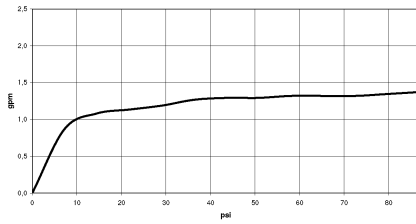

TARA Three-hole lavatory mixer with drain - Champagne (22kt Gold)

20 705 892 Product version from 4/1/2024

- 6-1/2" Projection
- US drain with overflow
- Swiveling spout 360°
- Round aerated stream
- Total height 5-3/4"
- Height to aerator/spout outlet 2-1/2"
- Valve hole diameter 1-1/4"
- Spout hole diameter 1-3/8"
- Flange diameter 2-1/8"
- 2x 3/8" flexible supply lines
- Water flow rate limited to max. 1.2 gpm
- lead-free
- This product can help a building meet the requirements of Green Building Rating Systems, e.g. LEED®, BREEAM®, DGNB

TARA Three-hole lavatory mixer with drain - Champagne (22kt Gold)

20 705 892 Product version from 4/1/2024

Flow rate chart

Codes & Standards

ASME A112.18.1	California Energy Commission (CEC)	cUPC	EPA WaterSense
NSF372	NSF61	Water Sense	WaterSense