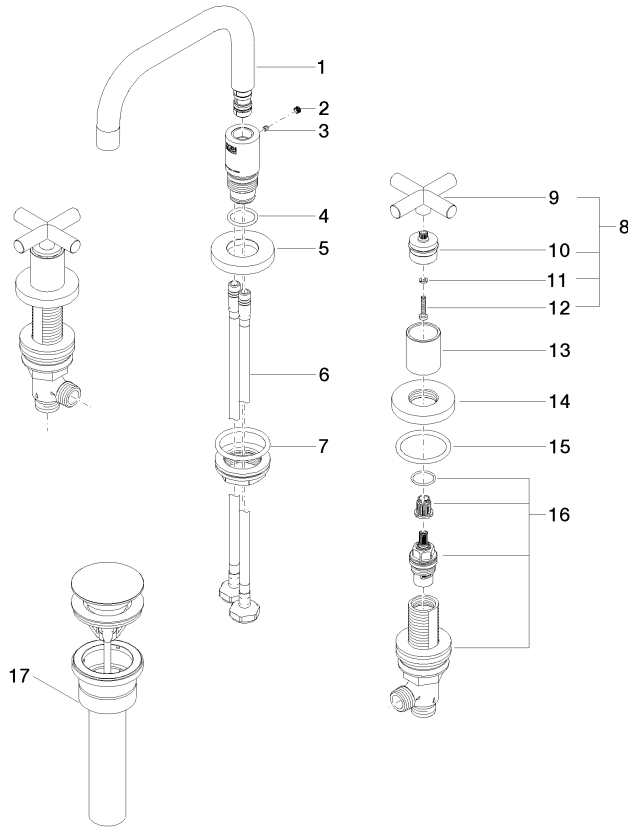

TARA Three-hole lavatory mixer with drain - Champagne (22kt Gold)

20 705 892 Product version from 4/1/2024

- 6-1/2" Projection
- US drain with overflow
- Swiveling spout 360°
- Round aerated stream
- Total height 5-3/4"
- Height to aerator/spout outlet 2-1/2"
- Valve hole diameter 1-1/4"
- Spout hole diameter 1-3/8"
- Flange diameter 2-1/8"
- 2x 3/8" flexible supply lines
- Water flow rate limited to max. 1.2 gpm
- lead-free
- This product can help a building meet the requirements of Green Building Rating Systems, e.g. LEED®, BREEAM®, DGNB

TARA Three-hole lavatory mixer with drain - Champagne (22kt Gold)

20 705 892 Product version from 4/1/2024

Flow rate chart

Codes & Standards

ASME A112.18.1	California Energy Commission (CEC)	cUPC	EPA WaterSense
NSF372	NSF61	Water Sense	WaterSense

TARA Three-hole lavatory mixer with drain - Champagne (22kt Gold)

20 705 892 Product version from 4/1/2024

Certificates

IAPMO_N-4

IAPMO_8834

IAPMO_4976

IAPMO_6

TARA Three-hole lavatory mixer with drain - Champagne (22kt Gold)

20 705 892 Product version from 4/1/2024

Parts for other finishes can be found here: [Chrome](#)

Spare parts list

Number	Item Number	Designation	Number of units	Lead time
1	90 28 22 370 01-47	spout	1	30
2	90 31 20 109 00 90	plug	1	2
3	09 31 11 099 90	pin	1	2
4	09 14 10 015 90	seal	1	2
5	09 28 10 140-47	ring	1	60
6	04 30 04 019 00 90	hose	2	2
7	04 23 10 009 02 90	fixing set	1	2
8	90 20 89 010 10-47	handle	2	30
9	09 20 89 010-47	handle	2	60
10	90 12 12 219 00-47	base	2	30
11	90 30 11 029 00 90	disc	2	2
12	90 30 30 075 00 90	screw	2	2
13	09 21 02 140-47	sleeve	2	60
14	09 27 89 105-47	rosette	2	60
15	90 14 10 043 00 90	seal	2	2
16	90 17 11 040 51 90	side panel	2	2
17	10 125 970-47 0010	Umbrella drain 1 1/4" - Champagne (22kt Gold)	1	30