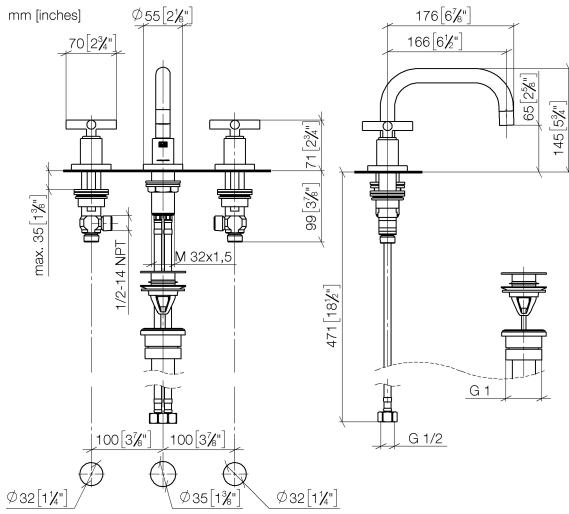

TARA Three-hole lavatory mixer with drain - Brushed Dark Platinum

20 705 892 Product version from 4/1/2024

- 6-1/2" Projection
- US drain with overflow
- Swiveling spout 360°
- Round aerated stream
- Total height 5-3/4"
- Height to aerator/spout outlet 2-1/2"
- Valve hole diameter 1-1/4"
- Spout hole diameter 1-3/8"
- Flange diameter 2-1/8"
- 2x 3/8" flexible supply lines
- Water flow rate limited to max. 1.2 gpm
- lead-free
- This product can help a building meet the requirements of Green Building Rating Systems, e.g. LEED®, BREEAM®, DGNB

TARA Three-hole lavatory mixer with drain - Brushed Dark Platinum

20 705 892 Product version from 4/1/2024

Flow rate chart

Codes & Standards

ASME A112.18.1	California Energy Commission (CEC)	cUPC	EPA WaterSense
NSF372	NSF61	Water Sense	WaterSense

TARA Three-hole lavatory mixer with drain - Brushed Dark Platinum

20 705 892 Product version from 4/1/2024

Certificates

IAPMO_N-4

IAPMO_8834

IAPMO_4976

IAPMO_6

TARA Three-hole lavatory mixer with drain - Brushed Dark Platinum

20 705 892 Product version from 4/1/2024

Parts for other finishes can be found here: [Chrome](#)

Spare parts list

Number	Item Number	Designation	Number of units	Lead time
1	90 28 22 370 01-99	spout	1	20
2	90 31 20 109 00 90	plug	1	2
3	09 31 11 099 90	pin	1	2
4	09 14 10 015 90	seal	1	2
5	09 28 10 140-99	ring	1	20
6	04 30 04 019 00 90	hose	2	2
7	04 23 10 009 02 90	fixing set	1	2
8	90 20 89 010 10-99	handle	2	20
9	09 20 89 010-99	handle	2	60
10	90 12 12 219 00-99	base	2	20
11	90 30 11 029 00 90	disc	2	2
12	90 30 30 075 00 90	screw	2	2
13	09 21 02 140-99	sleeve	2	20
14	09 27 89 105-99	rosette	2	20
15	90 14 10 043 00 90	seal	2	2
16	90 17 11 040 51 90	side panel	2	2
17	10 125 970-99 0010	Umbrella drain 1 1/4" - Brushed Dark Platinum	1	20