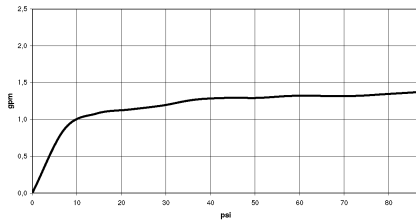

TARA Three-hole lavatory mixer with drain - Brushed Dark Platinum

20 705 892 Product version from 4/1/2024

- 6-1/2" Projection
- US drain with overflow
- Swiveling spout 360°
- Round aerated stream
- Total height 5-3/4"
- Height to aerator/spout outlet 2-1/2"
- Valve hole diameter 1-1/4"
- Spout hole diameter 1-3/8"
- Flange diameter 2-1/8"
- 2x 3/8" flexible supply lines
- Water flow rate limited to max. 1.2 gpm
- lead-free
- This product can help a building meet the requirements of Green Building Rating Systems, e.g. LEED®, BREEAM®, DGNB

Suitable only for basins with overflow.

(ADA)

	Brushed Dark Platinum	20 705 892-99 0010
	Chrome	20 705 892-00 0010
	Brushed Platinum	20 705 892-06 0010
	Platinum	20 705 892-08 0010
	Dark Chrome	20 705 892-19 0010
	Brushed Durabronze (23kt Gold)	20 705 892-28 0010
	Matte Black	20 705 892-33 0010
	Brushed Bronze	20 705 892-42 0010
	Brushed Champagne (22kt Gold)	20 705 892-46 0010
	Champagne (22kt Gold)	20 705 892-47 0010
	Brushed Chrome	20 705 892-93 0010

TARA Three-hole lavatory mixer with drain - Brushed Dark Platinum

20 705 892 Product version from 4/1/2024

Flow rate chart

Codes & Standards

ASME A112.18.1	California Energy Commission (CEC)	cUPC	EPA WaterSense
NSF372	NSF61	Water Sense	WaterSense