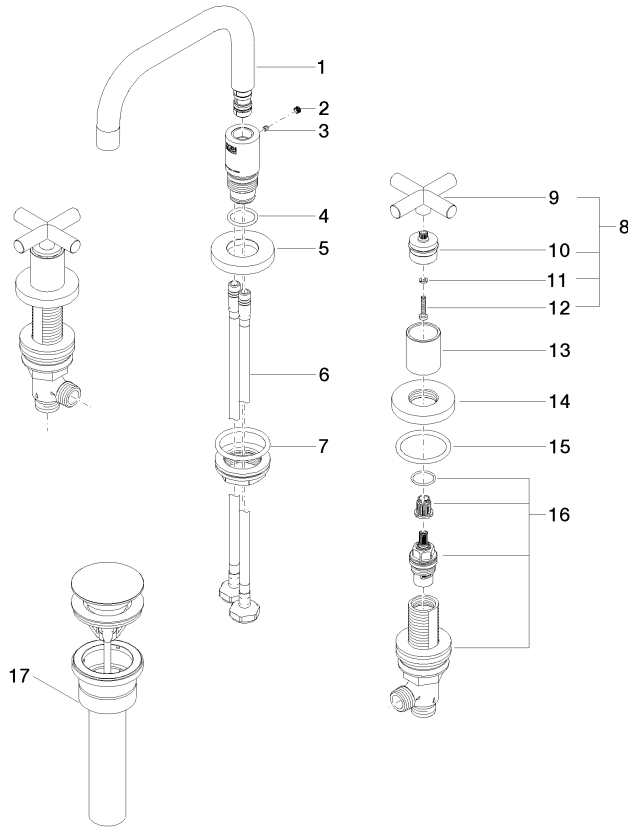

TARA Three-hole lavatory mixer with drain - Brushed Dark Platinum

20 705 892 Product version from 4/1/2024

- 6-1/2" Projection
- US drain with overflow
- Swiveling spout 360°
- Round aerated stream
- Total height 5-3/4"
- Height to aerator/spout outlet 2-1/2"
- Valve hole diameter 1-1/4"
- Spout hole diameter 1-3/8"
- Flange diameter 2-1/8"
- 2x 3/8" flexible supply lines
- Water flow rate limited to max. 1.2 gpm
- lead-free
- This product can help a building meet the requirements of Green Building Rating Systems, e.g. LEED®, BREEAM®, DGNB

TARA Three-hole lavatory mixer with drain - Brushed Dark Platinum

20 705 892 Product version from 4/1/2024

Flow rate chart

Codes & Standards

ASME A112.18.1	California Energy Commission (CEC)	cUPC	EPA WaterSense
NSF372	NSF61	Water Sense	WaterSense

TARA Three-hole lavatory mixer with drain - Brushed Dark Platinum

20 705 892 Product version from 4/1/2024

Certificates

IAPMO_N-4

IAPMO_8834

IAPMO_4976

IAPMO_6

TARA Three-hole lavatory mixer with drain - Brushed Dark Platinum

20 705 892 Product version from 4/1/2024

Parts for other finishes can be found here: [Chrome](#)

Spare parts list

Number	Item Number	Designation	Number of units	Lead time
1	90 28 22 370 01-99	spout	1	20
2	90 31 20 109 00 90	plug	1	2
3	09 31 11 099 90	pin	1	2
4	09 14 10 015 90	seal	1	2
5	09 28 10 140-99	ring	1	20
6	04 30 04 019 00 90	hose	2	2
7	04 23 10 009 02 90	fixing set	1	2
8	90 20 89 010 10-99	handle	2	20
9	09 20 89 010-99	handle	2	60
10	90 12 12 219 00-99	base	2	20
11	90 30 11 029 00 90	disc	2	2
12	90 30 30 075 00 90	screw	2	2
13	09 21 02 140-99	sleeve	2	20
14	09 27 89 105-99	rosette	2	20
15	90 14 10 043 00 90	seal	2	2
16	90 17 11 040 51 90	side panel	2	2
17	10 125 970-99 0010	Umbrella drain 1 1/4" - Brushed Dark Platinum	1	20