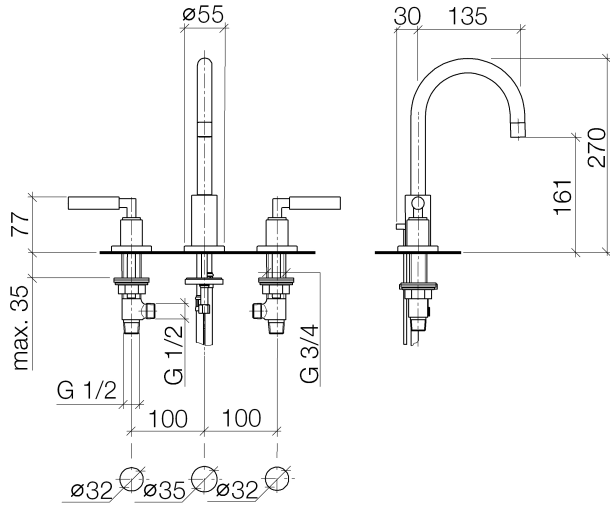

TARA Three-hole basin mixer with pop-up waste - Brushed Champagne (22kt Gold)

20 710 882 Product version from 6/25/2021

- 135mm projection
- 1 1/4" pop-up waste
- pivotable spout 360°
- circular, air-enriched flow
- height of mixer 270 mm
- height up to aerator 161 mm
- hole diameter valve 32 mm
- hole diameter spout 35 mm
- rosette Ø 55 mm
- 2x screw-in M 10 x 1 pressure hose, leak-tested
- max. flow 4.5 l/min
- lead-free
- This product can help a building meet the requirements of Green Building Rating Systems, e.g. LEED®, BREEAM®, DGNB

TARA Three-hole basin mixer with pop-up waste - Brushed Champagne (22kt Gold)

20 710 882 Product version from 6/25/2021

Codes & Standards

ADA	ASME A112.18.1	ASME A112.18.1/CSA B125.1	California Energy Commission (CEC)
cUPC	NSF/ANSI 372	NSF/ANSI/CAN 61	NSF372
NSF61			

TARA Three-hole basin mixer with pop-up waste - Brushed Champagne (22kt Gold)

20 710 882 Product version from 6/25/2021

Spare parts list

No.	Item Number	Name	Quantity used	Delivery time
1	90 28 22 217 02-46	spout	1	30
2	90 23 01 028 04-46	aerator	1	30
3	09 30 30 057 90	screw	1	2
4	09 11 10 087 10-46	connection	1	30
5	04 20 89 030 80-46	pull-rod	1	30
6	09 28 10 133-46	ring	1	30
7	90 17 11 040 51 90	side panel	1	2
8	04 30 04 019 00 90	hose	2	2
9	09 14 05 047 90	seal	1	2
10	04 30 11 038 00 90	fixing set	1	2
11	09 31 11 011 90	pin	1	2
12	04 20 88 052 00-46	handle	2	30
13	04 18 20 022 00-46	angle	2	-
Spare part can no longer be ordered, please order the replacement item				
14	09 20 88 052-46	handle	2	30
15	90 12 12 007 00-46	base	2	30
16	90 30 11 029 00 90	disc	2	2
17	90 30 30 075 00 90	screw	2	2
18	09 21 02 140-46	sleeve	2	60
19	09 27 89 105-46	rosette	2	60
20	90 14 10 043 00 90	seal	2	2
21	90 17 11 040 50 90	side panel	1	2
22	90 11 01 023 00-46	pop-up waste	1	30