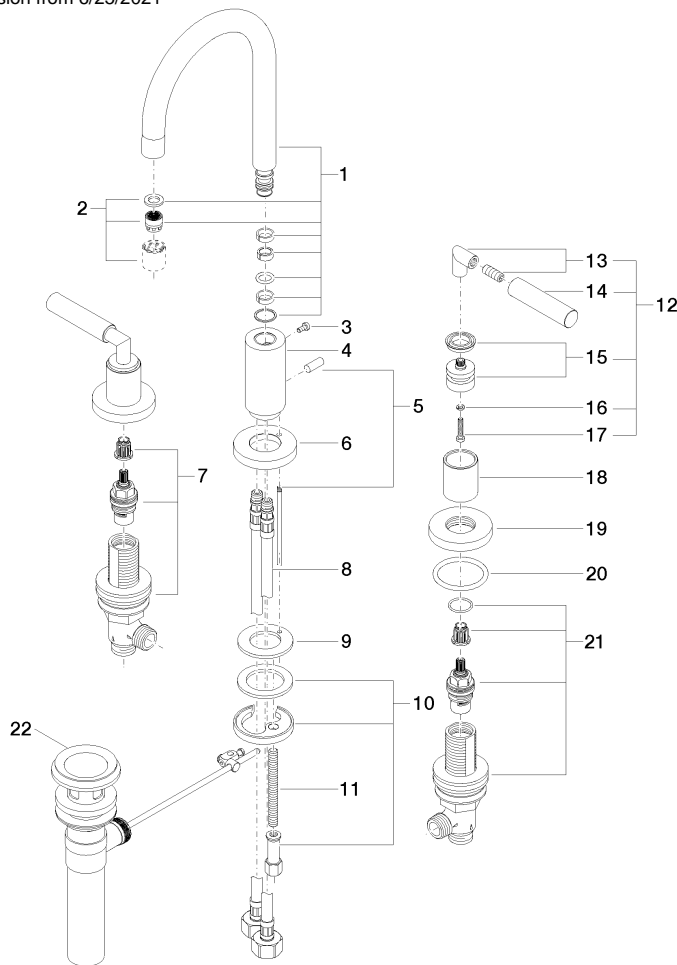

TARA Three-hole basin mixer with pop-up waste - Brushed Champagne (22kt Gold)

20 710 882 Product version from 6/25/2021

- 135mm projection
- 1 1/4" pop-up waste
- pivotable spout 360°
- circular, air-enriched flow
- height of mixer 270 mm
- height up to aerator 161 mm
- hole diameter valve 32 mm
- hole diameter spout 35 mm
- rosette Ø 55 mm
- 2x screw-in M 10 x 1 pressure hose, leak-tested
- max. flow 4.5 l/min
- lead-free
- This product can help a building meet the requirements of Green Building Rating Systems, e.g. LEED®, BREEAM®, DGNB

Certificates

IAPMO_N-4	IAPMO_4976	IAPMO_6
-----------	------------	---------

TARA Three-hole basin mixer with pop-up waste - Brushed Champagne (22kt Gold)

20 710 882 Product version from 6/25/2021

Parts for other finishes can be found here: [Chrome](#)

TARA Three-hole basin mixer with pop-up waste - Brushed Champagne (22kt Gold)

20 710 882 Product version from 6/25/2021

Spare parts list

No.	Item Number	Name	Quantity used	Delivery time
1	90 28 22 217 02-46	spout	1	30
2	90 23 01 028 04-46	aerator	1	30
3	09 30 30 057 90	screw	1	2
4	09 11 10 087 10-46	connection	1	30
5	04 20 89 030 80-46	pull-rod	1	30
6	09 28 10 133-46	ring	1	30
7	90 17 11 040 51 90	side panel	1	2
8	04 30 04 019 00 90	hose	2	2
9	09 14 05 047 90	seal	1	2
10	04 30 11 038 00 90	fixing set	1	2
11	09 31 11 011 90	pin	1	2
12	04 20 88 052 00-46	handle	2	30
13	04 18 20 022 00-46	angle	2	-
Spare part can no longer be ordered, please order the replacement item				
14	09 20 88 052-46	handle	2	30
15	90 12 12 007 00-46	base	2	30
16	90 30 11 029 00 90	disc	2	2
17	90 30 30 075 00 90	screw	2	2
18	09 21 02 140-46	sleeve	2	60
19	09 27 89 105-46	rosette	2	60
20	90 14 10 043 00 90	seal	2	2
21	90 17 11 040 50 90	side panel	1	2
22	90 11 01 023 00-46	pop-up waste	1	30