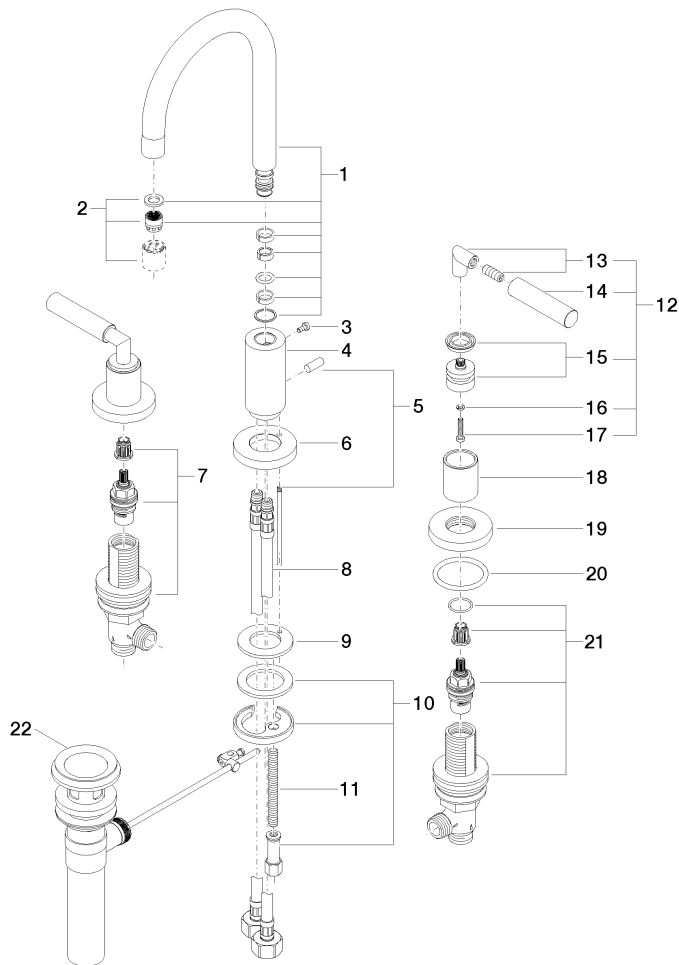

## TARA Three-hole basin mixer with pop-up waste - Brushed Chrome

20 710 882 Product version from 6/25/2021

- 135mm projection
- 1 1/4" pop-up waste
- pivotable spout 360°
- circular, air-enriched flow
- height of mixer 270 mm
- height up to aerator 161 mm
- hole diameter valve 32 mm
- hole diameter spout 35 mm
- rosette Ø 55 mm
- 2x screw-in M 10 x 1 pressure hose, leak-tested
- max. flow 4.5 l/min
- lead-free
- This product can help a building meet the requirements of Green Building Rating Systems, e.g. LEED®, BREEAM®, DGNB

### Certificates

IAPMO\_N-4      IAPMO\_8834      IAPMO\_4976      IAPMO\_6

**TARA Three-hole basin mixer with pop-up waste - Brushed Chrome**

20 710 882 Product version from 6/25/2021

Parts for other finishes can be found here: [Chrome](#)

## TARA Three-hole basin mixer with pop-up waste - Brushed Chrome

20 710 882 Product version from 6/25/2021

### Spare parts list

No.	Item Number	Name	Quantity used	Delivery time
1	90 28 22 217 02-93	spout	1	-
Spare part can no longer be ordered, please order the replacement item				
2	90 23 01 028 04-93	aerator	1	-
Spare part can no longer be ordered, please order the replacement item				
3	09 30 30 057 90	screw	1	2
4	09 11 10 087 10-93	connection	1	20
5	04 20 89 030 80-93	pull-rod	1	20
6	09 28 10 133-93	ring	1	20
7	90 17 11 040 51 90	side panel	1	2
8	04 30 04 019 00 90	hose	2	2
9	09 14 05 047 90	seal	1	2
10	04 30 11 038 00 90	fixing set	1	2
11	09 31 11 011 90	pin	1	2
12	04 20 88 052 00-93	handle	2	20
13	04 18 20 022 00-93	angle	2	-
Spare part can no longer be ordered, please order the replacement item				
14	09 20 88 052-93	handle	2	20
15	90 12 12 007 00-93	base	2	20
16	90 30 11 029 00 90	disc	2	2
17	90 30 30 075 00 90	screw	2	2
18	09 21 02 140-93	sleeve	2	20
19	09 27 89 105-93	rosette	2	20
20	90 14 10 043 00 90	seal	2	2
21	90 17 11 040 50 90	side panel	1	2
22	90 11 01 023 00-93	pop-up waste	1	20