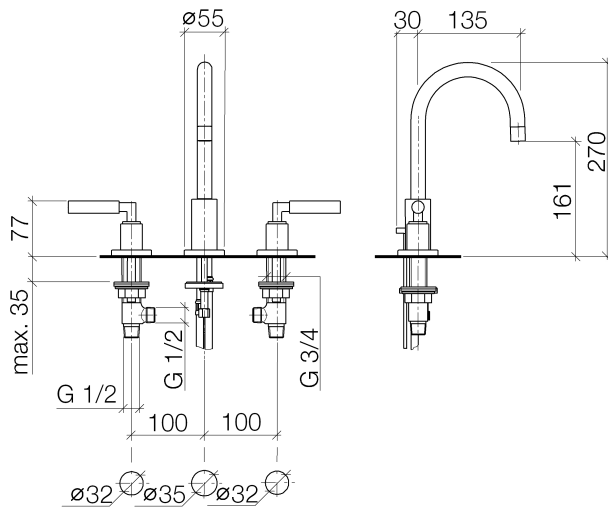

## TARA Three-hole basin mixer with pop-up waste - Brushed Chrome

20 710 882 Product version from 6/25/2021

- 135mm projection
- 1 1/4" pop-up waste
- pivotable spout 360°
- circular, air-enriched flow
- height of mixer 270 mm
- height up to aerator 161 mm
- hole diameter valve 32 mm
- hole diameter spout 35 mm
- rosette Ø 55 mm
- 2x screw-in M 10 x 1 pressure hose, leak-tested
- max. flow 4.5 l/min
- lead-free
- This product can help a building meet the requirements of Green Building Rating Systems, e.g. LEED®, BREEAM®, DGNB

## TARA Three-hole basin mixer with pop-up waste - Brushed Chrome

20 710 882 Product version from 6/25/2021

### Spare parts list

No.	Item Number	Name	Quantity used	Delivery time
1	90 28 22 217 02-93	spout	1	-
Spare part can no longer be ordered, please order the replacement item				
2	90 23 01 028 04-93	aerator	1	-
Spare part can no longer be ordered, please order the replacement item				
3	09 30 30 057 90	screw	1	2
4	09 11 10 087 10-93	connection	1	20
5	04 20 89 030 80-93	pull-rod	1	20
6	09 28 10 133-93	ring	1	20
7	90 17 11 040 51 90	side panel	1	2
8	04 30 04 019 00 90	hose	2	2
9	09 14 05 047 90	seal	1	2
10	04 30 11 038 00 90	fixing set	1	2
11	09 31 11 011 90	pin	1	2
12	04 20 88 052 00-93	handle	2	20
13	04 18 20 022 00-93	angle	2	-
Spare part can no longer be ordered, please order the replacement item				
14	09 20 88 052-93	handle	2	20
15	90 12 12 007 00-93	base	2	20
16	90 30 11 029 00 90	disc	2	2
17	90 30 30 075 00 90	screw	2	2
18	09 21 02 140-93	sleeve	2	20
19	09 27 89 105-93	rosette	2	20
20	90 14 10 043 00 90	seal	2	2
21	90 17 11 040 50 90	side panel	1	2
22	90 11 01 023 00-93	pop-up waste	1	20