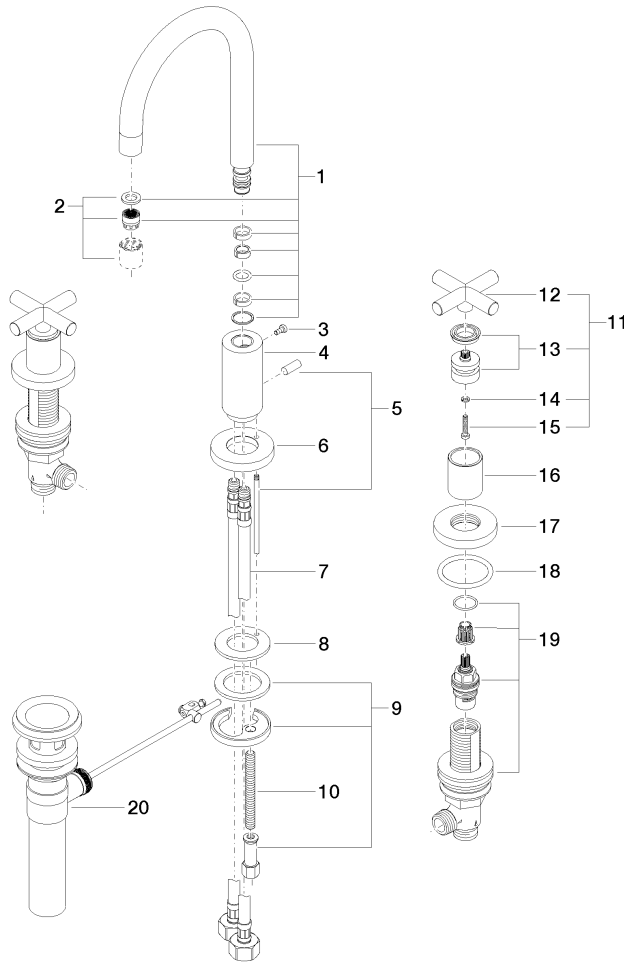

TARA Three-hole lavatory mixer with drain - Champagne (22kt Gold)

20 710 892 Product version from 6/25/2021

- 5-3/8" Projection
- US drain with overflow
- Swiveling spout 360°
- Round aerated stream
- Total height 10-5/8"
- Height to aerator/spout outlet 6-3/8"
- Valve hole diameter 1-1/4"
- Spout hole diameter 1-3/8"
- Flange diameter 2-1/8"
- 2x 3/8" flexible supply lines
- Water flow rate limited to max. 1.2 gpm
- lead-free
- This product can help a building meet the requirements of Green Building Rating Systems, e.g. LEED®, BREEAM®, DGNB

TARA Three-hole lavatory mixer with drain - Champagne (22kt Gold)

20 710 892 Product version from 6/25/2021

Codes & Standards

ADA	ASME A112.18.1/CSA B125.1	California Energy Commission (CEC)	EPA WaterSense
NSF/ANSI 372	NSF/ANSI/CAN 61	NSF372	NSF61
Water Sense	WaterSense		

Certificates

IAPMO_N-4	IAPMO_8834	IAPMO_6
-----------	------------	---------

TARA Three-hole lavatory mixer with drain - Champagne (22kt Gold)

20 710 892 Product version from 6/25/2021

Parts for other finishes can be found here: [Chrome](#)

Spare parts list

Number	Item Number	Designation	Number of units	Lead time
1	90 28 22 217 02-47	spout	1	30
2	90 23 01 028 04-47	aerator	1	30
3	09 30 30 057 90	screw	1	2
4	09 11 10 087 10-47	connection	1	30
5	04 20 89 030 80-47	pull-rod	1	30
6	09 28 10 133-47	ring	1	30
7	04 30 04 019 00 90	hose	2	2
8	09 14 05 047 90	seal	1	2
9	04 30 11 038 00 90	fixing set	1	2
10	09 31 11 011 90	pin	1	2
11	90 20 89 010 10-47	handle	2	30
12	09 20 89 010-47	handle	2	60
13	90 12 12 007 00-47	base	2	30
14	90 30 11 029 00 90	disc	2	2
15	90 30 30 075 00 90	screw	2	2
16	09 21 02 140-47	sleeve	2	60
17	09 27 89 105-47	rosette	2	60
18	90 14 10 043 00 90	seal	2	2
19	90 17 11 040 51 90	side panel	2	2
21	90 11 01 023 00-47	pop-up waste	1	30