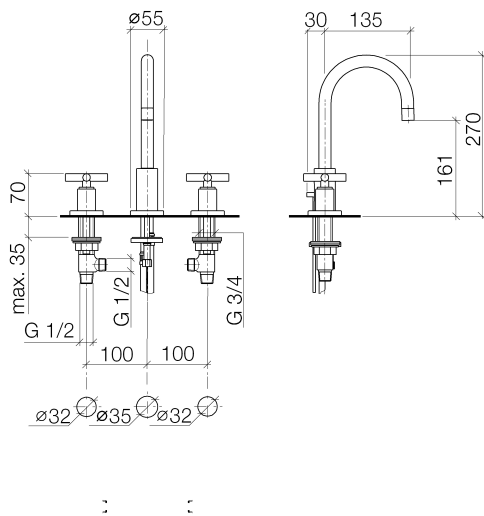

TARA Three-hole lavatory mixer with drain - Champagne (22kt Gold)

20 710 892 Product version from 6/25/2021

- 5-3/8" Projection
- US drain with overflow
- Swiveling spout 360°
- Round aerated stream
- Total height 10-5/8"
- Height to aerator/spout outlet 6-3/8"
- Valve hole diameter 1-1/4"
- Spout hole diameter 1-3/8"
- Flange diameter 2-1/8"
- 2x 3/8" flexible supply lines
- Water flow rate limited to max. 1.2 gpm
- lead-free
- This product can help a building meet the requirements of Green Building Rating Systems, e.g. LEED®, BREEAM®, DGNB

TARA Three-hole lavatory mixer with drain - Champagne (22kt Gold)

20 710 892 Product version from 6/25/2021

Codes & Standards

ADA	ASME A112.18.1/CSA B125.1	California Energy Commission (CEC)	EPA WaterSense
NSF/ANSI 372	NSF/ANSI/CAN 61	NSF372	NSF61
Water Sense	WaterSense		

Certificates

IAPMO_N-4	IAPMO_8834	IAPMO_6
-----------	------------	---------

TARA Three-hole lavatory mixer with drain - Champagne (22kt Gold)

20 710 892 Product version from 6/25/2021

Parts for other finishes can be found here: [Chrome](#)

Spare parts list

Number	Item Number	Designation	Number of units	Lead time
1	90 28 22 217 02-47	spout	1	30
2	90 23 01 028 04-47	aerator	1	30
3	09 30 30 057 90	screw	1	2
4	09 11 10 087 10-47	connection	1	30
5	04 20 89 030 80-47	pull-rod	1	30
6	09 28 10 133-47	ring	1	30
7	04 30 04 019 00 90	hose	2	2
8	09 14 05 047 90	seal	1	2
9	04 30 11 038 00 90	fixing set	1	2
10	09 31 11 011 90	pin	1	2
11	90 20 89 010 10-47	handle	2	30
12	09 20 89 010-47	handle	2	60
13	90 12 12 007 00-47	base	2	30
14	90 30 11 029 00 90	disc	2	2
15	90 30 30 075 00 90	screw	2	2
16	09 21 02 140-47	sleeve	2	60
17	09 27 89 105-47	rosette	2	60
18	90 14 10 043 00 90	seal	2	2
19	90 17 11 040 51 90	side panel	2	2
21	90 11 01 023 00-47	pop-up waste	1	30