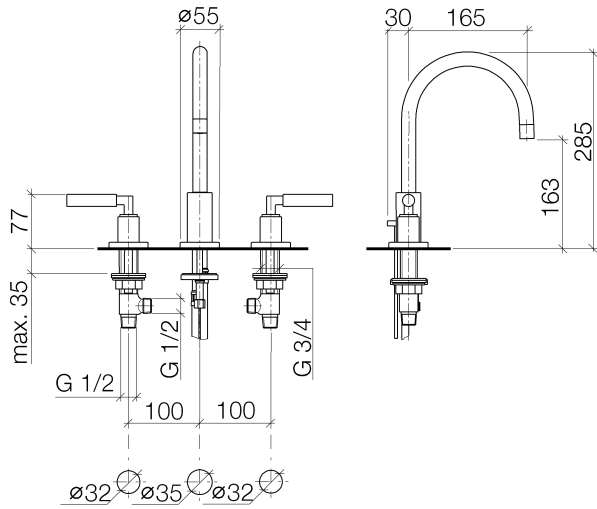

TARA Three-hole basin mixer with pop-up waste - Platinum

20 713 882 Product version from 6/25/2021

- 165mm projection
- 1 1/4" pop-up waste
- pivotable spout 360°
- circular, air-enriched flow
- height of mixer 285 mm
- height up to aerator 163 mm
- hole diameter valve 32 mm
- hole diameter spout 35 mm
- rosette Ø 55 mm
- 2x screw-in M 10 x 1 pressure hose, leak-tested
- max. flow 4.5 l/min
- lead-free
- This product can help a building meet the requirements of Green Building Rating Systems, e.g. LEED®, BREEAM®, DGNB

TARA Three-hole basin mixer with pop-up waste - Platinum

20 713 882 Product version from 6/25/2021

Codes & Standards

ADA	ASME A112.18.1	ASME A112.18.1/CSA B125.1	California Energy Commission (CEC)
cUPC	EPA WaterSense	NSF/ANSI 372	NSF/ANSI/CAN 61
NSF372	NSF61	Water Sense	WaterSense

TARA Three-hole basin mixer with pop-up waste - Platinum

20 713 882 Product version from 6/25/2021

Spare parts list

No.	Item Number	Name	Quantity used	Delivery time
1	90 28 22 213 02-08	spout	1	40
2	90 23 01 028 04-08	aerator	1	40
3	09 30 30 057 90	screw	1	2
4	09 11 10 087 10-08	connection	1	40
5	04 20 89 030 80-08	pull-rod	1	40
6	09 28 10 133-08	ring	1	40
7	90 17 11 040 51 90	side panel	1	2
8	04 30 04 019 00 90	hose	2	2
9	09 14 05 047 90	seal	1	2
10	04 30 11 038 00 90	fixing set	1	2
11	09 31 11 011 90	pin	1	2
12	04 20 88 052 00-08	handle	2	40
13	04 18 20 022 00-08	angle	2	-
Spare part can no longer be ordered, please order the replacement item				
14	09 20 88 052-08	handle	2	40
15	90 12 12 007 00-08	base	2	40
16	90 30 11 029 00 90	disc	2	2
17	90 30 30 075 00 90	screw	2	2
18	09 21 02 140-08	sleeve	2	40
19	09 27 89 105-08	rosette	2	40
20	90 14 10 043 00 90	seal	2	2
21	90 17 11 040 50 90	side panel	1	2
22	90 11 01 023 00-08	pop-up waste	1	40