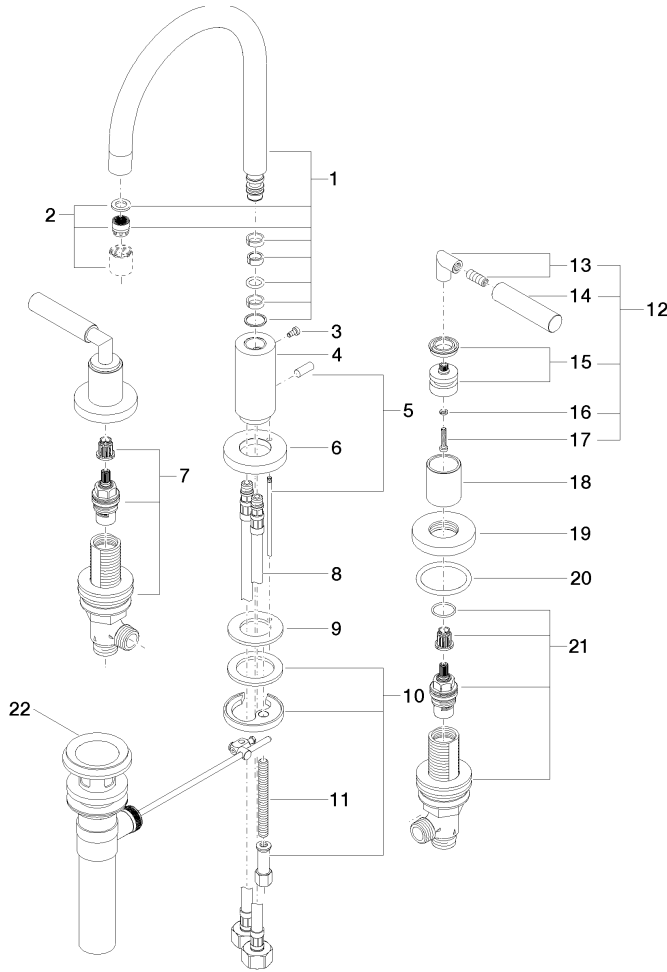

TARA Three-hole basin mixer with pop-up waste - Platinum

20 713 882 Product version from 6/25/2021

- 165mm projection
- 1 1/4" pop-up waste
- pivotable spout 360°
- circular, air-enriched flow
- height of mixer 285 mm
- height up to aerator 163 mm
- hole diameter valve 32 mm
- hole diameter spout 35 mm
- rosette Ø 55 mm
- 2x screw-in M 10 x 1 pressure hose, leak-tested
- max. flow 4.5 l/min
- lead-free
- This product can help a building meet the requirements of Green Building Rating Systems, e.g. LEED®, BREEAM®, DGNB

TARA Three-hole basin mixer with pop-up waste - Platinum

20 713 882 Product version from 6/25/2021

Codes & Standards

ADA	ASME A112.18.1	ASME A112.18.1/CSA B125.1	California Energy Commission (CEC)
cUPC	EPA WaterSense	NSF/ANSI 372	NSF/ANSI/CAN 61
NSF372	NSF61	Water Sense	WaterSense

Certificates

IAPMO_N-4 IAPMO_8834 IAPMO_4976 IAPMO_6

TARA Three-hole basin mixer with pop-up waste - Platinum

20 713 882 Product version from 6/25/2021

Parts for other finishes can be found here: [Chrome](#)

TARA Three-hole basin mixer with pop-up waste - Platinum

20 713 882 Product version from 6/25/2021

Spare parts list

No.	Item Number	Name	Quantity used	Delivery time
1	90 28 22 213 02-08	spout	1	40
2	90 23 01 028 04-08	aerator	1	40
3	09 30 30 057 90	screw	1	2
4	09 11 10 087 10-08	connection	1	40
5	04 20 89 030 80-08	pull-rod	1	40
6	09 28 10 133-08	ring	1	40
7	90 17 11 040 51 90	side panel	1	2
8	04 30 04 019 00 90	hose	2	2
9	09 14 05 047 90	seal	1	2
10	04 30 11 038 00 90	fixing set	1	2
11	09 31 11 011 90	pin	1	2
12	04 20 88 052 00-08	handle	2	40
13	04 18 20 022 00-08	angle	2	-
Spare part can no longer be ordered, please order the replacement item				
14	09 20 88 052-08	handle	2	40
15	90 12 12 007 00-08	base	2	40
16	90 30 11 029 00 90	disc	2	2
17	90 30 30 075 00 90	screw	2	2
18	09 21 02 140-08	sleeve	2	40
19	09 27 89 105-08	rosette	2	40
20	90 14 10 043 00 90	seal	2	2
21	90 17 11 040 50 90	side panel	1	2
22	90 11 01 023 00-08	pop-up waste	1	40