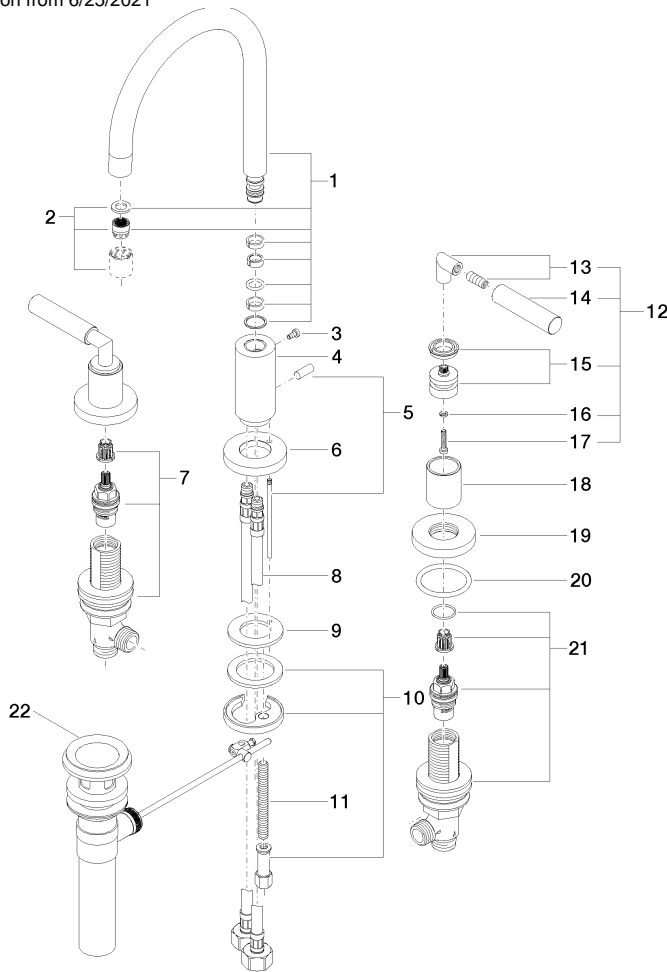

TARA Three-hole basin mixer with pop-up waste - Brushed Durabrass (23kt Gold)

20 713 882 Product version from 6/25/2021

- 165mm projection
- 1 1/4" pop-up waste
- pivotable spout 360°
- circular, air-enriched flow
- height of mixer 285 mm
- height up to aerator 163 mm
- hole diameter valve 32 mm
- hole diameter spout 35 mm
- rosette Ø 55 mm
- 2x screw-in M 10 x 1 pressure hose, leak-tested
- max. flow 4.5 l/min
- lead-free
- This product can help a building meet the requirements of Green Building Rating Systems, e.g. LEED®, BREEAM®, DGNB

TARA Three-hole basin mixer with pop-up waste - Brushed Durabronz (23kt Gold)

20 713 882 Product version from 6/25/2021

Codes & Standards

ADA	ASME A112.18.1/CSA B125.1	California Energy Commission (CEC)	NSF/ANSI 372
NSF/ANSI/CAN 61	NSF372	NSF61	

Certificates

IAPMO_N-4 IAPMO_6

TARA Three-hole basin mixer with pop-up waste - Brushed Durabross (23kt Gold)

20 713 882 Product version from 6/25/2021

Parts for other finishes can be found here: [Chrome](#)

TARA Three-hole basin mixer with pop-up waste - Brushed Durabronz (23kt Gold)

20 713 882 Product version from 6/25/2021

Spare parts list

No.	Item Number	Name	Quantity used	Delivery time
1	90 28 22 213 02-28	spout	1	20
2	90 23 01 028 04-28	aerator	1	20
3	09 30 30 057 90	screw	1	2
4	09 11 10 087 10-28	connection	1	20
5	04 20 89 030 80-28	pull-rod	1	20
6	09 28 10 133-28	ring	1	20
7	90 17 11 040 51 90	side panel	1	2
8	04 30 04 019 00 90	hose	2	2
9	09 14 05 047 90	seal	1	2
10	04 30 11 038 00 90	fixing set	1	2
11	09 31 11 011 90	pin	1	2
12	04 20 88 052 00-28	handle	2	20
13	04 18 20 022 00-28	angle	2	-
Spare part can no longer be ordered, please order the replacement item				
14	09 20 88 052-28	handle	2	20
15	90 12 12 007 00-28	base	2	20
16	90 30 11 029 00 90	disc	2	2
17	90 30 30 075 00 90	screw	2	2
18	09 21 02 140-28	sleeve	2	20
19	09 27 89 105-28	rosette	2	20
20	90 14 10 043 00 90	seal	2	2
21	90 17 11 040 50 90	side panel	1	2
22	90 11 01 023 00-28	pop-up waste	1	20