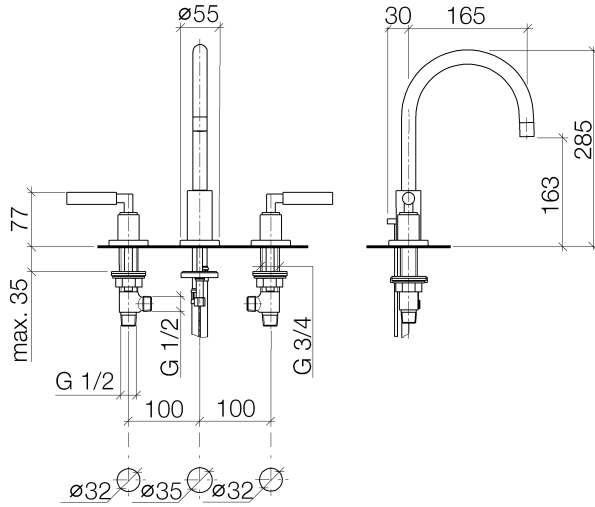

TARA Three-hole basin mixer with pop-up waste - Brushed Durabrass (23kt Gold)

20 713 882 Product version from 6/25/2021

- 165mm projection
- 1 1/4" pop-up waste
- pivotable spout 360°
- circular, air-enriched flow
- height of mixer 285 mm
- height up to aerator 163 mm
- hole diameter valve 32 mm
- hole diameter spout 35 mm
- rosette Ø 55 mm
- 2x screw-in M 10 x 1 pressure hose, leak-tested
- max. flow 4.5 l/min
- lead-free
- This product can help a building meet the requirements of Green Building Rating Systems, e.g. LEED®, BREEAM®, DGNB

TARA Three-hole basin mixer with pop-up waste - Brushed Durabronz (23kt Gold)

20 713 882 Product version from 6/25/2021

Codes & Standards

ADA	ASME A112.18.1/CSA B125.1	California Energy Commission (CEC)	NSF/ANSI 372
NSF/ANSI/CAN 61	NSF372	NSF61	

Certificates

IAPMO_N-4 IAPMO_6

TARA Three-hole basin mixer with pop-up waste - Brushed Durabross (23kt Gold)

20 713 882 Product version from 6/25/2021

Parts for other finishes can be found here: [Chrome](#)

TARA Three-hole basin mixer with pop-up waste - Brushed Durabronz (23kt Gold)

20 713 882 Product version from 6/25/2021

Spare parts list

No.	Item Number	Name	Quantity used	Delivery time
1	90 28 22 213 02-28	spout	1	20
2	90 23 01 028 04-28	aerator	1	20
3	09 30 30 057 90	screw	1	2
4	09 11 10 087 10-28	connection	1	20
5	04 20 89 030 80-28	pull-rod	1	20
6	09 28 10 133-28	ring	1	20
7	90 17 11 040 51 90	side panel	1	2
8	04 30 04 019 00 90	hose	2	2
9	09 14 05 047 90	seal	1	2
10	04 30 11 038 00 90	fixing set	1	2
11	09 31 11 011 90	pin	1	2
12	04 20 88 052 00-28	handle	2	20
13	04 18 20 022 00-28	angle	2	-
Spare part can no longer be ordered, please order the replacement item				
14	09 20 88 052-28	handle	2	20
15	90 12 12 007 00-28	base	2	20
16	90 30 11 029 00 90	disc	2	2
17	90 30 30 075 00 90	screw	2	2
18	09 21 02 140-28	sleeve	2	20
19	09 27 89 105-28	rosette	2	20
20	90 14 10 043 00 90	seal	2	2
21	90 17 11 040 50 90	side panel	1	2
22	90 11 01 023 00-28	pop-up waste	1	20