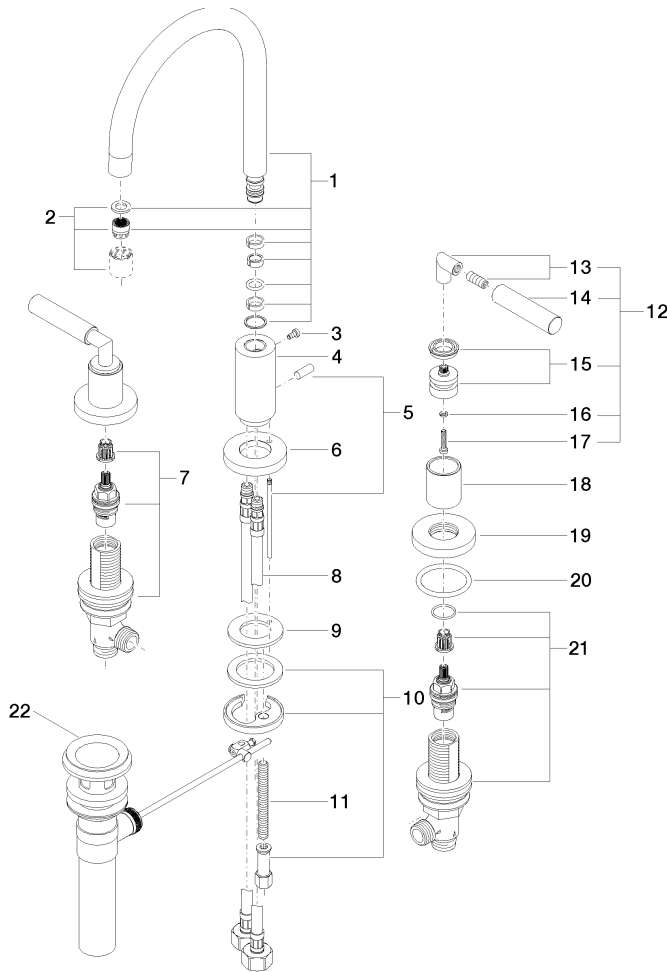

TARA Three-hole basin mixer with pop-up waste - Brushed Chrome

20 713 882 Product version from 6/25/2021

- 165mm projection
- 1 1/4" pop-up waste
- pivotable spout 360°
- circular, air-enriched flow
- height of mixer 285 mm
- height up to aerator 163 mm
- hole diameter valve 32 mm
- hole diameter spout 35 mm
- rosette Ø 55 mm
- 2x screw-in M 10 x 1 pressure hose, leak-tested
- max. flow 4.5 l/min
- lead-free
- This product can help a building meet the requirements of Green Building Rating Systems, e.g. LEED®, BREEAM®, DGNB

TARA Three-hole basin mixer with pop-up waste - Brushed Chrome

20 713 882 Product version from 6/25/2021

Codes & Standards

ADA	ASME A112.18.1	ASME A112.18.1/CSA B125.1	California Energy Commission (CEC)
cUPC	EPA WaterSense	NSF/ANSI 372	NSF/ANSI/CAN 61
NSF372	NSF61	Water Sense	WaterSense

TARA Three-hole basin mixer with pop-up waste - Brushed Chrome

20 713 882 Product version from 6/25/2021

Spare parts list

No.	Item Number	Name	Quantity used	Delivery time
1	90 28 22 213 02-93	spout	1	-
Spare part can no longer be ordered, please order the replacement item				
2	90 23 01 028 04-93	aerator	1	-
Spare part can no longer be ordered, please order the replacement item				
3	09 30 30 057 90	screw	1	2
4	09 11 10 087 10-93	connection	1	20
5	04 20 89 030 80-93	pull-rod	1	20
6	09 28 10 133-93	ring	1	20
7	90 17 11 040 51 90	side panel	1	2
8	04 30 04 019 00 90	hose	2	2
9	09 14 05 047 90	seal	1	2
10	04 30 11 038 00 90	fixing set	1	2
11	09 31 11 011 90	pin	1	2
12	04 20 88 052 00-93	handle	2	20
13	04 18 20 022 00-93	angle	2	-
Spare part can no longer be ordered, please order the replacement item				
14	09 20 88 052-93	handle	2	20
15	90 12 12 007 00-93	base	2	20
16	90 30 11 029 00 90	disc	2	2
17	90 30 30 075 00 90	screw	2	2
18	09 21 02 140-93	sleeve	2	20
19	09 27 89 105-93	rosette	2	20
20	90 14 10 043 00 90	seal	2	2
21	90 17 11 040 50 90	side panel	1	2
22	90 11 01 023 00-93	pop-up waste	1	20