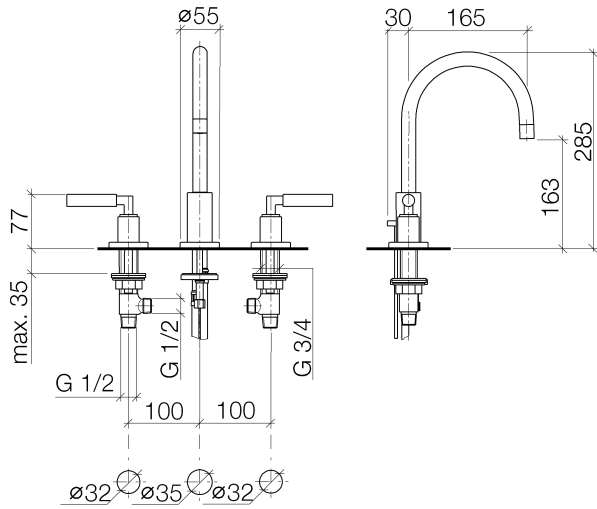

TARA Three-hole basin mixer with pop-up waste - Brushed Chrome

20 713 882 Product version from 6/25/2021

- 165mm projection
- 1 1/4" pop-up waste
- pivotable spout 360°
- circular, air-enriched flow
- height of mixer 285 mm
- height up to aerator 163 mm
- hole diameter valve 32 mm
- hole diameter spout 35 mm
- rosette Ø 55 mm
- 2x screw-in M 10 x 1 pressure hose, leak-tested
- max. flow 4.5 l/min
- lead-free
- This product can help a building meet the requirements of Green Building Rating Systems, e.g. LEED®, BREEAM®, DGNB

TARA Three-hole basin mixer with pop-up waste - Brushed Chrome

20 713 882 Product version from 6/25/2021

Codes & Standards

ADA	ASME A112.18.1	ASME A112.18.1/CSA B125.1	California Energy Commission (CEC)
cUPC	EPA WaterSense	NSF/ANSI 372	NSF/ANSI/CAN 61
NSF372	NSF61	Water Sense	WaterSense

TARA Three-hole basin mixer with pop-up waste - Brushed Chrome

20 713 882 Product version from 6/25/2021

Spare parts list

No.	Item Number	Name	Quantity used	Delivery time
1	90 28 22 213 02-93	spout	1	-
Spare part can no longer be ordered, please order the replacement item				
2	90 23 01 028 04-93	aerator	1	-
Spare part can no longer be ordered, please order the replacement item				
3	09 30 30 057 90	screw	1	2
4	09 11 10 087 10-93	connection	1	20
5	04 20 89 030 80-93	pull-rod	1	20
6	09 28 10 133-93	ring	1	20
7	90 17 11 040 51 90	side panel	1	2
8	04 30 04 019 00 90	hose	2	2
9	09 14 05 047 90	seal	1	2
10	04 30 11 038 00 90	fixing set	1	2
11	09 31 11 011 90	pin	1	2
12	04 20 88 052 00-93	handle	2	20
13	04 18 20 022 00-93	angle	2	-
Spare part can no longer be ordered, please order the replacement item				
14	09 20 88 052-93	handle	2	20
15	90 12 12 007 00-93	base	2	20
16	90 30 11 029 00 90	disc	2	2
17	90 30 30 075 00 90	screw	2	2
18	09 21 02 140-93	sleeve	2	20
19	09 27 89 105-93	rosette	2	20
20	90 14 10 043 00 90	seal	2	2
21	90 17 11 040 50 90	side panel	1	2
22	90 11 01 023 00-93	pop-up waste	1	20