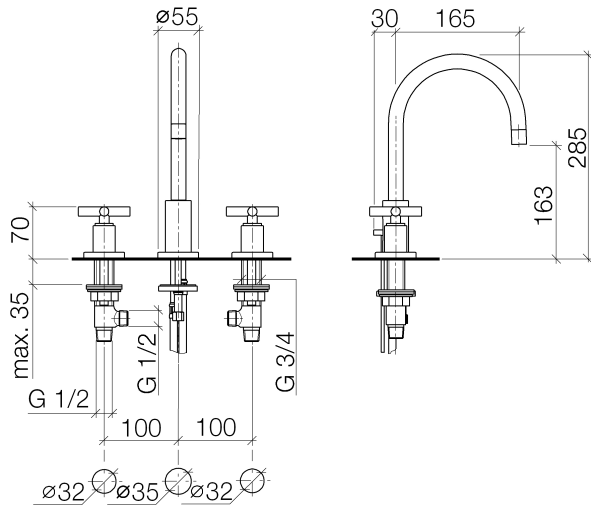

TARA Three-hole lavatory mixer with drain - Brushed Champagne (22kt Gold)

20 713 892 Product version from 6/30/2009

- 6-1/2" Projection
- US drain with overflow
- Swiveling spout 360°
- Round aerated stream
- Total height 11-1/4"
- Height to aerator/spout outlet 6-3/8"
- Valve hole diameter 1-1/4"
- Spout hole diameter 1-3/8"
- Flange diameter 2-1/8"
- 2x 3/8" flexible supply lines
- Water flow rate limited to max. 1.2 gpm
- lead-free
- This product can help a building meet the requirements of Green Building Rating Systems, e.g. LEED®, BREEAM®, DGNB

TARA Three-hole lavatory mixer with drain - Brushed Champagne (22kt Gold)

20 713 892 Product version from 6/30/2009

Codes & Standards

ADA	ASME A112.18.1	ASME A112.18.1/CSA B125.1	California Energy Commission (CEC)
cUPC	NSF/ANSI 372	NSF/ANSI/CAN 61	NSF372
NSF61			

Certificates

IAPMO_N-4 IAPMO_4976 IAPMO_6

TARA Three-hole lavatory mixer with drain - Brushed Champagne (22kt Gold)

20 713 892 Product version from 6/30/2009

Parts for other finishes can be found here: [Chrome](#)

TARA Three-hole lavatory mixer with drain - Brushed Champagne (22kt Gold)

20 713 892 Product version from 6/30/2009

Spare parts list

Number	Item Number	Designation	Number of units	Lead time
1	90 28 22 213 02-46	spout	1	30
2	90 23 01 028 04-46	aerator	1	30
3	09 30 30 057 90	screw	1	2
4	09 11 10 087 10-46	connection	1	30
5	04 20 89 030 80-46	pull-rod	1	30
6	09 28 10 133-46	ring	1	30
7	04 30 04 019 00 90	hose	2	2
8	09 14 05 047 90	seal	1	2
9	04 30 11 038 00 90	fixing set	1	2
10	09 31 11 011 90	pin	1	2
11	90 20 89 010 10-46	handle	2	30
12	09 20 89 010-46	handle	2	60
13	90 12 12 007 00-46	base	2	30
14	90 30 11 029 00 90	disc	2	2
15	90 30 30 075 00 90	screw	2	2
16	09 21 02 140-46	sleeve	2	60
17	09 27 89 105-46	rosette	2	60
18	90 14 10 043 00 90	seal	2	2
19	90 17 11 040 51 90	side panel	2	2
20	90 23 30 040 00-46	threaded connector	2	-
Spare part can no longer be ordered, please order the replacement item				
21	90 11 01 023 00-46	pop-up waste	1	30