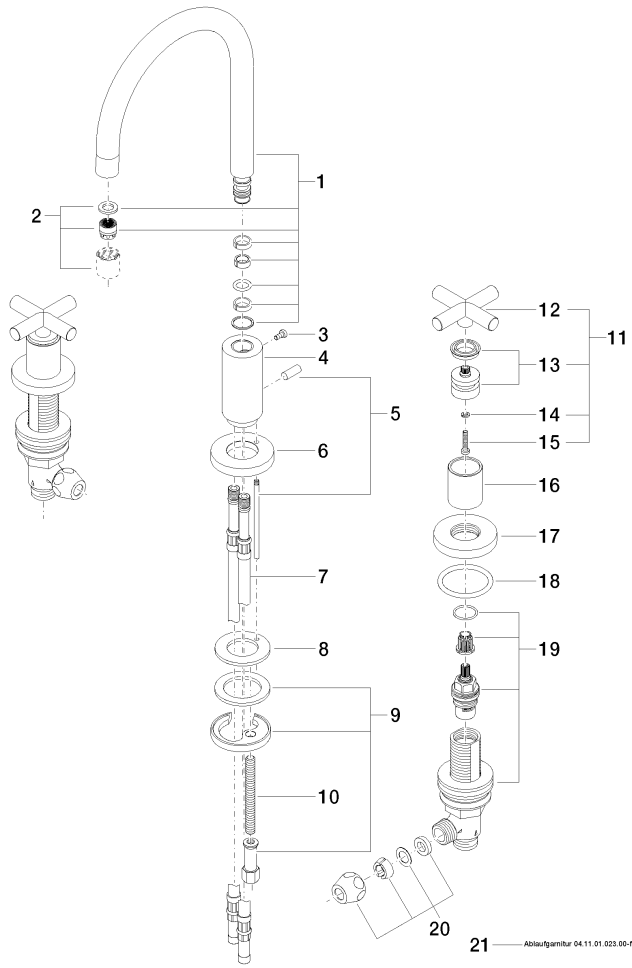

TARA Three-hole lavatory mixer with drain - Brushed Champagne (22kt Gold)

20 713 892 Product version from 6/30/2009

- 6-1/2" Projection
- US drain with overflow
- Swiveling spout 360°
- Round aerated stream
- Total height 11-1/4"
- Height to aerator/spout outlet 6-3/8"
- Valve hole diameter 1-1/4"
- Spout hole diameter 1-3/8"
- Flange diameter 2-1/8"
- 2x 3/8" flexible supply lines
- Water flow rate limited to max. 1.2 gpm
- lead-free
- This product can help a building meet the requirements of Green Building Rating Systems, e.g. LEED®, BREEAM®, DGNB

TARA Three-hole lavatory mixer with drain - Brushed Champagne (22kt Gold)

20 713 892 Product version from 6/30/2009

Codes & Standards

ADA	ASME A112.18.1	ASME A112.18.1/CSA B125.1	California Energy Commission (CEC)
cUPC	NSF/ANSI 372	NSF/ANSI/CAN 61	NSF372
NSF61			

Certificates

IAPMO_N-4 IAPMO_4976 IAPMO_6

TARA Three-hole lavatory mixer with drain - Brushed Champagne (22kt Gold)

20 713 892 Product version from 6/30/2009

Parts for other finishes can be found here: [Chrome](#)

TARA Three-hole lavatory mixer with drain - Brushed Champagne (22kt Gold)

20 713 892 Product version from 6/30/2009

Spare parts list

Number	Item Number	Designation	Number of units	Lead time
1	90 28 22 213 02-46	spout	1	30
2	90 23 01 028 04-46	aerator	1	30
3	09 30 30 057 90	screw	1	2
4	09 11 10 087 10-46	connection	1	30
5	04 20 89 030 80-46	pull-rod	1	30
6	09 28 10 133-46	ring	1	30
7	04 30 04 019 00 90	hose	2	2
8	09 14 05 047 90	seal	1	2
9	04 30 11 038 00 90	fixing set	1	2
10	09 31 11 011 90	pin	1	2
11	90 20 89 010 10-46	handle	2	30
12	09 20 89 010-46	handle	2	60
13	90 12 12 007 00-46	base	2	30
14	90 30 11 029 00 90	disc	2	2
15	90 30 30 075 00 90	screw	2	2
16	09 21 02 140-46	sleeve	2	60
17	09 27 89 105-46	rosette	2	60
18	90 14 10 043 00 90	seal	2	2
19	90 17 11 040 51 90	side panel	2	2
20	90 23 30 040 00-46	threaded connector	2	-
Spare part can no longer be ordered, please order the replacement item				
21	90 11 01 023 00-46	pop-up waste	1	30