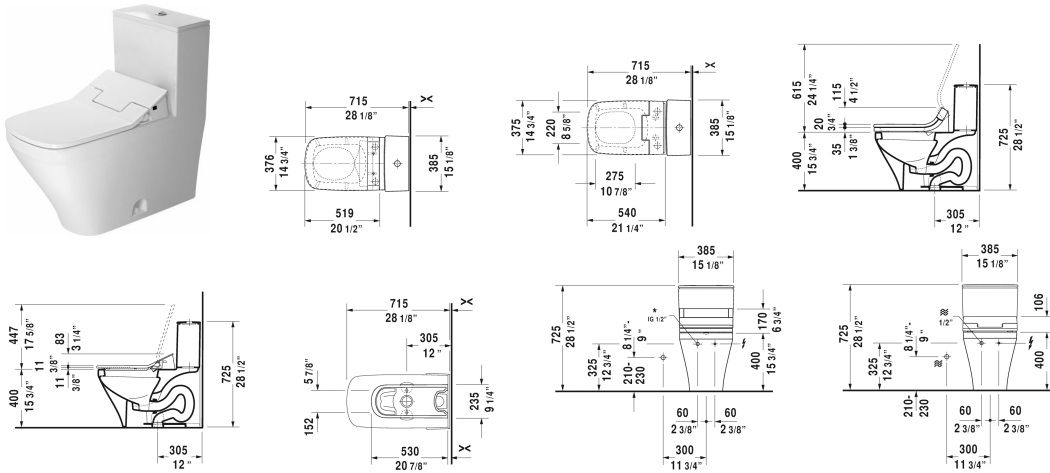

DuraStyle One-Piece toilet for SensoWash® # 215751..05 / 215751..85 / 215751..05 / 215751..85

< 14 5/8" Inch >

One-Piece toilet for SensoWash®	Dimension	Weight	Order number
only in combination with SensoWash, syphonic, 12" rough-in, connecting elements for SensoWash with concealed connections included, vertical outlet, cUPC® listed*			
Colors			
00 White 20 HygieneGlaze (an antibacterial ceramic glaze that provides almost indefinite effectiveness)			
Variant			
◆ 1.32/0.92 gpf, with dual flush piston valve, top flush, ADA height	14 5/8" x 28 3/8" Inch	121.3 lb	215751..05
◆ 1.28 gpf, with single flush piston valve, top flush, ADA height	14 5/8" x 28 3/8" Inch	121.3 lb	215751..85
◆ 1.32/0.92 gpf, with dual flush piston valve, top flush, ADA height	14 5/8" x 28 3/8" Inch	121.3 lb	215751..05
◆ 1.28 gpf, with single flush piston valve, top flush, ADA height	14 5/8" x 28 3/8" Inch	121.3 lb	215751..85
Sanitary ceramics with the special WonderGliss surface finish will remain clean and attractive-looking for a long time to come. When ordering WonderGliss please add a "1" as eleventh digit to the model number.			
Mounting set for One-Piece and Two-Piece toilets, outlet 3/8" - male thread, wall connection 1/2" - female thread, 1/2", North American version	17 3/4" Inch	1.1 lb	001417
Suitable products			

All drawings contain the necessary measurements which are subject to standard tolerances. They are stated in inch & mm and are non-binding. Exact measurements, in particular for customized installation scenarios, can only be taken from the finished ceramic piece.