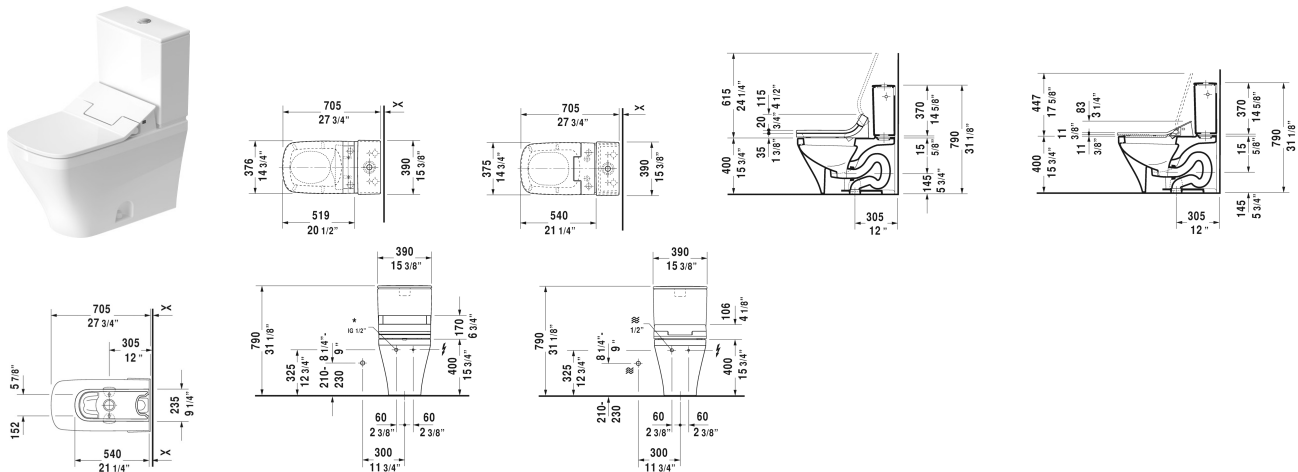

**DuraStyle Two-piece toilet for SensoWash® # 216051..00 / 216051..85 / 216051..00 / 216051..85**

< 14 1/8" Inch >

Two-piece toilet for SensoWash®	Dimension	Weight	Order number
(without tank), syphonic, only in combination with SensoWash, 12" rough-in, connecting elements for SensoWash with concealed connections included, vertical outlet, cUPC® listed*			
<b>Colors</b>			
00 White 20 HygieneGlaze (an antibacterial ceramic glaze that provides almost indefinite effectiveness)			
<b>Variant</b>			
◆ 1.32/0.92 gpf, ADA height	14 1/8" x 27 1/2" Inch	92 lb	216051..00
◆ 1.28 gpf, ADA height	14 1/8" x 27 1/2" Inch	92 lb	216051..85
◆ 1.32/0.92 gpf, ADA height	14 1/8" x 27 1/2" Inch	92 lb	216051..00
◆ 1.28 gpf, ADA height	14 1/8" x 27 1/2" Inch	92 lb	216051..85
Sanitary ceramics with the special WonderGliss surface finish will remain clean and attractive-looking for a long time to come. When ordering WonderGliss please add a "1" as eleventh digit to the model number.			
<b>Accessory for ceramics</b>			
Tank for bottom left supply, cUPC® listed*	15 3/8" x 6 3/4" Inch	30 lb	093520
Mounting set for One-Piece and Two-Piece toilets, outlet 3/8" - male thread, wall connection 1/2" - female thread, 1/2", North American version	17 3/4" Inch	1.1 lb	001417
<b>Suitable products</b>			