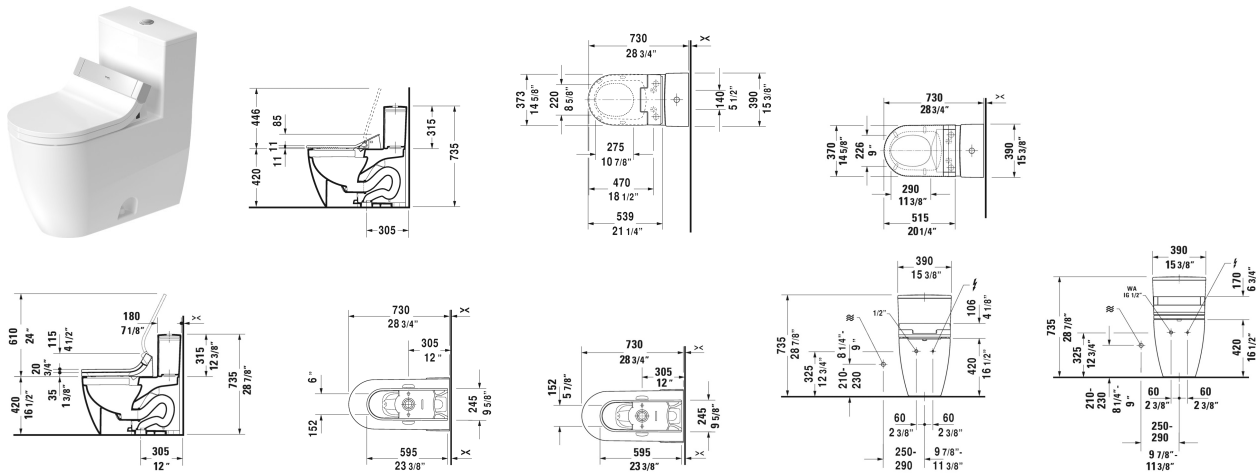

ME by Starck One-Piece toilet Duravit Rimless for SensoWash®
 # 217351..01 / 217351..85 / 217351..01 / 217351..85

< 14 1/8" Inch >

| One-Piece toilet Duravit Rimless for SensoWash® | Dimension | Weight | Order number |
|--|------------------------|--------|--------------|
| rimless, connecting elements for SensoWash with concealed connections included, syphonic, 12" rough-in, only in combination with SensoWash, vertical outlet, cUPC® listed* | | | |
| Colors | | | |
| 00 White 20 HygieneGlaze (an antibacterial ceramic glaze that provides almost indefinite effectiveness) | | | |
| Variant | | | |
| ◆ 1.32/0.92 gpf, with dual flush mechanism, ADA height | 14 1/8" x 28 3/4" Inch | 153 lb | 217351..01 |
| ◆ 1.28 gpf, with single flush piston valve, top flush, ADA height | 14 1/8" x 28 3/4" Inch | 153 lb | 217351..85 |
| ◆ 1.32/0.92 gpf, with dual flush mechanism, ADA height | 14 1/8" x 28 3/4" Inch | 153 lb | 217351..01 |
| ◆ 1.28 gpf, with single flush piston valve, top flush, ADA height | 14 1/8" x 28 3/4" Inch | 153 lb | 217351..85 |
| Sanitary ceramics with the special WonderGliss surface finish will remain clean and attractive-looking for a long time to come. When ordering WonderGliss please add a "1" as eleventh digit to the model number. | | | |
| Mounting set for One-Piece and Two-Piece toilets, outlet 3/8" - male thread, wall connection 1/2" - female thread, 1/2", North American version | 17 3/4" Inch | 1.1 lb | 001417 |
| Suitable products | | | |

All drawings contain the necessary measurements which are subject to standard tolerances. They are stated in inch & mm and are non-binding. Exact measurements, in particular for customized installation scenarios, can only be taken from the finished ceramic piece.