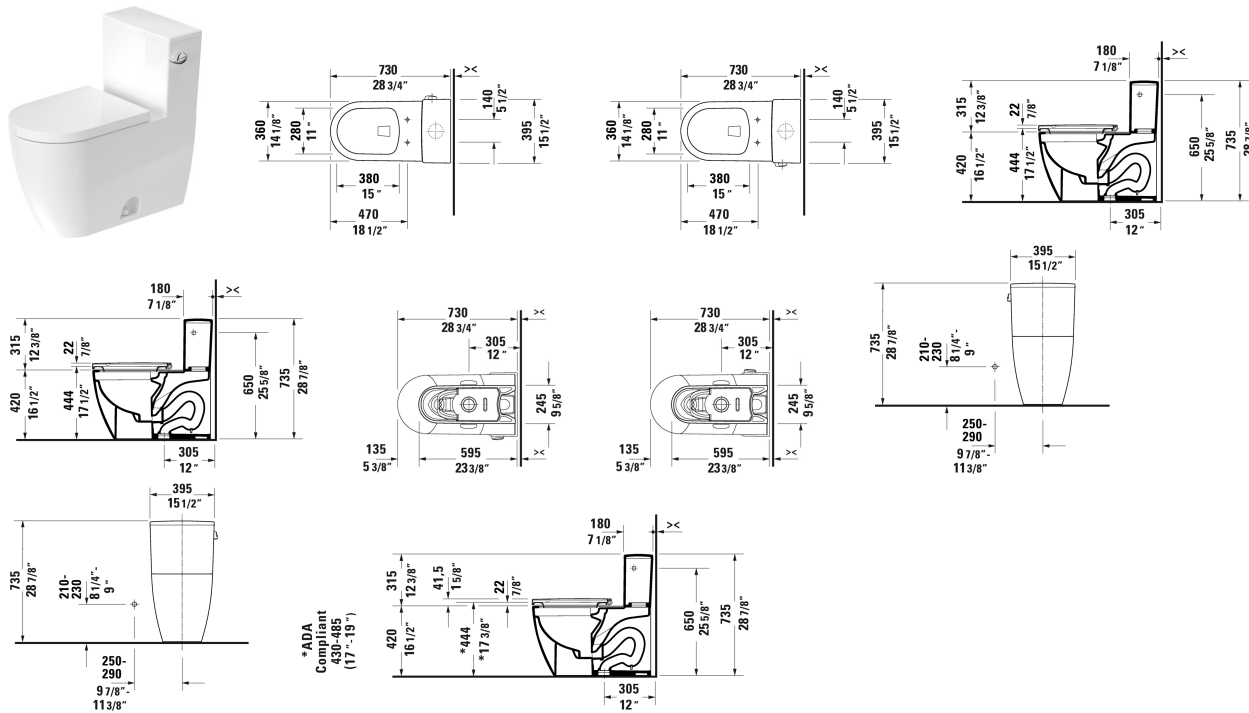

ME by Starck One-Piece toilet Duravit Rimless® ♿ # 218501..02
 / 218501..82 / 218501..02 / 218501..82

< 14 1/8" Inch >

*ADA Compliant 430-485 (17"-19")

One-Piece toilet Duravit Rimless®	Dimension	Weight	Order number
rimless, syphonic, 12" rough-in, vertical outlet, cUPC® listed*			
Colors			
00 White 20 HygieneGlaze (an antibacterial ceramic glaze that provides almost indefinite effectiveness)			
Variant			
♣ 1.28 gpf, with single flush mechanism with side lever left	14 1/8" x 28 3/4 Inch	147.7 lb	218501..02
♣ 1.28 gpf, with single flush mechanism with side lever right	14 1/8" x 28 3/4 Inch	147.7 lb	218501..82
♣ 1.28 gpf, with single flush mechanism with side lever left	14 1/8" x 28 3/4 Inch	147.7 lb	218501..02
♣ 1.28 gpf, with single flush mechanism with side lever right	14 1/8" x 28 3/4 Inch	147.7 lb	218501..82
Infobox			
* Complies with following standards: ASME A112.19.2/CSA B45.1			
Sanitary ceramics with the special WonderGliss surface finish will remain clean and attractive-looking for a long time to come. When ordering WonderGliss please add a "1" as eleventh digit to the model number.			

ME by Starck One-Piece toilet Duravit Rimless®  # 218501..02
/ 218501..82 / 218501..02 / 218501..82

|< 14 1/8" Inch >|

Mounting set for One-Piece and Two-Piece toilets, outlet 3/8" - male thread, wall connection 1/2" - female thread, 1/2", North American version	17 3/4" Inch	1.1 lb	001417
Suitable products			
Toilet seat ring elongated, open front, hinges plastic, without slow close,			006431
Toilet seat ring elongated, open front, hinges plastic, with slow close,			006439
Toilet seat and cover elongated, hinges stainless steel, without slow close,			002021
Toilet seat and cover elongated, hinges stainless steel, removable, with slow close,			002029