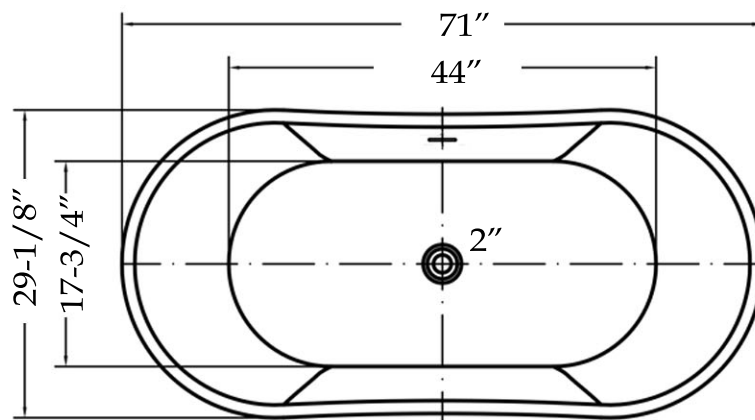

MAIDSTONE

www.MaidstoneSupply.com

Acrylic Contemporary Tub

Part No: 220QN71

Volume: 57 gal Weight: 86 lbs

Contact Maidstone for additional information and specifications. For complete warranty information and a list of dealers visit www.MaidstoneSupply.com. All products and specifications are subject to change without notice. Maidstone is not responsible for typographical and/or dimensional errors. Typographical errors are subject to correction.

Note: Rough-in dimensions may vary +/- 1/2" and are subject to change. No responsibility is assumed by Maidstone.