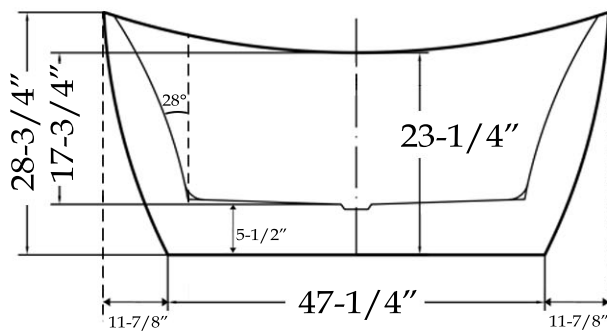

MAIDSTONE

www.MaidstoneSupply.com

Acrylic Contemporary Tub

Part No: 220QN71

Volume: 57 gal Weight: 86 lbs

Contact Maidstone for additional information and specifications. For complete warranty information and a list of dealers visit www.MaidstoneSupply.com. All products and specifications are subject to change without notice. Maidstone is not responsible for typographical and/or dimensional errors. Typographical errors are subject to correction.

Note: Rough-in dimensions may vary +/- 1/2" and are subject to change. No responsibility is assumed by Maidstone.