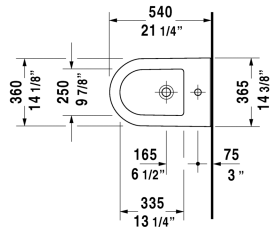

Darling New Bidet wall-mounted # 2249150000

| < 14 5/8" Inch > |

Bidet wall-mounted	Dimension	Weight	Order number
with overflow, with faucet deck, Durafix included			
Colors			
00 White			
Variant			
	14 5/8" x 21 1/4" Inch	45.2 lb	2249150000
Infobox			
Durafix for concealed installation is included, In-wall carrier required for installation			
Sanitary ceramics with the special WonderGliss surface finish will remain clean and attractive-looking for a long time to come. When ordering WonderGliss please add a "1" as eleventh digit to the model number.			
Geberit carrier for bidets	19 3/4" x 4" Inch	28.6 lb	111520
Siphon for bidet with extended outlet pipe	1 1/4" x 19 3/4" Inch	1.3 lb	005027
Hardware for wall-mounted bidet and wall-mounted toilet	Ø 1/2" x 7 1/8" Inch	0.4 lb	006500

All drawings contain the necessary measurements which are subject to standard tolerances. They are stated in inch & mm and are non-binding. Exact measurements, in particular for customized installation scenarios, can only be taken from the finished ceramic piece.