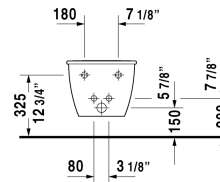

Darling New Bidet wall-mounted # 2249150000

| < 14 5/8" Inch > |

Bidet wall-mounted	Dimension	Weight	Order number
with overflow, with faucet deck, Durafix included			
Colors			
00 White			
Variant			
	14 5/8" x 21 1/4" Inch	45.2 lb	2249150000
Infobox			
Durafix for concealed installation is included, In-wall carrier required for installation			
Sanitary ceramics with the special WonderGliss surface finish will remain clean and attractive-looking for a long time to come. When ordering WonderGliss please add a "1" as eleventh digit to the model number.			
Geberit carrier for bidets	19 3/4" x 4" Inch	28.6 lb	111520
Siphon for bidet with extended outlet pipe	1 1/4" x 19 3/4" Inch	1.3 lb	005027
Hardware for wall-mounted bidet and wall-mounted toilet	Ø 1/2" x 7 1/8" Inch	0.4 lb	006500

All drawings contain the necessary measurements which are subject to standard tolerances. They are stated in inch & mm and are non-binding. Exact measurements, in particular for customized installation scenarios, can only be taken from the finished ceramic piece.