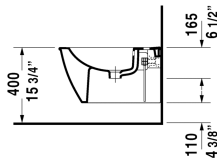

Darling New Bidet wall-mounted # 2249150000

| < 14 5/8" Inch > |

Bidet wall-mounted	Dimension	Weight	Order number
with overflow, with faucet deck, Durafix included			
Colors			
00 White			
Variant			
	14 5/8" x 21 1/4" Inch	45.2 lb	2249150000
Infobox			
Durafix for concealed installation is included, In-wall carrier required for installation			
Sanitary ceramics with the special WonderGliss surface finish will remain clean and attractive-looking for a long time to come. When ordering WonderGliss please add a "1" as eleventh digit to the model number.			
Geberit carrier for bidets	19 3/4" x 4" Inch	28.6 lb	111520
Siphon for bidet with extended outlet pipe	1 1/4" x 19 3/4" Inch	1.3 lb	005027
Hardware for wall-mounted bidet and wall-mounted toilet	Ø 1/2" x 7 1/8" Inch	0.4 lb	006500

All drawings contain the necessary measurements which are subject to standard tolerances. They are stated in inch & mm and are non-binding. Exact measurements, in particular for customized installation scenarios, can only be taken from the finished ceramic piece.