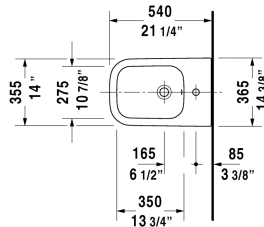

Happy D.2 Bidet wall-mounted # 225815..00

| < 14" Inch > |

Bidet wall-mounted	Dimension	Weight	Order number
with overflow, with faucet deck, overflow clip Chrome included, Durafix included, cUPC® listed*			
Colors			
00 White 13 Anthracite Matte			
Variant			
inside color White, outside color White	14" x 21 1/4" Inch	41 lb	225815..00
Infobox			
* Complies with following standards: ASME A112.19.2/CSA B45.1, Durafix for concealed installation is included, In-wall carrier required for installation			
Sanitary ceramics with the special WonderGliss surface finish will remain clean and attractive-looking for a long time to come. When ordering WonderGliss please add a "1" as eleventh digit to the model number.			
Siphon for bidet with extended outlet pipe	1 1/4" x 19 3/4" Inch	1.3 lb	005027
Geberit carrier for bidets	19 3/4" x 4" Inch	28.6 lb	111520
Hardware for wall-mounted bidet and wall-mounted toilet	Ø 1/2" x 7 1/8" Inch	0.4 lb	006500

All drawings contain the necessary measurements which are subject to standard tolerances. They are stated in inch & mm and are non-binding. Exact measurements, in particular for customized installation scenarios, can only be taken from the finished ceramic piece.