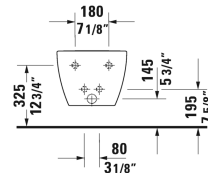

Happy D.2 Bidet wall-mounted # 225815..00

| < 14" Inch > |

Bidet wall-mounted	Dimension	Weight	Order number
with overflow, with faucet deck, overflow clip Chrome included, Durafix included, cUPC® listed*			
Colors			
00 White 13 Anthracite Matte			
Variant			
inside color White, outside color White	14" x 21 1/4" Inch	41 lb	225815..00
Infobox			
* Complies with following standards: ASME A112.19.2/CSA B45.1, Durafix for concealed installation is included, In-wall carrier required for installation			
Sanitary ceramics with the special WonderGliss surface finish will remain clean and attractive-looking for a long time to come. When ordering WonderGliss please add a "1" as eleventh digit to the model number.			
Siphon for bidet with extended outlet pipe	1 1/4" x 19 3/4" Inch	1.3 lb	005027
Geberit carrier for bidets	19 3/4" x 4" Inch	28.6 lb	111520
Hardware for wall-mounted bidet and wall-mounted toilet	Ø 1/2" x 7 1/8" Inch	0.4 lb	006500

All drawings contain the necessary measurements which are subject to standard tolerances. They are stated in inch & mm and are non-binding. Exact measurements, in particular for customized installation scenarios, can only be taken from the finished ceramic piece.