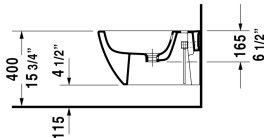

Happy D.2 Bidet wall-mounted # 225815..00

| < 14" Inch > |

Bidet wall-mounted	Dimension	Weight	Order number
with overflow, with faucet deck, overflow clip Chrome included, Durafix included, cUPC® listed*			
Colors			
00 White 13 Anthracite Matte			
Variant			
inside color White, outside color White	14" x 21 1/4" Inch	41 lb	225815..00
Infobox			
* Complies with following standards: ASME A112.19.2/CSA B45.1, Durafix for concealed installation is included, In-wall carrier required for installation			
Sanitary ceramics with the special WonderGliss surface finish will remain clean and attractive-looking for a long time to come. When ordering WonderGliss please add a "1" as eleventh digit to the model number.			
Siphon for bidet with extended outlet pipe	1 1/4" x 19 3/4" Inch	1.3 lb	005027
Geberit carrier for bidets	19 3/4" x 4" Inch	28.6 lb	111520
Hardware for wall-mounted bidet and wall-mounted toilet	Ø 1/2" x 7 1/8" Inch	0.4 lb	006500

All drawings contain the necessary measurements which are subject to standard tolerances. They are stated in inch & mm and are non-binding. Exact measurements, in particular for customized installation scenarios, can only be taken from the finished ceramic piece.