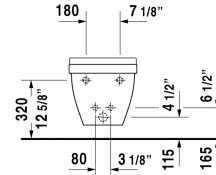

**Starck 3 Bidet wall-mounted # 2280150000**

| < 14 1/8" Inch > |

| Bidet wall-mounted   | Dimension              | Weight  | Order number |
|--|------------------------|---------|--------------|
| with overflow, with faucet deck, cUPC® listed*, Durafix included   |                        |         |              |
| <b>Colors</b>  |                        |         |              |
| 00 White   |                        |         |              |
| <b>Variant</b>   |                        |         |              |
|  | 14 1/8" x 21 1/4" Inch | 45.9 lb | 2280150000   |
| <b>Infobox</b>   |                        |         |              |
| Durafix for concealed installation is included, * Complies with following standards: ASME A112.19.2/CSA B45.1, In-wall carrier required for installation, Not available with WonderGliss |                        |         |              |
| Siphon for bidet with extended outlet pipe   | 1 1/4" x 19 3/4" Inch  | 1.3 lb  | 005027       |
| Geberit carrier for bidets   | 19 3/4" x 4" Inch      | 28.6 lb | 111520       |
| Hardware for wall-mounted bidet and wall-mounted toilet  | Ø 1/2" x 7 1/8" Inch   | 0.4 lb  | 006500       |

All drawings contain the necessary measurements which are subject to standard tolerances. They are stated in inch & mm and are non-binding. Exact measurements, in particular for customized installation scenarios, can only be taken from the finished ceramic piece.