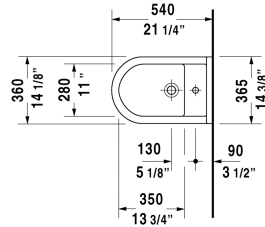

**Starck 3 Bidet wall-mounted # 2280150000**

| < 14 1/8" Inch > |

| Bidet wall-mounted   | Dimension              | Weight  | Order number |
|--|------------------------|---------|--------------|
| with overflow, with faucet deck, cUPC® listed*, Durafix included   |                        |         |              |
| <b>Colors</b>  |                        |         |              |
| 00 White   |                        |         |              |
| <b>Variant</b>   |                        |         |              |
|  | 14 1/8" x 21 1/4" Inch | 45.9 lb | 2280150000   |
| <b>Infobox</b>   |                        |         |              |
| Durafix for concealed installation is included, * Complies with following standards: ASME A112.19.2/CSA B45.1, In-wall carrier required for installation, Not available with WonderGliss |                        |         |              |
| Siphon for bidet with extended outlet pipe   | 1 1/4" x 19 3/4" Inch  | 1.3 lb  | 005027       |
| Geberit carrier for bidets   | 19 3/4" x 4" Inch      | 28.6 lb | 111520       |
| Hardware for wall-mounted bidet and wall-mounted toilet  | Ø 1/2" x 7 1/8" Inch   | 0.4 lb  | 006500       |

All drawings contain the necessary measurements which are subject to standard tolerances. They are stated in inch & mm and are non-binding. Exact measurements, in particular for customized installation scenarios, can only be taken from the finished ceramic piece.