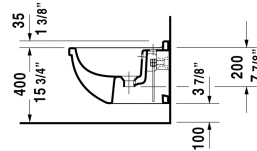

**Starck 3 Bidet wall-mounted # 2280150000**

| < 14 1/8" Inch > |

| Bidet wall-mounted   | Dimension              | Weight  | Order number |
|--|------------------------|---------|--------------|
| with overflow, with faucet deck, cUPC® listed*, Durafix included   |                        |         |              |
| <b>Colors</b>  |                        |         |              |
| 00 White   |                        |         |              |
| <b>Variant</b>   |                        |         |              |
|  | 14 1/8" x 21 1/4" Inch | 45.9 lb | 2280150000   |
| <b>Infobox</b>   |                        |         |              |
| Durafix for concealed installation is included, * Complies with following standards: ASME A112.19.2/CSA B45.1, In-wall carrier required for installation, Not available with WonderGliss |                        |         |              |
| Siphon for bidet with extended outlet pipe   | 1 1/4" x 19 3/4" Inch  | 1.3 lb  | 005027       |
| Geberit carrier for bidets   | 19 3/4" x 4" Inch      | 28.6 lb | 111520       |
| Hardware for wall-mounted bidet and wall-mounted toilet  | Ø 1/2" x 7 1/8" Inch   | 0.4 lb  | 006500       |

All drawings contain the necessary measurements which are subject to standard tolerances. They are stated in inch & mm and are non-binding. Exact measurements, in particular for customized installation scenarios, can only be taken from the finished ceramic piece.