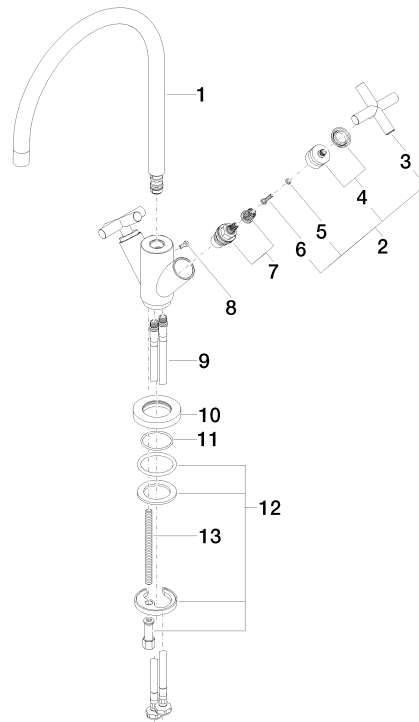

## TARA Single-hole mixer - Durabronz (23kt Gold)

22 815 892 Product version from 5/27/2021

- 9-1/4" Projection
- Swiveling spout 360°
- Aerated stream
- Total height 14-7/8"
- Height to aerator/spout outlet 8-5/8"
- 1-3/8" hole diameter
- 2 x pressure hose with 3/8" compression fitting
- Water flow rate limited to max. 1.5 gpm
- lead-free
- This product can help a building meet the requirements of Green Building Rating Systems, e.g. LEED®, BREEAM®, DGNB

## TARA Single-hole mixer - Durabross (23kt Gold)

---

22 815 892 Product version from 5/27/2021

## TARA Single-hole mixer - Durabronz (23kt Gold)

22 815 892 Product version from 5/27/2021

Parts for other finishes can be found here: [Chrome](#)

### Spare parts list

Number	Item Number	Designation	Number of units	Lead time
1	90 28 22 226 02-09	spout	1	40
2	90 20 89 010 10-09	handle	2	-
Spare part can no longer be ordered, please order the replacement item				
3	09 20 89 010-09	handle	2	40
4	90 12 12 007 00-09	base	2	40
5	90 30 11 029 00 90	disc	2	2
6	90 30 30 075 00 90	screw	2	2
7	90 90 03 151 00 90	top	2	2
8	09 30 30 054 90	screw	1	2
9	04 30 04 106 00 90	hose	2	2
10	09 28 10 132-09	ring	1	40
11	09 14 10 134 90	seal	1	2
12	04 30 11 038 00 90	fixing set	1	2
13	09 31 11 012 90	pin	1	2