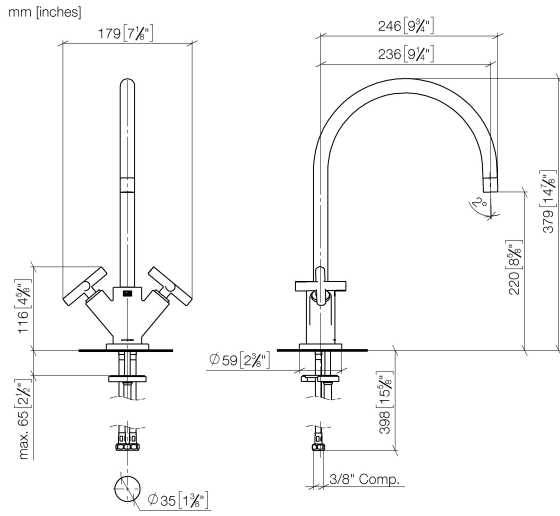

## TARA Single-hole mixer - Durabronz (23kt Gold)

22 815 892 Product version from 5/27/2021

- 9-1/4" Projection
- Swiveling spout 360°
- Aerated stream
- Total height 14-7/8"
- Height to aerator/spout outlet 8-5/8"
- 1-3/8" hole diameter
- 2 x pressure hose with 3/8" compression fitting
- Water flow rate limited to max. 1.5 gpm
- lead-free
- This product can help a building meet the requirements of Green Building Rating Systems, e.g. LEED®, BREEAM®, DGNB

## TARA Single-hole mixer - Durabronz (23kt Gold)

22 815 892 Product version from 5/27/2021

## TARA Single-hole mixer - Durabross (23kt Gold)

---

22 815 892 Product version from 5/27/2021

### Spare parts list

Number	Item Number	Designation	Number of units	Lead time
1	90 28 22 226 02-09	spout	1	40
2	90 20 89 010 10-09	handle	2	-
Spare part can no longer be ordered, please order the replacement item				
3	09 20 89 010-09	handle	2	40
4	90 12 12 007 00-09	base	2	40
5	90 30 11 029 00 90	disc	2	2
6	90 30 30 075 00 90	screw	2	2
7	90 90 03 151 00 90	top	2	2
8	09 30 30 054 90	screw	1	2
9	04 30 04 106 00 90	hose	2	2
10	09 28 10 132-09	ring	1	40
11	09 14 10 134 90	seal	1	2
12	04 30 11 038 00 90	fixing set	1	2
13	09 31 11 012 90	pin	1	2