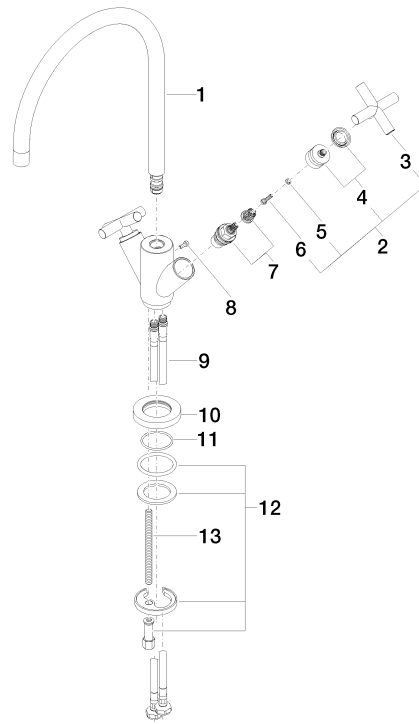

## TARA Single-hole mixer - Brushed Durabross (23kt Gold)

22 815 892 Product version from 5/27/2021

- 9-1/4" Projection
- Swiveling spout 360°
- Aerated stream
- Total height 14-7/8"
- Height to aerator/spout outlet 8-5/8"
- 1-3/8" hole diameter
- 2 x pressure hose with 3/8" compression fitting
- Water flow rate limited to max. 1.5 gpm
- lead-free
- This product can help a building meet the requirements of Green Building Rating Systems, e.g. LEED®, BREEAM®, DGNB

## TARA Single-hole mixer - Brushed Durabronz (23kt Gold)

---

22 815 892 Product version from 5/27/2021

### Certificates

---

IAPMO\_N-4

IAPMO\_6

**TARA Single-hole mixer - Brushed Durabronz (23kt Gold)**

22 815 892 Product version from 5/27/2021

Parts for other finishes can be found here: [Chrome](#)

**Spare parts list**

Number	Item Number	Designation	Number of units	Lead time
1	90 28 22 226 02-28	spout	1	20
2	90 20 89 010 10-28	handle	2	20
3	09 20 89 010-28	handle	2	60
4	90 12 12 007 00-28	base	2	20
5	90 30 11 029 00 90	disc	2	2
6	90 30 30 075 00 90	screw	2	2
7	90 90 03 151 00 90	top	2	2
8	09 30 30 054 90	screw	1	2
9	04 30 04 106 00 90	hose	2	2
10	09 28 10 132-28	ring	1	20
11	09 14 10 134 90	seal	1	2
12	04 30 11 038 00 90	fixing set	1	2
13	09 31 11 012 90	pin	1	2