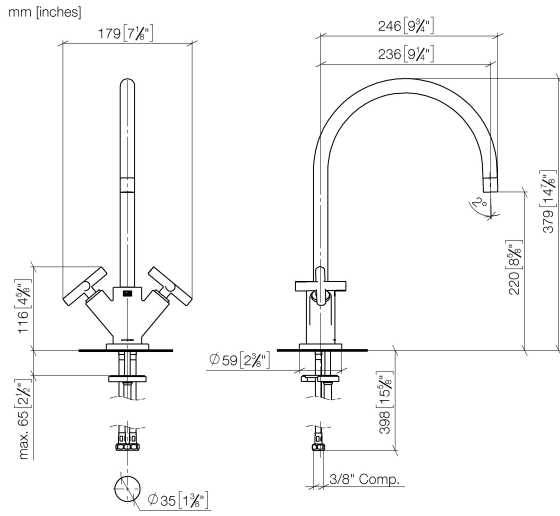

## TARA Single-hole mixer - Brushed Durabross (23kt Gold)

22 815 892 Product version from 5/27/2021

- 9-1/4" Projection
- Swiveling spout 360°
- Aerated stream
- Total height 14-7/8"
- Height to aerator/spout outlet 8-5/8"
- 1-3/8" hole diameter
- 2 x pressure hose with 3/8" compression fitting
- Water flow rate limited to max. 1.5 gpm
- lead-free
- This product can help a building meet the requirements of Green Building Rating Systems, e.g. LEED®, BREEAM®, DGNB

### Recommended article

**AIR SWITCH operating button, trim parts only - Brushed Durabross (23kt Gold)**

10 713 970-28

## TARA Single-hole mixer - Brushed Durabron (23kt Gold)

22 815 892 Product version from 5/27/2021

Number	Item Number	Designation	Number of units	Lead time
1	90 28 22 226 02-28	spout	1	20
2	90 20 89 010 10-28	handle	2	20
3	09 20 89 010-28	handle	2	60
4	90 12 12 007 00-28	base	2	20
5	90 30 11 029 00 90	disc	2	2
6	90 30 30 075 00 90	screw	2	2
7	90 90 03 151 00 90	top	2	2
8	09 30 30 054 90	screw	1	2
9	04 30 04 106 00 90	hose	2	2
10	09 28 10 132-28	ring	1	20
11	09 14 10 134 90	seal	1	2
12	04 30 11 038 00 90	fixing set	1	2
13	09 31 11 012 90	pin	1	2