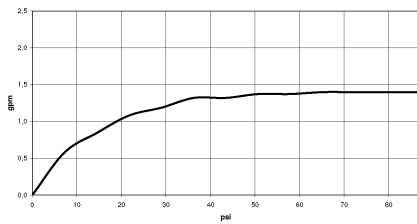

## TARA Single-hole mixer - Brushed Durabross (23kt Gold)

22 815 892 Product version from 5/27/2021

- 9-1/4" Projection
- Swiveling spout 360°
- Aerated stream
- Total height 14-7/8"
- Height to aerator/spout outlet 8-5/8"
- 1-3/8" hole diameter
- 2 x pressure hose with 3/8" compression fitting
- Water flow rate limited to max. 1.5 gpm
- lead-free
- This product can help a building meet the requirements of Green Building Rating Systems, e.g. LEED®, BREEAM®, DGNB

### Flow rate chart