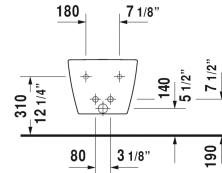

**ME by Starck Bidet wall-mounted # 228815..00**

| &lt; 14 3/8" Inch &gt; |

Bidet wall-mounted	Dimension	Weight	Order number
with overflow, with faucet deck, Durafix included			
<b>Colors</b>			
00 White 32 White Satin Matte			
<b>Variant</b>			
	14 3/8" x 22 1/2" Inch	46.3 lb	228815..00
<b>Infobox</b>			
Durafix for concealed installation is included, In-wall carrier required for installation			
Sanitary ceramics with the special WonderGliss surface finish will remain clean and attractive-looking for a long time to come. When ordering WonderGliss please add a "1" as eleventh digit to the model number.			
Geberit carrier for bidets	19 3/4" x 4" Inch	28.6 lb	111520
Siphon for bidet with extended outlet pipe	1 1/4" x 19 3/4" Inch	1.3 lb	005027
Hardware for wall-mounted bidet and wall-mounted toilet	Ø 1/2" x 7 1/8" Inch	0.4 lb	006500

All drawings contain the necessary measurements which are subject to standard tolerances. They are stated in inch & mm and are non-binding. Exact measurements, in particular for customized installation scenarios, can only be taken from the finished ceramic piece.