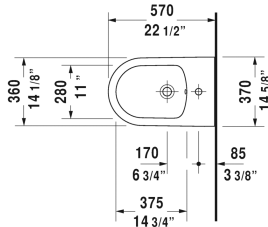

**ME by Starck Bidet wall-mounted # 228815..00**

| &lt; 14 3/8" Inch &gt; |

Bidet wall-mounted	Dimension	Weight	Order number
with overflow, with faucet deck, Durafix included			
<b>Colors</b>			
00 White 32 White Satin Matte			
<b>Variant</b>			
	14 3/8" x 22 1/2" Inch	46.3 lb	228815..00
<b>Infobox</b>			
Durafix for concealed installation is included, In-wall carrier required for installation			
Sanitary ceramics with the special WonderGliss surface finish will remain clean and attractive-looking for a long time to come. When ordering WonderGliss please add a "1" as eleventh digit to the model number.			
Geberit carrier for bidets	19 3/4" x 4" Inch	28.6 lb	111520
Siphon for bidet with extended outlet pipe	1 1/4" x 19 3/4" Inch	1.3 lb	005027
Hardware for wall-mounted bidet and wall-mounted toilet	Ø 1/2" x 7 1/8" Inch	0.4 lb	006500

All drawings contain the necessary measurements which are subject to standard tolerances. They are stated in inch & mm and are non-binding. Exact measurements, in particular for customized installation scenarios, can only be taken from the finished ceramic piece.