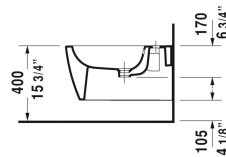

**ME by Starck Bidet wall-mounted # 228815..00**

| &lt; 14 3/8" Inch &gt; |

Bidet wall-mounted	Dimension	Weight	Order number
with overflow, with faucet deck, Durafix included			
<b>Colors</b>			
00 White 32 White Satin Matte			
<b>Variant</b>			
	14 3/8" x 22 1/2" Inch	46.3 lb	228815..00
<b>Infobox</b>			
Durafix for concealed installation is included, In-wall carrier required for installation			
Sanitary ceramics with the special WonderGliss surface finish will remain clean and attractive-looking for a long time to come. When ordering WonderGliss please add a "1" as eleventh digit to the model number.			
Geberit carrier for bidets	19 3/4" x 4" Inch	28.6 lb	111520
Siphon for bidet with extended outlet pipe	1 1/4" x 19 3/4" Inch	1.3 lb	005027
Hardware for wall-mounted bidet and wall-mounted toilet	Ø 1/2" x 7 1/8" Inch	0.4 lb	006500

All drawings contain the necessary measurements which are subject to standard tolerances. They are stated in inch & mm and are non-binding. Exact measurements, in particular for customized installation scenarios, can only be taken from the finished ceramic piece.