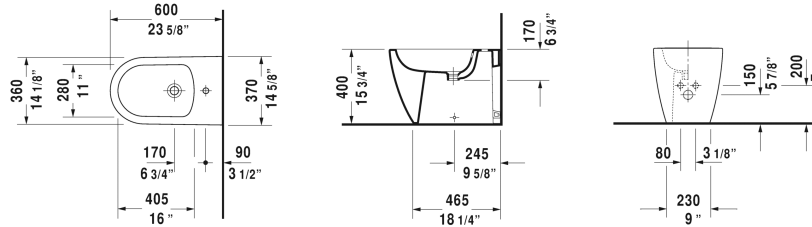

**ME by Starck Bidet floorstanding # 228910..00**

| < 14 5/8" Inch > |

Bidet floorstanding	Dimension	Weight	Order number
back-to-wall, with overflow, with faucet deck, hardware included			
<b>Colors</b>			
00 White 32 White Satin Matte			
<b>Variant</b>			
	14 5/8" x 23 5/8" Inch	59.2 lb	228910..00
Sanitary ceramics with the special WonderGliss surface finish will remain clean and attractive-looking for a long time to come. When ordering WonderGliss please add a "1" as eleventh digit to the model number.			
Siphon for bidet with extended outlet pipe	1 1/4" x 19 3/4" Inch	1.3 lb	005027

*All drawings contain the necessary measurements which are subject to standard tolerances. They are stated in inch & mm and are non-binding. Exact measurements, in particular for customized installation scenarios, can only be taken from the finished ceramic piece.*