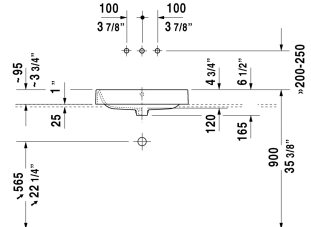

Happy D.2 Washbowl # 2314600000

< 23 5/8" Inch >

Washbowl	Dimension	Weight	Order number
ground, with overflow, without faucet deck, hardware included, overflow clip Chrome included, cUPC® listed*, 23 5/8" Inch			
Colors			
00 White			
Variant			
☒	23 5/8" x 15 3/4" Inch	30 lb	2314600000
Infobox			
* Complies with following standards: ASME A112.19.2/CSA B45.1			
Sanitary ceramics with the special WonderGliss surface finish will remain clean and attractive-looking for a long time to come. When ordering WonderGliss please add a "1" as eleventh digit to the model number.			
Push button drain assembly for washbasins with overflow	2" Inch	0.8 lb	005052
Suitable products			
Vanity unit for console wall-mounted 1 pull-out compartment, for above-counter basin Happy D.2, 39 3/8" x 21 5/8" Inch	39 3/8" x 21 5/8" Inch		HP4941
Vanity unit for console wall-mounted 2 drawers, upper drawer including cut-out for siphon and siphon cover, for above-counter basin Happy D.2, 39 3/8" x 21 5/8" Inch	39 3/8" x 21 5/8" Inch		HP4971
Vanity unit for console wall-mounted 1 pull-out compartment, for above-counter basin Happy D.2, 51 1/8" x 21 5/8" Inch	51 1/8" x 21 5/8" Inch		HP4942 L/M/R

All drawings contain the necessary measurements which are subject to standard tolerances. They are stated in inch & mm and are non-binding. Exact measurements, in particular for customized installation scenarios, can only be taken from the finished ceramic piece.