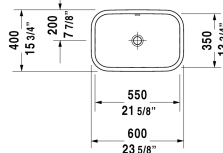

Happy D.2 Washbowl # 2314600000

< 23 5/8" Inch >

Washbowl	Dimension	Weight	Order number
ground, with overflow, without faucet deck, hardware included, overflow clip Chrome included, cUPC® listed*, 23 5/8" Inch			
Colors			
00 White			
Variant			
☒	23 5/8" x 15 3/4" Inch	30 lb	2314600000
Infobox			
* Complies with following standards: ASME A112.19.2/CSA B45.1			
Sanitary ceramics with the special WonderGliss surface finish will remain clean and attractive-looking for a long time to come. When ordering WonderGliss please add a "1" as eleventh digit to the model number.			
Push button drain assembly for washbasins with overflow	2" Inch	0.8 lb	005052
Suitable products			
Vanity unit for console wall-mounted 1 pull-out compartment, for above-counter basin Happy D.2, 39 3/8" x 21 5/8" Inch	39 3/8" x 21 5/8" Inch		HP4941
Vanity unit for console wall-mounted 2 drawers, upper drawer including cut-out for siphon and siphon cover, for above-counter basin Happy D.2, 39 3/8" x 21 5/8" Inch	39 3/8" x 21 5/8" Inch		HP4971
Vanity unit for console wall-mounted 1 pull-out compartment, for above-counter basin Happy D.2, 51 1/8" x 21 5/8" Inch	51 1/8" x 21 5/8" Inch		HP4942 L/M/R