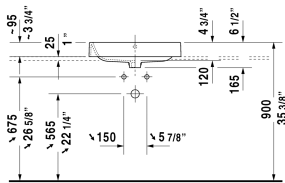

Happy D.2 Washbowl # 2314600000

< 23 5/8" Inch >

Washbowl	Dimension	Weight	Order number
ground, with overflow, without faucet deck, hardware included, overflow clip Chrome included, cUPC® listed*, 23 5/8" Inch			
Colors			
00 White			
Variant			
☒	23 5/8" x 15 3/4" Inch	30 lb	2314600000
Infobox			
* Complies with following standards: ASME A112.19.2/CSA B45.1			
Sanitary ceramics with the special WonderGliss surface finish will remain clean and attractive-looking for a long time to come. When ordering WonderGliss please add a "1" as eleventh digit to the model number.			
Push button drain assembly for washbasins with overflow	2" Inch	0.8 lb	005052
Suitable products			
Vanity unit for console wall-mounted 1 pull-out compartment, for above-counter basin Happy D.2, 39 3/8" x 21 5/8" Inch	39 3/8" x 21 5/8" Inch		HP4941
Vanity unit for console wall-mounted 2 drawers, upper drawer including cut-out for siphon and siphon cover, for above-counter basin Happy D.2, 39 3/8" x 21 5/8" Inch	39 3/8" x 21 5/8" Inch		HP4971
Vanity unit for console wall-mounted 1 pull-out compartment, for above-counter basin Happy D.2, 51 1/8" x 21 5/8" Inch	51 1/8" x 21 5/8" Inch		HP4942 L/M/R

All drawings contain the necessary measurements which are subject to standard tolerances. They are stated in inch & mm and are non-binding. Exact measurements, in particular for customized installation scenarios, can only be taken from the finished ceramic piece.