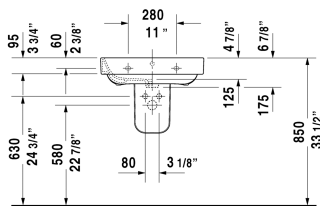

Happy D.2 Washbasin # 2316600000 / 2316600030

| < 23 5/8" Inch > |

Washbasin	Dimension	Weight	Order number
with overflow, with faucet deck, overflow clip Chrome included, underside fully glazed, hardware included, wall-mounted, 23 5/8" Inch			
Colors			
00 White			
Variant			
●	23 5/8" x 18 3/4" Inch	43 lb	2316600000
● ● ●	23 5/8" x 18 3/4" Inch	43 lb	2316600030
Sanitary ceramics with the special WonderGliss surface finish will remain clean and attractive-looking for a long time to come. When ordering WonderGliss please add a "1" as eleventh digit to the model number.			
Suitable products			
Siphon cover for # 231680, 231665, 231660,			085828
Pedestal for # 231680, 231665, 231660,			085827

All drawings contain the necessary measurements which are subject to standard tolerances. They are stated in inch & mm and are non-binding. Exact measurements, in particular for customized installation scenarios, can only be taken from the finished ceramic piece.