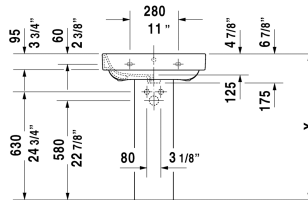

Happy D.2 Washbasin # 2316600000 / 2316600030

| < 23 5/8" Inch > |

Washbasin	Dimension	Weight	Order number
with overflow, with faucet deck, overflow clip Chrome included, underside fully glazed, hardware included, wall-mounted, 23 5/8" Inch			
Colors			
00 White			
Variant			
●	23 5/8" x 18 3/4" Inch	43 lb	2316600000
● ● ●	23 5/8" x 18 3/4" Inch	43 lb	2316600030
Sanitary ceramics with the special WonderGliss surface finish will remain clean and attractive-looking for a long time to come. When ordering WonderGliss please add a "1" as eleventh digit to the model number.			
Suitable products			
Siphon cover for # 231680, 231665, 231660,			085828
Pedestal for # 231680, 231665, 231660,			085827

All drawings contain the necessary measurements which are subject to standard tolerances. They are stated in inch & mm and are non-binding. Exact measurements, in particular for customized installation scenarios, can only be taken from the finished ceramic piece.