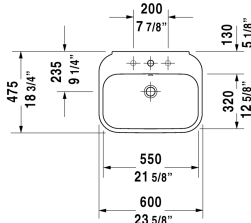

Happy D.2 Washbasin # 2316600000 / 2316600030

| < 23 5/8" Inch > |

Washbasin	Dimension	Weight	Order number
with overflow, with faucet deck, overflow clip Chrome included, underside fully glazed, hardware included, wall-mounted, 23 5/8" Inch			
Colors			
00 White			
Variant			
●	23 5/8" x 18 3/4" Inch	43 lb	2316600000
● ● ●	23 5/8" x 18 3/4" Inch	43 lb	2316600030
Sanitary ceramics with the special WonderGliss surface finish will remain clean and attractive-looking for a long time to come. When ordering WonderGliss please add a "1" as eleventh digit to the model number.			
Suitable products			
Siphon cover for # 231680, 231665, 231660,			085828
Pedestal for # 231680, 231665, 231660,			085827

All drawings contain the necessary measurements which are subject to standard tolerances. They are stated in inch & mm and are non-binding. Exact measurements, in particular for customized installation scenarios, can only be taken from the finished ceramic piece.