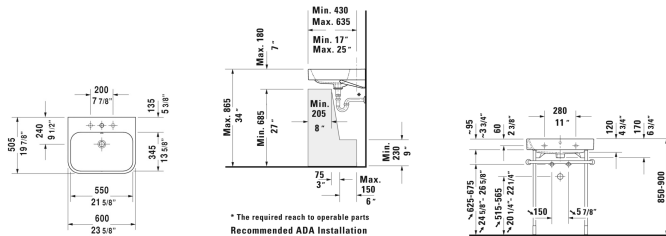

Happy D.2 Furniture washbasin ☺ # 2318600000 / 2318600030

< 23 5/8" Inch >

Furniture washbasin	Dimension	Weight	Order number
with overflow, with faucet deck, overflow clip Chrome included, wall-mounted, hardware included, 23 5/8" Inch			
Colors			
00 White			
Variant			
●	23 5/8" x 19 7/8" Inch	39.5 lb	2318600000
● ● ●	23 5/8" x 19 7/8" Inch	39.5 lb	2318600030
Infobox			
Washbasin is not ADA compliant in combination with pedestal, siphon cover or metal console			
Sanitary ceramics with the special WonderGliss surface finish will remain clean and attractive-looking for a long time to come. When ordering WonderGliss please add a "1" as eleventh digit to the model number.			
Space-saving siphon	1 1/4" Inch	0.9 lb	005076
Design Siphon		3.3 lb	005036
Suitable products			
Vanity unit wall-mounted 2 drawers, upper drawer including cut-out for siphon and siphon cover, for Happy D.2 # 231860 (not ground), 22 5/8" x 18 7/8" Inch	22 5/8" x 18 7/8" Inch		H26363
Vanity unit floorstanding 2 drawers, upper drawer including cut-out for siphon and siphon cover, for Happy D.2 # 231860 (not ground), 22 5/8" x 18 7/8" Inch	22 5/8" x 18 7/8" Inch		H26371
Metal console Chrome, height adjustable +2", for washbasin # 231860,			003028

All drawings contain the necessary measurements which are subject to standard tolerances. They are stated in inch & mm and are non-binding. Exact measurements, in particular for customized installation scenarios, can only be taken from the finished ceramic piece.