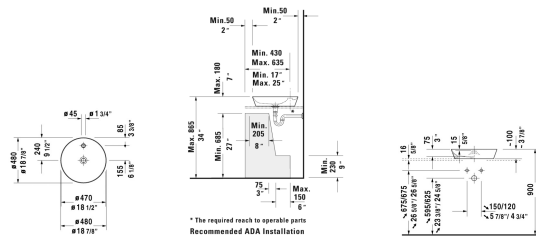

Cape Cod Washbowl ⚡ # 232848..00 / 232848..00 / 232848..00

| < ø 18 7/8" Inch > |

Washbowl	Dimension	Weight	Order number
with interior faucet deck, without overflow, hardware included, ø 18 7/8" Inch			
Colors			
00 White 26 White/White Satin Matte 32 White Satin Matte			
Variant			
● inside color White, outside color White	ø 18 7/8" Inch	13.5 lb	232848..00
● inside color White, outside color White Satin Matte	ø 18 7/8" Inch	13.5 lb	232848..00
● inside color White Satin Matte, outside color White Satin Matte ø 18 7/8" Inch		13.5 lb	232848..00
Infobox			
Made of DuraCeram, Duravit recommends the following faucets for # 232848: Hansgrohe Metris 110 # 31080001 and # 31080821, Metris 200 # 31183001 and # 31183821			
Sanitary ceramics with the special WonderGliss surface finish will remain clean and attractive-looking for a long time to come. When ordering WonderGliss please add a "1" as eleventh digit to the model number.			
Slotted waste for washbasins without overflow	2" Inch	0.7 lb	005024
Design Siphon		3.3 lb	005036
Suitable products			
Vanity unit floorstanding 1 console, 1 furniture with doors and shelf elements laterally, 44 1/8" x 22 1/2" Inch	44 1/8" x 22 1/2" Inch		CC9533
Vanity unit wall-mounted 2 drawers, upper drawer including cut-out for siphon and siphon cover, countertop including one cut-out, for 1 above-counter basin centered, 31 1/2" x 21 5/8" Inch	31 1/2" x 21 5/8" Inch		KT6654
Vanity unit wall-mounted 1 pull-out compartment, countertop including one cut-out, for 1 above-counter basin centered, 39 3/8" x 21 5/8" Inch	39 3/8" x 21 5/8" Inch		KT6695

All drawings contain the necessary measurements which are subject to standard tolerances. They are stated in inch & mm and are non-binding. Exact measurements, in particular for customized installation scenarios, can only be taken from the finished ceramic piece.