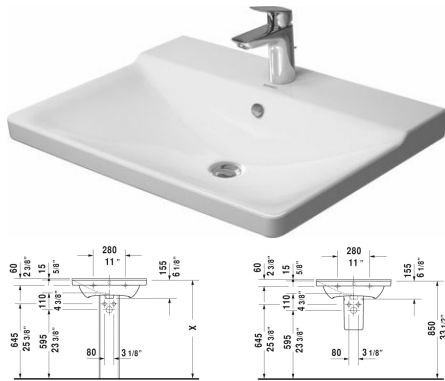

P3 Comforts Furniture washbasin & # 2332650000 / 2332650030 / 2332650060

< 25 5/8" Inch >

Furniture washbasin	Dimension	Weight	Order number
with overflow, with faucet deck, overflow clip Chrome included, underside fully glazed, hardware included, wall-mounted, 25 5/8" Inch			
Colors			
00 White			
Variant			
●	25 5/8" x 19 5/8" Inch	37.9 lb	2332650000
●●●	25 5/8" x 19 5/8" Inch	37.9 lb	2332650030
⊗	25 5/8" x 19 5/8" Inch	37.9 lb	2332650060
Infobox			
Washbasin is not ADA compliant in combination with pedestal, siphon cover or metal console			
Sanitary ceramics with the special WonderGliss surface finish will remain clean and attractive-looking for a long time to come. When ordering WonderGliss please add a "1" as eleventh digit to the model number.			
Space-saving siphon	1 1/4" Inch	0.9 lb	005076
Suitable products			
Vanity unit wall-mounted 1 pull-out compartment, for P3 Comforts # 233265, 24 3/8" x 19" Inch	24 3/8" x 19" Inch		LC6144
Vanity unit wall-mounted 2 drawers, upper drawer including cut-out for siphon and siphon cover, for P3 Comforts # 233265, 24 3/8" x 19" Inch	24 3/8" x 19" Inch		LC6244
Vanity unit floorstanding 2 pull-out compartments, for P3 Comforts # 233265, 24 3/8" x 19" Inch	24 3/8" x 19" Inch		LC6600