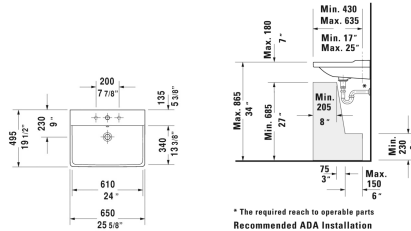

P3 Comforts Furniture washbasin & # 2332650000 / 2332650030 / 2332650060

< 25 5/8" Inch >

Furniture washbasin	Dimension	Weight	Order number
with overflow, with faucet deck, overflow clip Chrome included, underside fully glazed, hardware included, wall-mounted, 25 5/8" Inch			
Colors			
00 White			
Variant			
●	25 5/8" x 19 5/8" Inch	37.9 lb	2332650000
●●●	25 5/8" x 19 5/8" Inch	37.9 lb	2332650030
⊗	25 5/8" x 19 5/8" Inch	37.9 lb	2332650060
Infobox			
Washbasin is not ADA compliant in combination with pedestal, siphon cover or metal console			
Sanitary ceramics with the special WonderGliss surface finish will remain clean and attractive-looking for a long time to come. When ordering WonderGliss please add a "1" as eleventh digit to the model number.			
Space-saving siphon	1 1/4" Inch	0.9 lb	005076
Suitable products			
Vanity unit wall-mounted 1 pull-out compartment, for P3 Comforts # 233265, 24 3/8" x 19" Inch	24 3/8" x 19" Inch		LC6144
Vanity unit wall-mounted 2 drawers, upper drawer including cut-out for siphon and siphon cover, for P3 Comforts # 233265, 24 3/8" x 19" Inch	24 3/8" x 19" Inch		LC6244
Vanity unit floorstanding 2 pull-out compartments, for P3 Comforts # 233265, 24 3/8" x 19" Inch	24 3/8" x 19" Inch		LC6600

All drawings contain the necessary measurements which are subject to standard tolerances. They are stated in inch & mm and are non-binding. Exact measurements, in particular for customized installation scenarios, can only be taken from the finished ceramic piece.