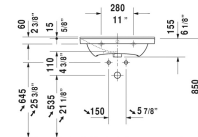

P3 Comforts Furniture washbasin & # 2332650000 / 2332650030 / 2332650060

< 25 5/8" Inch >

Furniture washbasin	Dimension	Weight	Order number
with overflow, with faucet deck, overflow clip Chrome included, underside fully glazed, hardware included, wall-mounted, 25 5/8" Inch			
Colors			
00 White			
Variant			
●	25 5/8" x 19 5/8" Inch	37.9 lb	2332650000
●●●	25 5/8" x 19 5/8" Inch	37.9 lb	2332650030
⊗	25 5/8" x 19 5/8" Inch	37.9 lb	2332650060
Infobox			
Washbasin is not ADA compliant in combination with pedestal, siphon cover or metal console			
Sanitary ceramics with the special WonderGliss surface finish will remain clean and attractive-looking for a long time to come. When ordering WonderGliss please add a "1" as eleventh digit to the model number.			
Space-saving siphon	1 1/4" Inch	0.9 lb	005076
Suitable products			
Vanity unit wall-mounted 1 pull-out compartment, for P3 Comforts # 233265, 24 3/8" x 19" Inch	24 3/8" x 19" Inch		LC6144
Vanity unit wall-mounted 2 drawers, upper drawer including cut-out for siphon and siphon cover, for P3 Comforts # 233265, 24 3/8" x 19" Inch	24 3/8" x 19" Inch		LC6244
Vanity unit floorstanding 2 pull-out compartments, for P3 Comforts # 233265, 24 3/8" x 19" Inch	24 3/8" x 19" Inch		LC6600

All drawings contain the necessary measurements which are subject to standard tolerances. They are stated in inch & mm and are non-binding. Exact measurements, in particular for customized installation scenarios, can only be taken from the finished ceramic piece.