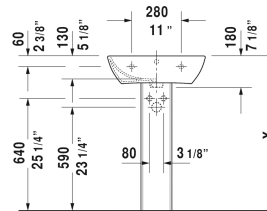

ME by Starck Washbasin # 233555..00 / 233555..30 /  
233555..00 / 233555..30

|< 21 5/8" Inch >|

Washbasin	Dimension	Weight	Order number
with overflow, with faucet deck, underside fully glazed, hardware included, wall-mounted, 21 5/8" Inch			
<b>Colors</b>			
00 White 32 White Satin Matte			
<b>Variant</b>			
●	21 5/8" x 17 3/8" Inch	34.2 lb	233555..00
● ● ●	21 5/8" x 17 3/8" Inch	34.2 lb	233555..30
●	21 5/8" x 17 3/8" Inch	34.2 lb	233555..00
● ● ●	21 5/8" x 17 3/8" Inch	34.2 lb	233555..30
Sanitary ceramics with the special WonderGliss surface finish will remain clean and attractive-looking for a long time to come. When ordering WonderGliss please add a "1" as eleventh digit to the model number.			
<b>Suitable products</b>			
Pedestal for # 233565, 233560, 233555, 233613, 233612, 233610, 233683, 233663, 236112, 233653, 6 7/8" x 8 1/4" Inch	6 7/8" x 8 1/4" Inch		085839
Siphon cover for # 233565, 233560, 233555, 233613, 233612, 233610, 233683, 233663, 236112, 233653, 6 3/4" x 11 3/4" Inch	6 3/4" x 11 3/4" Inch		085840

All drawings contain the necessary measurements which are subject to standard tolerances. They are stated in inch & mm and are non-binding. Exact measurements, in particular for customized installation scenarios, can only be taken from the finished ceramic piece.