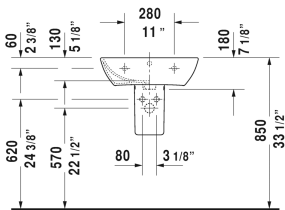

ME by Starck Washbasin # 233555..00 / 233555..30 /  
233555..00 / 233555..30

|< 21 5/8" Inch >|

Washbasin	Dimension	Weight	Order number
with overflow, with faucet deck, underside fully glazed, hardware included, wall-mounted, 21 5/8" Inch			
<b>Colors</b>			
00 White 32 White Satin Matte			
<b>Variant</b>			
●	21 5/8" x 17 3/8" Inch	34.2 lb	233555..00
● ● ●	21 5/8" x 17 3/8" Inch	34.2 lb	233555..30
●	21 5/8" x 17 3/8" Inch	34.2 lb	233555..00
● ● ●	21 5/8" x 17 3/8" Inch	34.2 lb	233555..30
Sanitary ceramics with the special WonderGliss surface finish will remain clean and attractive-looking for a long time to come. When ordering WonderGliss please add a "1" as eleventh digit to the model number.			
<b>Suitable products</b>			
Pedestal for # 233565, 233560, 233555, 233613, 233612, 233610, 233683, 233663, 236112, 233653, 6 7/8" x 8 1/4" Inch	6 7/8" x 8 1/4" Inch		085839
Siphon cover for # 233565, 233560, 233555, 233613, 233612, 233610, 233683, 233663, 236112, 233653, 6 3/4" x 11 3/4" Inch	6 3/4" x 11 3/4" Inch		085840

All drawings contain the necessary measurements which are subject to standard tolerances. They are stated in inch & mm and are non-binding. Exact measurements, in particular for customized installation scenarios, can only be taken from the finished ceramic piece.