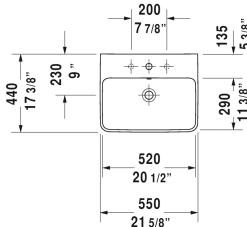

ME by Starck Washbasin # 233555..00 / 233555..30 /  
233555..00 / 233555..30

|< 21 5/8" Inch >|

Washbasin	Dimension	Weight	Order number
with overflow, with faucet deck, underside fully glazed, hardware included, wall-mounted, 21 5/8" Inch			
<b>Colors</b>			
00 White 32 White Satin Matte			
<b>Variant</b>			
●	21 5/8" x 17 3/8" Inch	34.2 lb	233555..00
● ● ●	21 5/8" x 17 3/8" Inch	34.2 lb	233555..30
●	21 5/8" x 17 3/8" Inch	34.2 lb	233555..00
● ● ●	21 5/8" x 17 3/8" Inch	34.2 lb	233555..30
Sanitary ceramics with the special WonderGliss surface finish will remain clean and attractive-looking for a long time to come. When ordering WonderGliss please add a "1" as eleventh digit to the model number.			
<b>Suitable products</b>			
Pedestal for # 233565, 233560, 233555, 233613, 233612, 233610, 233683, 233663, 236112, 233653, 6 7/8" x 8 1/4" Inch	6 7/8" x 8 1/4" Inch		085839
Siphon cover for # 233565, 233560, 233555, 233613, 233612, 233610, 233683, 233663, 236112, 233653, 6 3/4" x 11 3/4" Inch	6 3/4" x 11 3/4" Inch		085840

All drawings contain the necessary measurements which are subject to standard tolerances. They are stated in inch & mm and are non-binding. Exact measurements, in particular for customized installation scenarios, can only be taken from the finished ceramic piece.