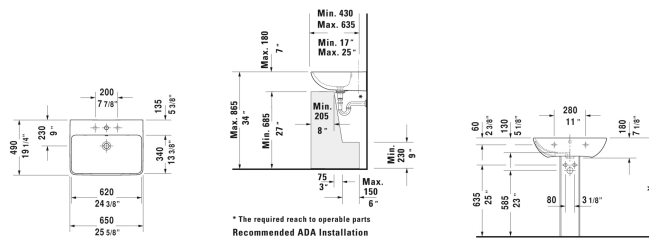

ME by Starck Washbasin & # 233565..00 / 233565..30 / 233565..00 / 233565..30

< 25 5/8" Inch >

Washbasin	Dimension	Weight	Order number
with overflow, with faucet deck, underside fully glazed, hardware included, wall-mounted, 25 5/8" Inch			
Colors			
00 White 32 White Satin Matte			
Variant			
●	25 5/8" x 19 1/4" Inch	42.8 lb	233565..00
● ● ●	25 5/8" x 19 1/4" Inch	42.8 lb	233565..30
●	25 5/8" x 19 1/4" Inch	42.8 lb	233565..00
● ● ●	25 5/8" x 19 1/4" Inch	42.8 lb	233565..30
Infobox			
Washbasin is not ADA compliant in combination with pedestal, siphon cover or metal console			
Sanitary ceramics with the special WonderGliss surface finish will remain clean and attractive-looking for a long time to come. When ordering WonderGliss please add a "1" as eleventh digit to the model number.			
Suitable products			
Pedestal for # 233565, 233560, 233555, 233613, 233612, 233610, 233683, 233663, 236112, 233653, 6 7/8" x 8 1/4" Inch	6 7/8" x 8 1/4" Inch		085839
Siphon cover for # 233565, 233560, 233555, 233613, 233612, 233610, 233683, 233663, 236112, 233653, 6 3/4" x 11 3/4" Inch	6 3/4" x 11 3/4" Inch		085840

All drawings contain the necessary measurements which are subject to standard tolerances. They are stated in inch & mm and are non-binding. Exact measurements, in particular for customized installation scenarios, can only be taken from the finished ceramic piece.