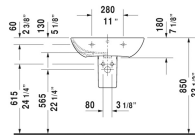

ME by Starck Washbasin & # 233565..00 / 233565..30 / 233565..00 / 233565..30

< 25 5/8" Inch >

Washbasin	Dimension	Weight	Order number
with overflow, with faucet deck, underside fully glazed, hardware included, wall-mounted, 25 5/8" Inch			
Colors			
00 White 32 White Satin Matte			
Variant			
●	25 5/8" x 19 1/4" Inch	42.8 lb	233565..00
● ● ●	25 5/8" x 19 1/4" Inch	42.8 lb	233565..30
●	25 5/8" x 19 1/4" Inch	42.8 lb	233565..00
● ● ●	25 5/8" x 19 1/4" Inch	42.8 lb	233565..30
Infobox			
Washbasin is not ADA compliant in combination with pedestal, siphon cover or metal console			
Sanitary ceramics with the special WonderGliss surface finish will remain clean and attractive-looking for a long time to come. When ordering WonderGliss please add a "1" as eleventh digit to the model number.			
Suitable products			
Pedestal for # 233565, 233560, 233555, 233613, 233612, 233610, 233683, 233663, 236112, 233653, 6 7/8" x 8 1/4" Inch	6 7/8" x 8 1/4" Inch		085839
Siphon cover for # 233565, 233560, 233555, 233613, 233612, 233610, 233683, 233663, 236112, 233653, 6 3/4" x 11 3/4" Inch	6 3/4" x 11 3/4" Inch		085840

All drawings contain the necessary measurements which are subject to standard tolerances. They are stated in inch & mm and are non-binding. Exact measurements, in particular for customized installation scenarios, can only be taken from the finished ceramic piece.