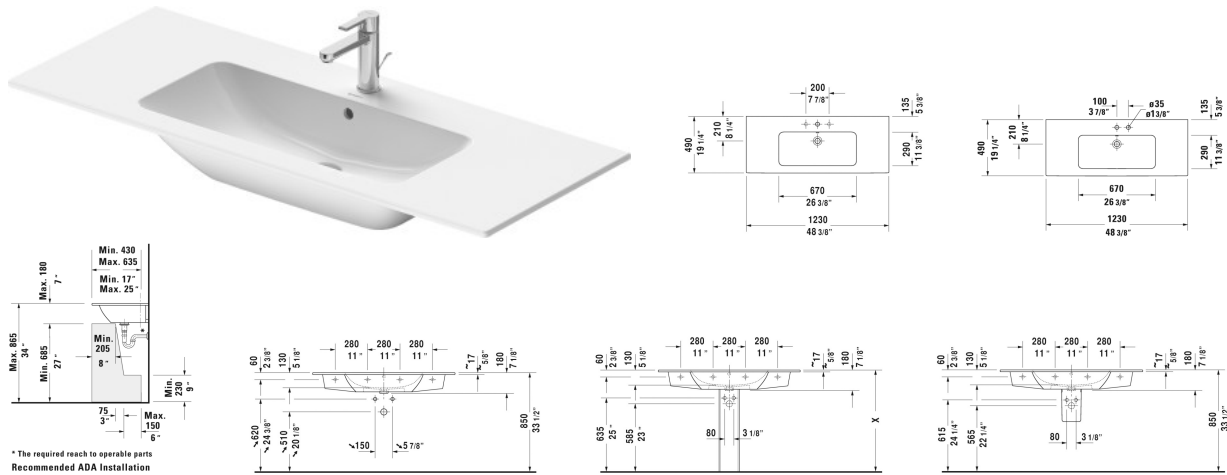

ME by Starck Furniture washbasin & # 233612..00 / 233612..30 /  
 233612..58 / 233612..60 / 233612..00 / 233612..30 / 233612..58  
 / 233612..60

< 48 3/8" Inch >

Furniture washbasin	Dimension	Weight	Order number
with overflow, with faucet deck, hardware included, wall-mounted, 48 3/8" Inch			
<b>Colors</b>			
00 White 32 White Satin Matte			
<b>Variant</b>			
●	48 3/8" x 19 1/4" Inch	73.6 lb	233612..00
●●●	48 3/8" x 19 1/4" Inch	73.6 lb	233612..30
●●	48 3/8" x 19 1/4" Inch	73.6 lb	233612..58
⊗	48 3/8" x 19 1/4" Inch	73.6 lb	233612..60
●	48 3/8" x 19 1/4" Inch	73.6 lb	233612..00
●●●	48 3/8" x 19 1/4" Inch	73.6 lb	233612..30
●●	48 3/8" x 19 1/4" Inch	73.6 lb	233612..58
⊗	48 3/8" x 19 1/4" Inch	73.6 lb	233612..60
<b>Infobox</b>			
Washbasin is not ADA compliant in combination with pedestal, siphon cover or metal console			
Sanitary ceramics with the special WonderGliss surface finish will remain clean and attractive-looking for a long time to come. When ordering WonderGliss please add a "1" as eleventh digit to the model number.			
Space-saving siphon	1 1/4" Inch	0.9 lb	005076

*All drawings contain the necessary measurements which are subject to standard tolerances. They are stated in inch & mm and are non-binding. Exact measurements, in particular for customized installation scenarios, can only be taken from the finished ceramic piece.*