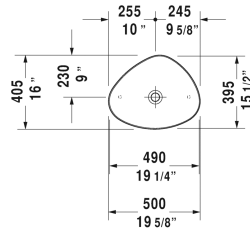

Cape Cod Washbowl # 233950..00 / 233950..00 / 233950..00

< 19 5/8" Inch >

Washbowl	Dimension	Weight	Order number
without faucet deck, without overflow, hardware included, 19 5/8" Inch			
Colors			
00 White 26 White/White Satin Matte 32 White Satin Matte			
Variant			
☒ inside color White, outside color White	19 5/8" x 16" Inch	12.8 lb	233950..00
☒ inside color White, outside color White Satin Matte	19 5/8" x 16" Inch	12.8 lb	233950..00
☒ inside color White Satin Matte, outside color White Satin Matte	19 5/8" x 16" Inch	12.8 lb	233950..00
Infobox			
Made of DuraCeram, Duravit recommends the following faucets for # 233950: Hansgrohe Logis 190 # 71090001 and # 71090821			
Sanitary ceramics with the special WonderGliss surface finish will remain clean and attractive-looking for a long time to come. When ordering WonderGliss please add a "1" as eleventh digit to the model number.			
Slotted waste for washbasins without overflow	2" Inch	0.7 lb	005024
Design Siphon		3.3 lb	005036
Suitable products			
Vanity unit floorstanding 1 console, 1 furniture with doors and shelf elements laterally, 44 1/8" x 22 1/2" Inch	44 1/8" x 22 1/2" Inch		CC9533
Vanity unit floorstanding 1 console, 1 shelf below, 44 1/8" x 22 1/2" Inch	44 1/8" x 22 1/2" Inch		CC9532
Vanity unit floorstanding 1 console, 1 shelf below, 27 1/2" x 18 7/8" Inch	27 1/2" x 18 7/8" Inch		CC9534
Vanity unit for console 2 drawers, upper drawer including cut-out for siphon and siphon cover, 23 5/8" x 20 3/8" Inch	23 5/8" x 20 3/8" Inch		VE5615