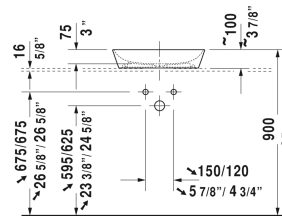

Cape Cod Washbowl # 233950..00 / 233950..00 / 233950..00

< 19 5/8" Inch >

Washbowl	Dimension	Weight	Order number
without faucet deck, without overflow, hardware included, 19 5/8" Inch			
Colors			
00 White 26 White/White Satin Matte 32 White Satin Matte			
Variant			
☒ inside color White, outside color White	19 5/8" x 16" Inch	12.8 lb	233950..00
☒ inside color White, outside color White Satin Matte	19 5/8" x 16" Inch	12.8 lb	233950..00
☒ inside color White Satin Matte, outside color White Satin Matte	19 5/8" x 16" Inch	12.8 lb	233950..00
Infobox			
Made of DuraCeram, Duravit recommends the following faucets for # 233950: Hansgrohe Logis 190 # 71090001 and # 71090821			
Sanitary ceramics with the special WonderGliss surface finish will remain clean and attractive-looking for a long time to come. When ordering WonderGliss please add a "1" as eleventh digit to the model number.			
Slotted waste for washbasins without overflow	2" Inch	0.7 lb	005024
Design Siphon		3.3 lb	005036
Suitable products			
Vanity unit floorstanding 1 console, 1 furniture with doors and shelf elements laterally, 44 1/8" x 22 1/2" Inch	44 1/8" x 22 1/2" Inch		CC9533
Vanity unit floorstanding 1 console, 1 shelf below, 44 1/8" x 22 1/2" Inch	44 1/8" x 22 1/2" Inch		CC9532
Vanity unit floorstanding 1 console, 1 shelf below, 27 1/2" x 18 7/8" Inch	27 1/2" x 18 7/8" Inch		CC9534
Vanity unit for console 2 drawers, upper drawer including cut-out for siphon and siphon cover, 23 5/8" x 20 3/8" Inch	23 5/8" x 20 3/8" Inch		VE5615

All drawings contain the necessary measurements which are subject to standard tolerances. They are stated in inch & mm and are non-binding. Exact measurements, in particular for customized installation scenarios, can only be taken from the finished ceramic piece.