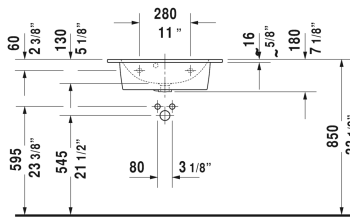

ME by Starck Furniture washbasin Compact # 234263..00 / 234263..30 / 234263..58 / 234263..60 / 234263..00 / 234263..30 / 234263..58 / 234263..60

| < 24 3/4" Inch > |

Furniture washbasin Compact	Dimension	Weight	Order number
with overflow, with faucet deck, hardware included, wall-mounted, 24 3/4" Inch			
Colors			
00 White 32 White Satin Matte			
Variant			
●	24 3/4" x 15 3/4" Inch	33.7 lb	234263..00
● ● ●	24 3/4" x 15 3/4" Inch	33.7 lb	234263..30
● ●	24 3/4" x 15 3/4" Inch	33.7 lb	234263..58
⊗	24 3/4" x 15 3/4" Inch	33.7 lb	234263..60
●	24 3/4" x 15 3/4" Inch	33.7 lb	234263..00
● ● ●	24 3/4" x 15 3/4" Inch	33.7 lb	234263..30
● ●	24 3/4" x 15 3/4" Inch	33.7 lb	234263..58
⊗	24 3/4" x 15 3/4" Inch	33.7 lb	234263..60
Sanitary ceramics with the special WonderGliss surface finish will remain clean and attractive-looking for a long time to come. When ordering WonderGliss please add a "1" as eleventh digit to the model number.			
Space-saving siphon	1 1/4" Inch	0.9 lb	005076
Suitable products			
Vanity unit wall-mounted Compact 1 pull-out compartment, for ME by Starck # 234263, 23 5/8" x 15 1/8" Inch	23 5/8" x 15 1/8" Inch		KT6422

All drawings contain the necessary measurements which are subject to standard tolerances. They are stated in inch & mm and are non-binding. Exact measurements, in particular for customized installation scenarios, can only be taken from the finished ceramic piece.