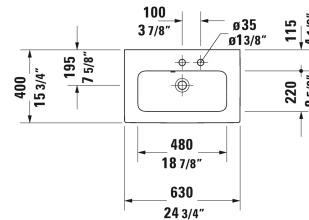

ME by Starck Furniture washbasin Compact # 234263..00 / 234263..30 / 234263..58 / 234263..60 / 234263..00 / 234263..30 / 234263..58 / 234263..60

| < 24 3/4" Inch > |

Furniture washbasin Compact	Dimension	Weight	Order number
with overflow, with faucet deck, hardware included, wall-mounted, 24 3/4" Inch			
Colors			
00 White 32 White Satin Matte			
Variant			
●	24 3/4" x 15 3/4" Inch	33.7 lb	234263..00
● ● ●	24 3/4" x 15 3/4" Inch	33.7 lb	234263..30
● ●	24 3/4" x 15 3/4" Inch	33.7 lb	234263..58
⊗	24 3/4" x 15 3/4" Inch	33.7 lb	234263..60
●	24 3/4" x 15 3/4" Inch	33.7 lb	234263..00
● ● ●	24 3/4" x 15 3/4" Inch	33.7 lb	234263..30
● ●	24 3/4" x 15 3/4" Inch	33.7 lb	234263..58
⊗	24 3/4" x 15 3/4" Inch	33.7 lb	234263..60
Sanitary ceramics with the special WonderGliss surface finish will remain clean and attractive-looking for a long time to come. When ordering WonderGliss please add a "1" as eleventh digit to the model number.			
Space-saving siphon	1 1/4" Inch	0.9 lb	005076
Suitable products			
Vanity unit wall-mounted Compact 1 pull-out compartment, for ME by Starck # 234263, 23 5/8" x 15 1/8" Inch	23 5/8" x 15 1/8" Inch		KT6422

All drawings contain the necessary measurements which are subject to standard tolerances. They are stated in inch & mm and are non-binding. Exact measurements, in particular for customized installation scenarios, can only be taken from the finished ceramic piece.