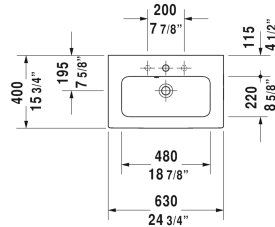

ME by Starck Furniture washbasin Compact # 234263..00 / 234263..30 / 234263..58 / 234263..60 / 234263..00 / 234263..30 / 234263..58 / 234263..60

| < 24 3/4" Inch > |

Furniture washbasin Compact	Dimension	Weight	Order number
with overflow, with faucet deck, hardware included, wall-mounted, 24 3/4" Inch			
Colors			
00 White 32 White Satin Matte			
Variant			
●	24 3/4" x 15 3/4" Inch	33.7 lb	234263..00
● ● ●	24 3/4" x 15 3/4" Inch	33.7 lb	234263..30
● ●	24 3/4" x 15 3/4" Inch	33.7 lb	234263..58
⊗	24 3/4" x 15 3/4" Inch	33.7 lb	234263..60
●	24 3/4" x 15 3/4" Inch	33.7 lb	234263..00
● ● ●	24 3/4" x 15 3/4" Inch	33.7 lb	234263..30
● ●	24 3/4" x 15 3/4" Inch	33.7 lb	234263..58
⊗	24 3/4" x 15 3/4" Inch	33.7 lb	234263..60
Sanitary ceramics with the special WonderGliss surface finish will remain clean and attractive-looking for a long time to come. When ordering WonderGliss please add a "1" as eleventh digit to the model number.			
Space-saving siphon	1 1/4" Inch	0.9 lb	005076
Suitable products			
Vanity unit wall-mounted Compact 1 pull-out compartment, for ME by Starck # 234263, 23 5/8" x 15 1/8" Inch	23 5/8" x 15 1/8" Inch		KT6422

All drawings contain the necessary measurements which are subject to standard tolerances. They are stated in inch & mm and are non-binding. Exact measurements, in particular for customized installation scenarios, can only be taken from the finished ceramic piece.