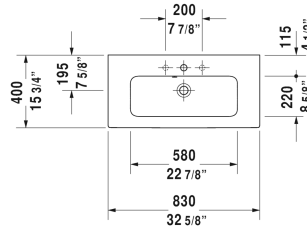

ME by Starck Furniture washbasin Compact # 234283..00 / 234283..30 / 234283..58 / 234283..60 / 234283..00 / 234283..30 / 234283..58 / 234283..60

< 32 5/8" Inch >

Furniture washbasin Compact	Dimension	Weight	Order number
with overflow, with faucet deck, hardware included, wall-mounted, 32 5/8" Inch			
Colors			
00 White 32 White Satin Matte			
Variant			
●	32 5/8" x 15 3/4" Inch	39 lb	234283..00
●●●	32 5/8" x 15 3/4" Inch	39 lb	234283..30
●●	32 5/8" x 15 3/4" Inch	39 lb	234283..58
⊗	32 5/8" x 15 3/4" Inch	39 lb	234283..60
●	32 5/8" x 15 3/4" Inch	39 lb	234283..00
●●●	32 5/8" x 15 3/4" Inch	39 lb	234283..30
●●	32 5/8" x 15 3/4" Inch	39 lb	234283..58
⊗	32 5/8" x 15 3/4" Inch	39 lb	234283..60
Sanitary ceramics with the special WonderGliss surface finish will remain clean and attractive-looking for a long time to come. When ordering WonderGliss please add a "1" as eleventh digit to the model number.			
Space-saving siphon	1 1/4" Inch	0.9 lb	005076
Suitable products			
Vanity unit wall-mounted Compact 1 pull-out compartment, for ME by Starck # 234283, 31 1/2" x 15 1/8" Inch	31 1/2" x 15 1/8" Inch		KT6423

All drawings contain the necessary measurements which are subject to standard tolerances. They are stated in inch & mm and are non-binding. Exact measurements, in particular for customized installation scenarios, can only be taken from the finished ceramic piece.