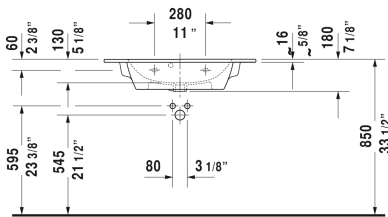

ME by Starck Furniture washbasin Compact # 234283..00 / 234283..30 / 234283..58 / 234283..60 / 234283..00 / 234283..30 / 234283..58 / 234283..60

< 32 5/8" Inch >

Furniture washbasin Compact	Dimension	Weight	Order number
with overflow, with faucet deck, hardware included, wall-mounted, 32 5/8" Inch			
Colors			
00 White 32 White Satin Matte			
Variant			
●	32 5/8" x 15 3/4" Inch	39 lb	234283..00
●●●	32 5/8" x 15 3/4" Inch	39 lb	234283..30
●●	32 5/8" x 15 3/4" Inch	39 lb	234283..58
⊗	32 5/8" x 15 3/4" Inch	39 lb	234283..60
●	32 5/8" x 15 3/4" Inch	39 lb	234283..00
●●●	32 5/8" x 15 3/4" Inch	39 lb	234283..30
●●	32 5/8" x 15 3/4" Inch	39 lb	234283..58
⊗	32 5/8" x 15 3/4" Inch	39 lb	234283..60
Sanitary ceramics with the special WonderGliss surface finish will remain clean and attractive-looking for a long time to come. When ordering WonderGliss please add a "1" as eleventh digit to the model number.			
Space-saving siphon	1 1/4" Inch	0.9 lb	005076
Suitable products			
Vanity unit wall-mounted Compact 1 pull-out compartment, for ME by Starck # 234283, 31 1/2" x 15 1/8" Inch	31 1/2" x 15 1/8" Inch		KT6423

All drawings contain the necessary measurements which are subject to standard tolerances. They are stated in inch & mm and are non-binding. Exact measurements, in particular for customized installation scenarios, can only be taken from the finished ceramic piece.