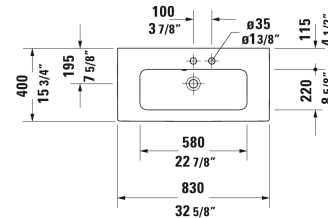

ME by Starck Furniture washbasin Compact # 234283..00 / 234283..30 / 234283..58 / 234283..60 / 234283..00 / 234283..30 / 234283..58 / 234283..60

< 32 5/8" Inch >

Furniture washbasin Compact	Dimension	Weight	Order number
with overflow, with faucet deck, hardware included, wall-mounted, 32 5/8" Inch			
Colors			
00 White 32 White Satin Matte			
Variant			
●	32 5/8" x 15 3/4" Inch	39 lb	234283..00
●●●	32 5/8" x 15 3/4" Inch	39 lb	234283..30
●●	32 5/8" x 15 3/4" Inch	39 lb	234283..58
⊗	32 5/8" x 15 3/4" Inch	39 lb	234283..60
●	32 5/8" x 15 3/4" Inch	39 lb	234283..00
●●●	32 5/8" x 15 3/4" Inch	39 lb	234283..30
●●	32 5/8" x 15 3/4" Inch	39 lb	234283..58
⊗	32 5/8" x 15 3/4" Inch	39 lb	234283..60
Sanitary ceramics with the special WonderGliss surface finish will remain clean and attractive-looking for a long time to come. When ordering WonderGliss please add a "1" as eleventh digit to the model number.			
Space-saving siphon	1 1/4" Inch	0.9 lb	005076
Suitable products			
Vanity unit wall-mounted Compact 1 pull-out compartment, for ME by Starck # 234283, 31 1/2" x 15 1/8" Inch	31 1/2" x 15 1/8" Inch		KT6423

All drawings contain the necessary measurements which are subject to standard tolerances. They are stated in inch & mm and are non-binding. Exact measurements, in particular for customized installation scenarios, can only be taken from the finished ceramic piece.