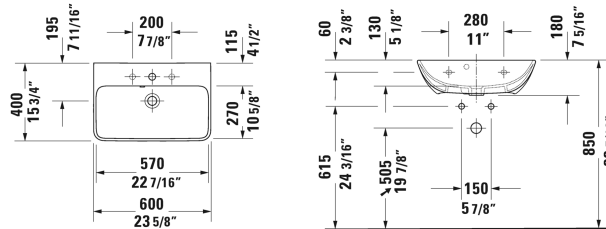

**ME by Starck Washbasin Compact # 234360..00 / 234360..30 / 234360..00 / 234360..30**

| < 23 5/8" Inch > |

Washbasin Compact	Dimension	Weight	Order number
with overflow, with faucet deck, hardware included, wall-mounted, 23 5/8" Inch			
<b>Colors</b>			
00 White 32 White Satin Matte			
<b>Variant</b>			
●	23 5/8" x 15 3/4" Inch	34.6 lb	234360..00
●●●	23 5/8" x 15 3/4" Inch	34.6 lb	234360..30
●	23 5/8" x 15 3/4" Inch	34.6 lb	234360..00
●●●	23 5/8" x 15 3/4" Inch	34.6 lb	234360..30
Sanitary ceramics with the special WonderGliss surface finish will remain clean and attractive-looking for a long time to come. When ordering WonderGliss please add a "1" as eleventh digit to the model number.			
Design Siphon		3.3 lb	005036

All drawings contain the necessary measurements which are subject to standard tolerances. They are stated in inch & mm and are non-binding. Exact measurements, in particular for customized installation scenarios, can only be taken from the finished ceramic piece.