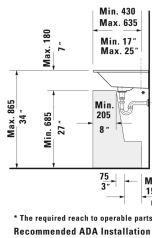

Viu Furniture washbasin & # 2344100000 / 2344100030 /  
2344100058 / 2344100060

< 40 1/2" Inch >

Furniture washbasin	Dimension	Weight	Order number
with overflow, with faucet deck, ceramic covered push-open waste included, underside fully glazed, hardware included, wall-mounted, cUPC® listed*, 40 1/2" Inch			
<b>Colors</b>			
00 White			
<b>Variant</b>			
●	40 1/2" x 19 1/4" Inch	60.2 lb	2344100000
● ● ●	40 1/2" x 19 1/4" Inch	60.2 lb	2344100030
● ●	40 1/2" x 19 1/4" Inch	60.2 lb	2344100058
☒	40 1/2" x 19 1/4" Inch	60.2 lb	2344100060
<b>Infobox</b>			
* Complies with following standards: ASME A112.19.2/CSA B45.1			
Sanitary ceramics with the special WonderGliss surface finish will remain clean and attractive-looking for a long time to come. When ordering WonderGliss please add a "1" as eleventh digit to the model number.			
Space-saving siphon	1 1/4" Inch	0.9 lb	005076
<b>Suitable products</b>			
Vanity unit wall-mounted 1 pull-out compartment, for Viu # 234410, 40 1/8" x 18 7/8" Inch	40 1/8" x 18 7/8" Inch		LC6138

*All drawings contain the necessary measurements which are subject to standard tolerances. They are stated in inch & mm and are non-binding. Exact measurements, in particular for customized installation scenarios, can only be taken from the finished ceramic piece.*