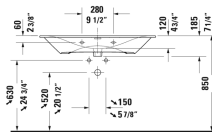

Viu Furniture washbasin & # 2344100000 / 2344100030 /  
2344100058 / 2344100060

< 40 1/2" Inch >

Furniture washbasin	Dimension	Weight	Order number
with overflow, with faucet deck, ceramic covered push-open waste included, underside fully glazed, hardware included, wall-mounted, cUPC® listed*, 40 1/2" Inch			
<b>Colors</b>			
00 White			
<b>Variant</b>			
●	40 1/2" x 19 1/4" Inch	60.2 lb	2344100000
● ● ●	40 1/2" x 19 1/4" Inch	60.2 lb	2344100030
● ●	40 1/2" x 19 1/4" Inch	60.2 lb	2344100058
☒	40 1/2" x 19 1/4" Inch	60.2 lb	2344100060
<b>Infobox</b>			
* Complies with following standards: ASME A112.19.2/CSA B45.1			
Sanitary ceramics with the special WonderGliss surface finish will remain clean and attractive-looking for a long time to come. When ordering WonderGliss please add a "1" as eleventh digit to the model number.			
Space-saving siphon	1 1/4" Inch	0.9 lb	005076
<b>Suitable products</b>			
Vanity unit wall-mounted 1 pull-out compartment, for Viu # 234410, 40 1/8" x 18 7/8" Inch	40 1/8" x 18 7/8" Inch		LC6138

*All drawings contain the necessary measurements which are subject to standard tolerances. They are stated in inch & mm and are non-binding. Exact measurements, in particular for customized installation scenarios, can only be taken from the finished ceramic piece.*