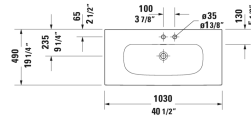

Viu Furniture washbasin & # 2344100000 / 2344100030 /  
2344100058 / 2344100060

< 40 1/2" Inch >

Furniture washbasin	Dimension	Weight	Order number
with overflow, with faucet deck, ceramic covered push-open waste included, underside fully glazed, hardware included, wall-mounted, cUPC® listed*, 40 1/2" Inch			
<b>Colors</b>			
00 White			
<b>Variant</b>			
●	40 1/2" x 19 1/4" Inch	60.2 lb	2344100000
● ● ●	40 1/2" x 19 1/4" Inch	60.2 lb	2344100030
● ●	40 1/2" x 19 1/4" Inch	60.2 lb	2344100058
☒	40 1/2" x 19 1/4" Inch	60.2 lb	2344100060
<b>Infobox</b>			
* Complies with following standards: ASME A112.19.2/CSA B45.1			
Sanitary ceramics with the special WonderGliss surface finish will remain clean and attractive-looking for a long time to come. When ordering WonderGliss please add a "1" as eleventh digit to the model number.			
Space-saving siphon	1 1/4" Inch	0.9 lb	005076
<b>Suitable products</b>			
Vanity unit wall-mounted 1 pull-out compartment, for Viu # 234410, 40 1/8" x 18 7/8" Inch	40 1/8" x 18 7/8" Inch		LC6138

*All drawings contain the necessary measurements which are subject to standard tolerances. They are stated in inch & mm and are non-binding. Exact measurements, in particular for customized installation scenarios, can only be taken from the finished ceramic piece.*