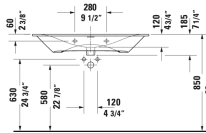

Viu Furniture washbasin & # 2344100000 / 2344100030 /  
2344100058 / 2344100060

< 40 1/2" Inch >

Furniture washbasin	Dimension	Weight	Order number
with overflow, with faucet deck, ceramic covered push-open waste included, underside fully glazed, hardware included, wall-mounted, cUPC® listed*, 40 1/2" Inch			
<b>Colors</b>			
00 White			
<b>Variant</b>			
●	40 1/2" x 19 1/4" Inch	60.2 lb	2344100000
● ● ●	40 1/2" x 19 1/4" Inch	60.2 lb	2344100030
● ●	40 1/2" x 19 1/4" Inch	60.2 lb	2344100058
☒	40 1/2" x 19 1/4" Inch	60.2 lb	2344100060
<b>Infobox</b>			
* Complies with following standards: ASME A112.19.2/CSA B45.1			
Sanitary ceramics with the special WonderGliss surface finish will remain clean and attractive-looking for a long time to come. When ordering WonderGliss please add a "1" as eleventh digit to the model number.			
Space-saving siphon	1 1/4" Inch	0.9 lb	005076
<b>Suitable products</b>			
Vanity unit wall-mounted 1 pull-out compartment, for Viu # 234410, 40 1/8" x 18 7/8" Inch	40 1/8" x 18 7/8" Inch		LC6138

*All drawings contain the necessary measurements which are subject to standard tolerances. They are stated in inch & mm and are non-binding. Exact measurements, in particular for customized installation scenarios, can only be taken from the finished ceramic piece.*