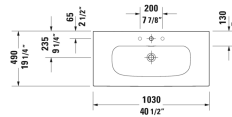

Viu Furniture washbasin & # 2344100000 / 2344100030 /  
2344100058 / 2344100060

< 40 1/2" Inch >

Furniture washbasin	Dimension	Weight	Order number
with overflow, with faucet deck, ceramic covered push-open waste included, underside fully glazed, hardware included, wall-mounted, cUPC® listed*, 40 1/2" Inch			
<b>Colors</b>			
00 White			
<b>Variant</b>			
●	40 1/2" x 19 1/4" Inch	60.2 lb	2344100000
● ● ●	40 1/2" x 19 1/4" Inch	60.2 lb	2344100030
● ●	40 1/2" x 19 1/4" Inch	60.2 lb	2344100058
☒	40 1/2" x 19 1/4" Inch	60.2 lb	2344100060
<b>Infobox</b>			
* Complies with following standards: ASME A112.19.2/CSA B45.1			
Sanitary ceramics with the special WonderGliss surface finish will remain clean and attractive-looking for a long time to come. When ordering WonderGliss please add a "1" as eleventh digit to the model number.			
Space-saving siphon	1 1/4" Inch	0.9 lb	005076
<b>Suitable products</b>			
Vanity unit wall-mounted 1 pull-out compartment, for Viu # 234410, 40 1/8" x 18 7/8" Inch	40 1/8" x 18 7/8" Inch		LC6138

*All drawings contain the necessary measurements which are subject to standard tolerances. They are stated in inch & mm and are non-binding. Exact measurements, in particular for customized installation scenarios, can only be taken from the finished ceramic piece.*