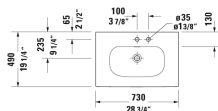

Viu Furniture washbasin & # 2344730000 / 2344730030 /
2344730058 / 2344730060

< 28 3/4" Inch >

Furniture washbasin	Dimension	Weight	Order number
with overflow, with faucet deck, ceramic covered push-open waste included, underside fully glazed, hardware included, wall-mounted, 28 3/4" Inch			
Colors			
00 White			
Variant			
●	28 3/4" x 19 1/4" Inch	42.3 lb	2344730000
●●●	28 3/4" x 19 1/4" Inch	42.3 lb	2344730030
●●	28 3/4" x 19 1/4" Inch	42.3 lb	2344730058
⊗	28 3/4" x 19 1/4" Inch	42.3 lb	2344730060
Sanitary ceramics with the special WonderGliss surface finish will remain clean and attractive-looking for a long time to come. When ordering WonderGliss please add a "1" as eleventh digit to the model number.			
Space-saving siphon	1 1/4" Inch	0.9 lb	005076
Suitable products			
Vanity unit wall-mounted 1 pull-out compartment, for Viu # 234473, 28 3/8" x 18 7/8" Inch	28 3/8" x 18 7/8" Inch		LC6136
Vanity unit wall-mounted 2 drawers, upper drawer including cut-out for siphon and siphon cover, for Viu # 234473, 28 3/8" x 28 3/8" x 18 7/8" Inch	28 3/8" x 18 7/8" Inch		LC6306
Vanity unit floorstanding 2 pull-out compartments, upper drawer including cut-out for siphon and siphon cover, for Viu # 234473, 28 3/8" x 18 7/8" Inch	28 3/8" x 18 7/8" Inch		LC6596
Vanity unit wall-mounted 1 pull-out compartment, for Viu # 234473, 28 3/8" x 18 7/8" Inch	28 3/8" x 18 7/8" Inch		BR4211