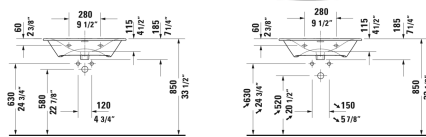

Viu Furniture washbasin & # 2344730000 / 2344730030 /
2344730058 / 2344730060

< 28 3/4" Inch >

Furniture washbasin	Dimension	Weight	Order number
with overflow, with faucet deck, ceramic covered push-open waste included, underside fully glazed, hardware included, wall-mounted, 28 3/4" Inch			
Colors			
00 White			
Variant			
●	28 3/4" x 19 1/4" Inch	42.3 lb	2344730000
●●●	28 3/4" x 19 1/4" Inch	42.3 lb	2344730030
●●	28 3/4" x 19 1/4" Inch	42.3 lb	2344730058
⊗	28 3/4" x 19 1/4" Inch	42.3 lb	2344730060
Sanitary ceramics with the special WonderGliss surface finish will remain clean and attractive-looking for a long time to come. When ordering WonderGliss please add a "1" as eleventh digit to the model number.			
Space-saving siphon	1 1/4" Inch	0.9 lb	005076
Suitable products			
Vanity unit wall-mounted 1 pull-out compartment, for Viu # 234473, 28 3/8" x 18 7/8" Inch	28 3/8" x 18 7/8" Inch		LC6136
Vanity unit wall-mounted 2 drawers, upper drawer including cut-out for siphon and siphon cover, for Viu # 234473, 28 3/8" x 28 3/8" x 18 7/8" Inch	28 3/8" x 18 7/8" Inch		LC6306
Vanity unit floorstanding 2 pull-out compartments, upper drawer including cut-out for siphon and siphon cover, for Viu # 234473, 28 3/8" x 18 7/8" Inch	28 3/8" x 18 7/8" Inch		LC6596
Vanity unit wall-mounted 1 pull-out compartment, for Viu # 234473, 28 3/8" x 18 7/8" Inch	28 3/8" x 18 7/8" Inch		BR4211