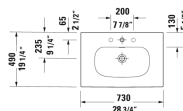

Viu Furniture washbasin & # 2344730000 / 2344730030 /
2344730058 / 2344730060

< 28 3/4" Inch >

Furniture washbasin	Dimension	Weight	Order number
with overflow, with faucet deck, ceramic covered push-open waste included, underside fully glazed, hardware included, wall-mounted, 28 3/4" Inch			
Colors			
00 White			
Variant			
●	28 3/4" x 19 1/4" Inch	42.3 lb	2344730000
●●●	28 3/4" x 19 1/4" Inch	42.3 lb	2344730030
●●	28 3/4" x 19 1/4" Inch	42.3 lb	2344730058
⊗	28 3/4" x 19 1/4" Inch	42.3 lb	2344730060
Sanitary ceramics with the special WonderGliss surface finish will remain clean and attractive-looking for a long time to come. When ordering WonderGliss please add a "1" as eleventh digit to the model number.			
Space-saving siphon	1 1/4" Inch	0.9 lb	005076
Suitable products			
Vanity unit wall-mounted 1 pull-out compartment, for Viu # 234473, 28 3/8" x 18 7/8" Inch	28 3/8" x 18 7/8" Inch		LC6136
Vanity unit wall-mounted 2 drawers, upper drawer including cut-out for siphon and siphon cover, for Viu # 234473, 28 3/8" x 28 3/8" x 18 7/8" Inch	28 3/8" x 18 7/8" Inch		LC6306
Vanity unit floorstanding 2 pull-out compartments, upper drawer including cut-out for siphon and siphon cover, for Viu # 234473, 28 3/8" x 18 7/8" Inch	28 3/8" x 18 7/8" Inch		LC6596
Vanity unit wall-mounted 1 pull-out compartment, for Viu # 234473, 28 3/8" x 18 7/8" Inch	28 3/8" x 18 7/8" Inch		BR4211