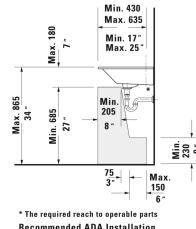

Viu Furniture washbasin & # 2344730000 / 2344730030 /
2344730058 / 2344730060

< 28 3/4" Inch >

Furniture washbasin	Dimension	Weight	Order number
with overflow, with faucet deck, ceramic covered push-open waste included, underside fully glazed, hardware included, wall-mounted, 28 3/4" Inch			
Colors			
00 White			
Variant			
●	28 3/4" x 19 1/4" Inch	42.3 lb	2344730000
●●●	28 3/4" x 19 1/4" Inch	42.3 lb	2344730030
●●	28 3/4" x 19 1/4" Inch	42.3 lb	2344730058
⊗	28 3/4" x 19 1/4" Inch	42.3 lb	2344730060
Sanitary ceramics with the special WonderGliss surface finish will remain clean and attractive-looking for a long time to come. When ordering WonderGliss please add a "1" as eleventh digit to the model number.			
Space-saving siphon	1 1/4" Inch	0.9 lb	005076
Suitable products			
Vanity unit wall-mounted 1 pull-out compartment, for Viu # 234473, 28 3/8" x 18 7/8" Inch	28 3/8" x 18 7/8" Inch		LC6136
Vanity unit wall-mounted 2 drawers, upper drawer including cut-out for siphon and siphon cover, for Viu # 234473, 28 3/8" x 28 3/8" x 18 7/8" Inch	28 3/8" x 18 7/8" Inch		LC6306
Vanity unit floorstanding 2 pull-out compartments, upper drawer including cut-out for siphon and siphon cover, for Viu # 234473, 28 3/8" x 18 7/8" Inch	28 3/8" x 18 7/8" Inch		LC6596
Vanity unit wall-mounted 1 pull-out compartment, for Viu # 234473, 28 3/8" x 18 7/8" Inch	28 3/8" x 18 7/8" Inch		BR4211