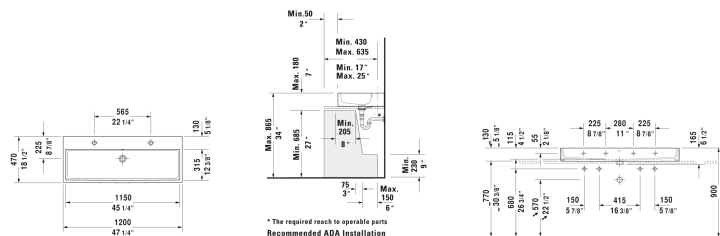

Vero Air Washbasin ground ♿ # 2350120026
< 47 1/4" Inch >

Washbasin ground	Dimension	Weight	Order number
with faucet deck, hardware included, wall-mounted, 47 1/4" Inch			
Colors			
00 White			
Variant			
● __ ● with overflow	47 1/4" x 18 1/2" Inch	73.9 lb	2350120026
Infobox			
When installing ceramics larger than 39 3/8", 2 sets of basin hardware # 6951000000 are required, When mounting 2 one-hole faucets, required space in between is # 045412, 235012 = 22 1/4" and # 045410, 235010 = 18 1/4"			
Sanitary ceramics with the special WonderGliss surface finish will remain clean and attractive-looking for a long time to come. When ordering WonderGliss please add a "1" as eleventh digit to the model number.			
Accessory for ceramics			
Push button drain assembly for washbasins with overflow	2" Inch	0.8 lb	005052
Design Siphon		3.3 lb	005036
Suitable products			
Vanity unit floorstanding 2 pull-out compartments, for Vero Air # 235012, 46 5/8" x 17 7/8" Inch	46 5/8" x 17 7/8" Inch		XV4538
Vanity unit for console Compact 2 drawers, upper drawer including cut-out for siphon and siphon cover, 40 5/8" x 18 7/8" Inch	40 5/8" x 18 7/8" Inch		XV5909
Vanity unit for console Compact 2 drawers, upper drawer including cut-out for siphon and siphon cover, 39 3/8" x 18 7/8" Inch	39 3/8" x 18 7/8" Inch		DS5309
Vanity unit for console Compact 2 drawers, upper drawer including cut-out for siphon and siphon cover, 39 3/8" x 18 7/8" Inch	39 3/8" x 18 7/8" Inch		XL5409