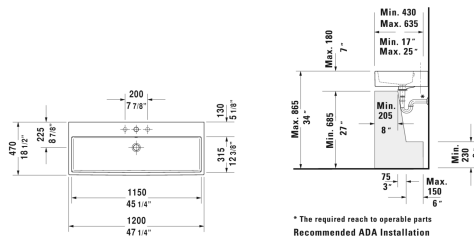

Vero Air Furniture washbasin & # 2350120000 / 2350120030 / 2350120060

< 47 1/4" Inch >

Furniture washbasin	Dimension	Weight	Order number
with faucet deck, underside fully glazed, hardware included, wall-mounted, 47 1/4" Inch			
Colors			
00 White			
Variant			
● with overflow	47 1/4" x 18 1/2" Inch	73.9 lb	2350120000
●●● with overflow	47 1/4" x 18 1/2" Inch	73.9 lb	2350120030
☒ with overflow	47 1/4" x 18 1/2" Inch	73.9 lb	2350120060
Infobox			
When installing ceramics larger than 39 3/8", 2 sets of basin hardware # 6951000000 are required, Washbasin is not ADA compliant in combination with pedestal, siphon cover or metal console			
Sanitary ceramics with the special WonderGliss surface finish will remain clean and attractive-looking for a long time to come. When ordering WonderGliss please add a "1" as eleventh digit to the model number.			
Accessory for ceramics			
Push button drain assembly for washbasins with overflow	2" Inch	0.8 lb	005052
Towel rail square tube 1/2", Chrome	45 1/4" Inch	1.8 lb	003033
Design Siphon		3.3 lb	005036
Suitable products			
Metal console height adjustable +2", for washbasin # 045412, 235012,			003074

All drawings contain the necessary measurements which are subject to standard tolerances. They are stated in inch & mm and are non-binding. Exact measurements, in particular for customized installation scenarios, can only be taken from the finished ceramic piece.