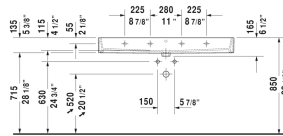

Vero Air Furniture washbasin & # 2350120000 / 2350120030 / 2350120060

< 47 1/4" Inch >

Furniture washbasin	Dimension	Weight	Order number
with faucet deck, underside fully glazed, hardware included, wall-mounted, 47 1/4" Inch			
Colors			
00 White			
Variant			
● with overflow	47 1/4" x 18 1/2" Inch	73.9 lb	2350120000
●●● with overflow	47 1/4" x 18 1/2" Inch	73.9 lb	2350120030
☒ with overflow	47 1/4" x 18 1/2" Inch	73.9 lb	2350120060
Infobox			
When installing ceramics larger than 39 3/8", 2 sets of basin hardware # 6951000000 are required, Washbasin is not ADA compliant in combination with pedestal, siphon cover or metal console			
Sanitary ceramics with the special WonderGliss surface finish will remain clean and attractive-looking for a long time to come. When ordering WonderGliss please add a "1" as eleventh digit to the model number.			
Accessory for ceramics			
Push button drain assembly for washbasins with overflow	2" Inch	0.8 lb	005052
Towel rail square tube 1/2", Chrome	45 1/4" Inch	1.8 lb	003033
Design Siphon		3.3 lb	005036
Suitable products			
Metal console height adjustable +2", for washbasin # 045412, 235012,			003074

All drawings contain the necessary measurements which are subject to standard tolerances. They are stated in inch & mm and are non-binding. Exact measurements, in particular for customized installation scenarios, can only be taken from the finished ceramic piece.