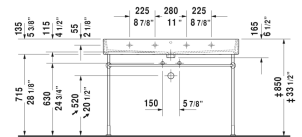

Vero Air Furniture washbasin & # 2350120000 / 2350120030 / 2350120060

< 47 1/4" Inch >

Furniture washbasin	Dimension	Weight	Order number
with faucet deck, underside fully glazed, hardware included, wall-mounted, 47 1/4" Inch			
Colors			
00 White			
Variant			
● with overflow	47 1/4" x 18 1/2" Inch	73.9 lb	2350120000
●●● with overflow	47 1/4" x 18 1/2" Inch	73.9 lb	2350120030
☒ with overflow	47 1/4" x 18 1/2" Inch	73.9 lb	2350120060
Infobox			
When installing ceramics larger than 39 3/8", 2 sets of basin hardware # 6951000000 are required, Washbasin is not ADA compliant in combination with pedestal, siphon cover or metal console			
Sanitary ceramics with the special WonderGliss surface finish will remain clean and attractive-looking for a long time to come. When ordering WonderGliss please add a "1" as eleventh digit to the model number.			
Accessory for ceramics			
Push button drain assembly for washbasins with overflow	2" Inch	0.8 lb	005052
Towel rail square tube 1/2", Chrome	45 1/4" Inch	1.8 lb	003033
Design Siphon		3.3 lb	005036
Suitable products			
Metal console height adjustable +2", for washbasin # 045412, 235012,			003074

All drawings contain the necessary measurements which are subject to standard tolerances. They are stated in inch & mm and are non-binding. Exact measurements, in particular for customized installation scenarios, can only be taken from the finished ceramic piece.