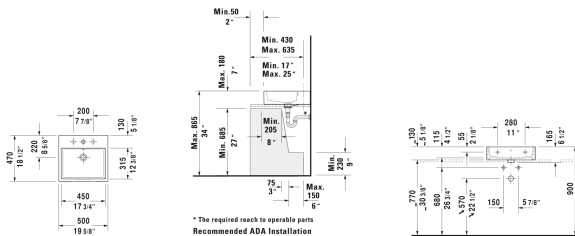

**Vero Air Washbasin ground** # 2350500025 / 2350500027 / 2350500028

< 19 5/8" Inch >

Washbasin ground	Dimension	Weight	Order number
with faucet deck, hardware included, wall-mounted, cUPC® listed*, 19 5/8" Inch			
<b>Colors</b>			
00 White			
<b>Variant</b>			
●●● with overflow	19 5/8" x 18 1/2" Inch	32 lb	2350500025
● with overflow	19 5/8" x 18 1/2" Inch	32 lb	2350500027
☒ with overflow	19 5/8" x 18 1/2" Inch	32 lb	2350500028
<b>Infobox</b>			
* Complies with following standards: ASME A112.19.2/CSA B45.1			
Sanitary ceramics with the special WonderGliss surface finish will remain clean and attractive-looking for a long time to come. When ordering WonderGliss please add a "1" as eleventh digit to the model number.			
<b>Accessory for ceramics</b>			
Push button drain assembly for washbasins with overflow	2" Inch	0.8 lb	005052
Design Siphon		3.3 lb	005036
<b>Suitable products</b>			
Vanity unit for console Compact 2 drawers, upper drawer including cut-out for siphon and siphon cover, 23 5/8" x 18 7/8" Inch	23 5/8" x 18 7/8" Inch		DS5305
Vanity unit for console Compact 2 drawers, upper drawer including cut-out for siphon and siphon cover, 23 5/8" x 18 7/8" Inch	23 5/8" x 18 7/8" Inch		XL5405
Vanity unit for console Compact 2 drawers, upper drawer including cut-out for siphon and siphon cover, 24 3/8" x 18 7/8" Inch	24 3/8" x 18 7/8" Inch		LC5805

*All drawings contain the necessary measurements which are subject to standard tolerances. They are stated in inch & mm and are non-binding. Exact measurements, in particular for customized installation scenarios, can only be taken from the finished ceramic piece.*