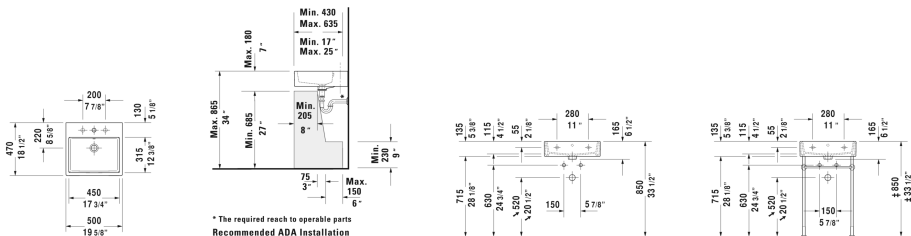

Vero Air Furniture washbasin & # 2350500000 / 2350500030 / 2350500060

< 19 5/8" Inch >

Furniture washbasin	Dimension	Weight	Order number
with faucet deck, underside fully glazed, hardware included, wall-mounted, cUPC® listed*, 19 5/8" Inch			
Colors			
00 White			
Variant			
● with overflow	19 5/8" x 18 1/2" Inch	32 lb	2350500000
●●● with overflow	19 5/8" x 18 1/2" Inch	32 lb	2350500030
☒ with overflow	19 5/8" x 18 1/2" Inch	32 lb	2350500060
Infobox			
* Complies with following standards: ASME A112.19.2/CSA B45.1, Washbasin is not ADA compliant in combination with pedestal, siphon cover or metal console			
Sanitary ceramics with the special WonderGliss surface finish will remain clean and attractive-looking for a long time to come. When ordering WonderGliss please add a "1" as eleventh digit to the model number.			
Accessory for ceramics			
Push button drain assembly for washbasins with overflow	2" Inch	0.8 lb	005052
Towel rail square tube 1/2", Chrome, for washbasin # 045450, 235050, 235350	17 3/4" Inch	1.1 lb	003029
Design Siphon		3.3 lb	005036
Suitable products			
Metal console height adjustable +2", for washbasin # 045450, 235050,			003065
Vanity unit wall-mounted 1 opened compartment including towel rail, for Vero Air # 235050, 19 1/8" x 16 7/8" Inch	19 1/8" x 16 7/8" Inch		VA6024

All drawings contain the necessary measurements which are subject to standard tolerances. They are stated in inch & mm and are non-binding. Exact measurements, in particular for customized installation scenarios, can only be taken from the finished ceramic piece.