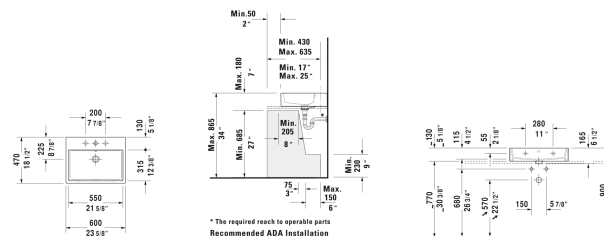

Vero Air Washbasin ground # 2350600025 / 2350600027 / 2350600028

< 23 5/8" Inch >

Washbasin ground	Dimension	Weight	Order number
with faucet deck, hardware included, wall-mounted, cUPC® listed*, 23 5/8" Inch			
Colors			
00 White			
Variant			
●●● with overflow	23 5/8" x 18 1/2" Inch	38.1 lb	2350600025
● with overflow	23 5/8" x 18 1/2" Inch	38.1 lb	2350600027
☒ with overflow	23 5/8" x 18 1/2" Inch	38.1 lb	2350600028
Infobox			
* Complies with following standards: ASME A112.19.2/CSA B45.1			
Sanitary ceramics with the special WonderGliss surface finish will remain clean and attractive-looking for a long time to come. When ordering WonderGliss please add a "1" as eleventh digit to the model number.			
Accessory for ceramics			
Push button drain assembly for washbasins with overflow	2" Inch	0.8 lb	005052
Design Siphon		3.3 lb	005036
Suitable products			
Vanity unit for console Compact 2 drawers, upper drawer including cut-out for siphon and siphon cover, 23 5/8" x 18 7/8" 23 5/8" x 18 7/8" Inch			DS5305
Vanity unit for console Compact 2 drawers, upper drawer including cut-out for siphon and siphon cover, 23 5/8" x 18 7/8" 23 5/8" x 18 7/8" Inch			XL5405
Vanity unit for console Compact 2 drawers, upper drawer including cut-out for siphon and siphon cover, 24 3/8" x 18 7/8" 24 3/8" x 18 7/8" Inch			LC5805

All drawings contain the necessary measurements which are subject to standard tolerances. They are stated in inch & mm and are non-binding. Exact measurements, in particular for customized installation scenarios, can only be taken from the finished ceramic piece.