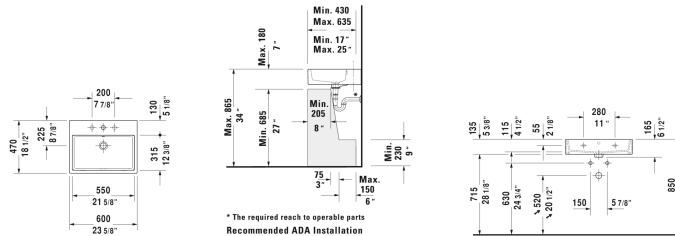

Vero Air Furniture washbasin & # 2350600000 / 2350600030 / 2350600060

< 23 5/8" Inch >

Furniture washbasin	Dimension	Weight	Order number
with faucet deck, underside fully glazed, hardware included, wall-mounted, cUPC® listed*, 23 5/8" Inch			
Colors			
00 White			
Variant			
● with overflow	23 5/8" x 18 1/2" Inch	38.1 lb	2350600000
●●● with overflow	23 5/8" x 18 1/2" Inch	38.1 lb	2350600030
☒ with overflow	23 5/8" x 18 1/2" Inch	38.1 lb	2350600060
Infobox			
* Complies with following standards: ASME A112.19.2/CSA B45.1, Washbasin is not ADA compliant in combination with pedestal, siphon cover or metal console			
Sanitary ceramics with the special WonderGliss surface finish will remain clean and attractive-looking for a long time to come. When ordering WonderGliss please add a "1" as eleventh digit to the model number.			
Accessory for ceramics			
Push button drain assembly for washbasins with overflow	2" Inch	0.8 lb	005052
Towel rail square tube 1/2", Chrome, für Waschtisch # 045460, 235060, 235360, 235660, 236860	21 5/8" Inch	0.8 lb	003037
Design Siphon		3.3 lb	005036
Suitable products			
Metal console height adjustable +2", for washbasin # 045460, 235060,			003063