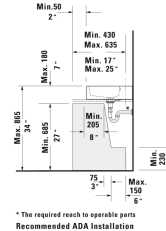

Vero Air Washbasin ground # 2350700025 / 2350700027 / 2350700028

< 27 1/2" Inch >

Washbasin ground	Dimension	Weight	Order number
with faucet deck, hardware included, 27 1/2" Inch			
Colors			
00 White			
Variant			
●●● with overflow	27 1/2" x 18 1/2" Inch	44.5 lb	2350700025
● with overflow	27 1/2" x 18 1/2" Inch	44.5 lb	2350700027
⊗ with overflow	27 1/2" x 18 1/2" Inch	44.5 lb	2350700028
Sanitary ceramics with the special WonderGliss surface finish will remain clean and attractive-looking for a long time to come. When ordering WonderGliss please add a "1" as eleventh digit to the model number.			
Accessory for ceramics			
Push button drain assembly for washbasins with overflow	2" Inch	0.8 lb	005052
Design Siphon		3.3 lb	005036
Suitable products			
Vanity unit for console Compact 2 drawers, upper drawer including cut-out for siphon and siphon cover, 23 5/8" x 18 7/8" Inch	23 5/8" x 18 7/8" Inch		DS5305
Vanity unit floorstanding 2 pull-out compartments, 27" x 17 7/8" Inch	27" x 17 7/8" Inch		XV4535
Vanity unit for console Compact 2 drawers, upper drawer including cut-out for siphon and siphon cover, 40 5/8" x 18 7/8" Inch	40 5/8" x 18 7/8" Inch		XV5909
Vanity unit for console Compact 2 drawers, upper drawer including cut-out for siphon and siphon cover, 39 3/8" x 18 7/8" Inch	39 3/8" x 18 7/8" Inch		DS5309
Vanity unit for console Compact 2 drawers, upper drawer including cut-out for siphon and siphon cover, 23 5/8" x 18 7/8" Inch	23 5/8" x 18 7/8" Inch		XL5405