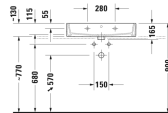

Vero Air Washbasin ground # 2350700025 / 2350700027 / 2350700028

< 27 1/2" Inch >

Washbasin ground	Dimension	Weight	Order number
with faucet deck, hardware included, 27 1/2" Inch			
Colors			
00 White			
Variant			
●●● with overflow	27 1/2" x 18 1/2" Inch	44.5 lb	2350700025
● with overflow	27 1/2" x 18 1/2" Inch	44.5 lb	2350700027
⊗ with overflow	27 1/2" x 18 1/2" Inch	44.5 lb	2350700028
Sanitary ceramics with the special WonderGliss surface finish will remain clean and attractive-looking for a long time to come. When ordering WonderGliss please add a "1" as eleventh digit to the model number.			
Accessory for ceramics			
Push button drain assembly for washbasins with overflow	2" Inch	0.8 lb	005052
Design Siphon		3.3 lb	005036
Suitable products			
Vanity unit for console Compact 2 drawers, upper drawer including cut-out for siphon and siphon cover, 23 5/8" x 18 7/8" Inch	23 5/8" x 18 7/8" Inch		DS5305
Vanity unit floorstanding 2 pull-out compartments, 27" x 17 7/8" Inch	27" x 17 7/8" Inch		XV4535
Vanity unit for console Compact 2 drawers, upper drawer including cut-out for siphon and siphon cover, 40 5/8" x 18 7/8" Inch	40 5/8" x 18 7/8" Inch		XV5909
Vanity unit for console Compact 2 drawers, upper drawer including cut-out for siphon and siphon cover, 39 3/8" x 18 7/8" Inch	39 3/8" x 18 7/8" Inch		DS5309
Vanity unit for console Compact 2 drawers, upper drawer including cut-out for siphon and siphon cover, 23 5/8" x 18 7/8" Inch	23 5/8" x 18 7/8" Inch		XL5405