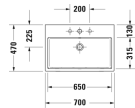

Vero Air Washbasin ground # 2350700025 / 2350700027 / 2350700028

< 27 1/2" Inch >

Washbasin ground	Dimension	Weight	Order number
with faucet deck, hardware included, 27 1/2" Inch			
Colors			
00 White			
Variant			
●●● with overflow	27 1/2" x 18 1/2" Inch	44.5 lb	2350700025
● with overflow	27 1/2" x 18 1/2" Inch	44.5 lb	2350700027
⊗ with overflow	27 1/2" x 18 1/2" Inch	44.5 lb	2350700028
Sanitary ceramics with the special WonderGliss surface finish will remain clean and attractive-looking for a long time to come. When ordering WonderGliss please add a "1" as eleventh digit to the model number.			
Accessory for ceramics			
Push button drain assembly for washbasins with overflow	2" Inch	0.8 lb	005052
Design Siphon		3.3 lb	005036
Suitable products			
Vanity unit for console Compact 2 drawers, upper drawer including cut-out for siphon and siphon cover, 23 5/8" x 18 7/8" Inch	23 5/8" x 18 7/8" Inch		DS5305
Vanity unit floorstanding 2 pull-out compartments, 27" x 17 7/8" Inch	27" x 17 7/8" Inch		XV4535
Vanity unit for console Compact 2 drawers, upper drawer including cut-out for siphon and siphon cover, 40 5/8" x 18 7/8" Inch	40 5/8" x 18 7/8" Inch		XV5909
Vanity unit for console Compact 2 drawers, upper drawer including cut-out for siphon and siphon cover, 39 3/8" x 18 7/8" Inch	39 3/8" x 18 7/8" Inch		DS5309
Vanity unit for console Compact 2 drawers, upper drawer including cut-out for siphon and siphon cover, 23 5/8" x 18 7/8" Inch	23 5/8" x 18 7/8" Inch		XL5405