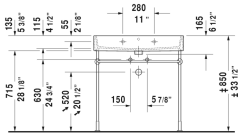

Vero Air Furniture washbasin & # 2350800000 / 2350800030 / 2350800060

< 31 1/2" Inch >

Furniture washbasin	Dimension	Weight	Order number
with faucet deck, underside fully glazed, hardware included, wall-mounted, 31 1/2" Inch			
Colors			
00 White			
Variant			
● with overflow	31 1/2" x 18 1/2" Inch	54.5 lb	2350800000
●●● with overflow	31 1/2" x 18 1/2" Inch	54.5 lb	2350800030
☒ with overflow	31 1/2" x 18 1/2" Inch	54.5 lb	2350800060
Infobox			
Washbasin is not ADA compliant in combination with pedestal, siphon cover or metal console			
Sanitary ceramics with the special WonderGliss surface finish will remain clean and attractive-looking for a long time to come. When ordering WonderGliss please add a "1" as eleventh digit to the model number.			
Accessory for ceramics			
Push button drain assembly for washbasins with overflow	2" Inch	0.8 lb	005052
Towel rail square tube 1/2", Chrome, for washbasin # 045480, 235080	29 3/4" Inch	1.4 lb	003038
Design Siphon		3.3 lb	005036
Suitable products			
Metal console height adjustable +2", for washbasin # 045480, 235080,			003066