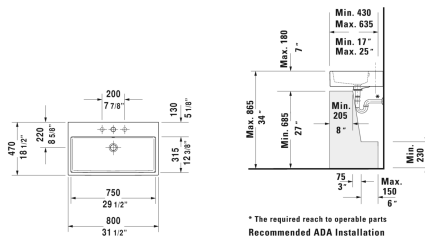

Vero Air Furniture washbasin & # 2350800000 / 2350800030 / 2350800060

< 31 1/2" Inch >

Furniture washbasin	Dimension	Weight	Order number
with faucet deck, underside fully glazed, hardware included, wall-mounted, 31 1/2" Inch			
Colors			
00 White			
Variant			
● with overflow	31 1/2" x 18 1/2" Inch	54.5 lb	2350800000
●●● with overflow	31 1/2" x 18 1/2" Inch	54.5 lb	2350800030
☒ with overflow	31 1/2" x 18 1/2" Inch	54.5 lb	2350800060
Infobox			
Washbasin is not ADA compliant in combination with pedestal, siphon cover or metal console			
Sanitary ceramics with the special WonderGliss surface finish will remain clean and attractive-looking for a long time to come. When ordering WonderGliss please add a "1" as eleventh digit to the model number.			
Accessory for ceramics			
Push button drain assembly for washbasins with overflow	2" Inch	0.8 lb	005052
Towel rail square tube 1/2", Chrome, for washbasin # 045480, 235080	29 3/4" Inch	1.4 lb	003038
Design Siphon		3.3 lb	005036
Suitable products			
Metal console height adjustable +2", for washbasin # 045480, 235080,			003066