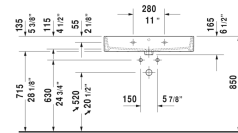

Vero Air Furniture washbasin & # 2350800000 / 2350800030 / 2350800060

< 31 1/2" Inch >

Furniture washbasin	Dimension	Weight	Order number
with faucet deck, underside fully glazed, hardware included, wall-mounted, 31 1/2" Inch			
Colors			
00 White			
Variant			
● with overflow	31 1/2" x 18 1/2" Inch	54.5 lb	2350800000
●●● with overflow	31 1/2" x 18 1/2" Inch	54.5 lb	2350800030
☒ with overflow	31 1/2" x 18 1/2" Inch	54.5 lb	2350800060
Infobox			
Washbasin is not ADA compliant in combination with pedestal, siphon cover or metal console			
Sanitary ceramics with the special WonderGliss surface finish will remain clean and attractive-looking for a long time to come. When ordering WonderGliss please add a "1" as eleventh digit to the model number.			
Accessory for ceramics			
Push button drain assembly for washbasins with overflow	2" Inch	0.8 lb	005052
Towel rail square tube 1/2", Chrome, for washbasin # 045480, 235080	29 3/4" Inch	1.4 lb	003038
Design Siphon		3.3 lb	005036
Suitable products			
Metal console height adjustable +2", for washbasin # 045480, 235080,			003066