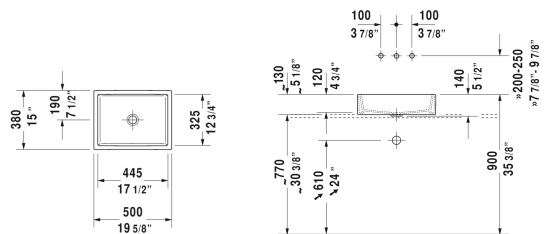

Vero Air Washbowl ☒ # 2351500000

| < 19 5/8" Inch > |

Washbowl	Dimension	Weight	Order number
ground, without overflow, without faucet deck, hardware included, 19 5/8" Inch			
Colors			
00 White			
Variant			
☒	19 5/8" x 15" Inch	29.8 lb	2351500000
Sanitary ceramics with the special WonderGliss surface finish will remain clean and attractive-looking for a long time to come. When ordering WonderGliss please add a "1" as eleventh digit to the model number.			
Slotted waste for washbasins without overflow	2" Inch	0.7 lb	005024
Design Siphon		3.3 lb	005036
Suitable products			
Vanity unit for console Compact 2 drawers, upper drawer including cut-out for siphon and siphon cover, 23 5/8" x 17 5/8" Inch	23 5/8" x 17 5/8" Inch		VE5605
Vanity unit for console Compact 2 drawers, upper drawer including cut-out for siphon and siphon cover, 27 1/2" x 17 5/8" Inch	27 1/2" x 17 5/8" Inch		VE5606
Vanity unit for console Compact 2 drawers, upper drawer including cut-out for siphon and siphon cover, 31 1/2" x 17 5/8" Inch	31 1/2" x 17 5/8" Inch		VE5607
Vanity unit for console Compact 2 drawers, upper drawer including cut-out for siphon and siphon cover, 35 3/8" x 17 5/8" Inch	35 3/8" x 17 5/8" Inch		VE5608
Vanity unit for console Compact 2 drawers, upper drawer including cut-out for siphon and siphon cover, 39 3/8" x 17 5/8" Inch	39 3/8" x 17 5/8" Inch		VE5609
Vanity unit for console floorstanding 4 pull-out compartments, integrated legs with height adjustment, 55 1/8" x 21 5/8" Inch	55 1/8" x 21 5/8" Inch		XS4926 B

All drawings contain the necessary measurements which are subject to standard tolerances. They are stated in inch & mm and are non-binding. Exact measurements, in particular for customized installation scenarios, can only be taken from the finished ceramic piece.