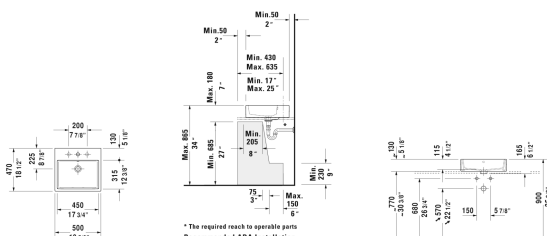

Vero Air Above-counter basin # 2352500000 / 2352500030 / 2352500060

< 19 5/8" Inch >

Above-counter basin	Dimension	Weight	Order number
ground, with faucet deck, back side glazed, hardware included, 19 5/8" Inch			
<b>Colors</b>			
00 White			
<b>Variant</b>			
● with overflow	19 5/8" x 18 1/2" Inch	34 lb	2352500000
●●● with overflow	19 5/8" x 18 1/2" Inch	34 lb	2352500030
☒ with overflow	19 5/8" x 18 1/2" Inch	34 lb	2352500060
<b>Infobox</b>			
Installation with a distance to the wall is required			
Sanitary ceramics with the special WonderGliss surface finish will remain clean and attractive-looking for a long time to come. When ordering WonderGliss please add a "1" as eleventh digit to the model number.			
<b>Accessory for ceramics</b>			
Push button drain assembly for washbasins with overflow	2" Inch	0.8 lb	005052
Design Siphon		3.3 lb	005036
<b>Suitable products</b>			
Vanity unit wall-mounted 4 drawers, drawer beneath basin including cut-out for siphon and siphon cover, 1 countertop with one cut-out or two cut-outs, for 1 or 2 above-counter basin(s), 55 1/8" x 21 5/8" Inch	55 1/8" x 21 5/8" Inch		KT6657 B/L/R
Vanity unit wall-mounted 2 pull-out compartments, 1 countertop with one cut-out or two cut-outs, for 1 or 2 above-counter basin(s), 55 1/8" x 21 5/8" Inch	55 1/8" x 21 5/8" Inch		KT6697 B/L/R
Vanity unit for console 2 drawers, upper drawer including cut-out for siphon and siphon cover, 23 5/8" x 20 3/8" Inch	23 5/8" x 20 3/8" Inch		VE5615

*All drawings contain the necessary measurements which are subject to standard tolerances. They are stated in inch & mm and are non-binding. Exact measurements, in particular for customized installation scenarios, can only be taken from the finished ceramic piece.*