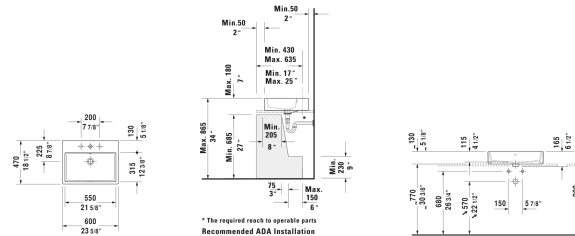

Vero Air Above-counter basin & # 2352600000 / 2352600030 / 2352600060

< 23 5/8" Inch >

Above-counter basin	Dimension	Weight	Order number
ground, with faucet deck, back side glazed, hardware included, 23 5/8" Inch			
Colors			
00 White			
Variant			
● with overflow	23 5/8" x 18 1/2" Inch	37.5 lb	2352600000
●●● with overflow	23 5/8" x 18 1/2" Inch	37.5 lb	2352600030
☒ with overflow	23 5/8" x 18 1/2" Inch	37.5 lb	2352600060
Infobox			
Installation with a distance to the wall is required			
Sanitary ceramics with the special WonderGliss surface finish will remain clean and attractive-looking for a long time to come. When ordering WonderGliss please add a "1" as eleventh digit to the model number.			
Accessory for ceramics			
Push button drain assembly for washbasins with overflow	2" Inch	0.8 lb	005052
Design Siphon		3.3 lb	005036
Suitable products			
Vanity unit wall-mounted 4 drawers, drawer beneath basin including cut-out for siphon and siphon cover, 1 countertop with one cut-out or two cut-outs, for 1 or 2 above-counter basin(s), 55 1/8" x 21 5/8" Inch	55 1/8" x 21 5/8" Inch		KT6657 B/L/R
Vanity unit wall-mounted 2 pull-out compartments, 1 countertop with one cut-out or two cut-outs, for 1 or 2 above-counter basin(s), 55 1/8" x 21 5/8" Inch	55 1/8" x 21 5/8" Inch		KT6697 B/L/R
Vanity unit for console 2 drawers, upper drawer including cut-out for siphon and siphon cover, 24 3/8" x 21 5/8" Inch	24 3/8" x 21 5/8" Inch		BR5115

All drawings contain the necessary measurements which are subject to standard tolerances. They are stated in inch & mm and are non-binding. Exact measurements, in particular for customized installation scenarios, can only be taken from the finished ceramic piece.